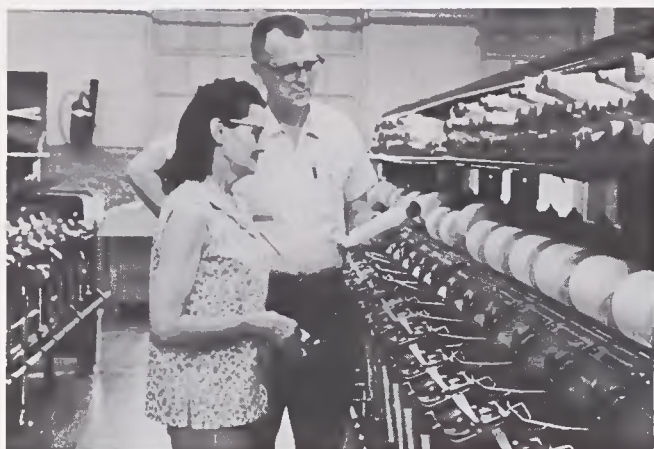

ON  THE SPOT
Shots
 AROUND the PLANTS

Picture shows two new employees on 2nd shift inspecting and packing in our new bobbin department. Left is BERTHA WALL, and on the right, ALICE NORVILLE.

EDNA SWINK, a very efficient tube winder operator on the second shift, is shown here with supervisor, John Lowe. Edna has worked at the American Plant for five years.

RONNIS MORRISON, JERRY STALLINGS, WELDON WHITE and MARVIN WEATHERS, twister tenders, and ALBERT JENKINS, section man, all work on the second shift at Maiden Plant.

PAULINE TURNER and MARGARET SIDES are employed in Albemarle #2 and do a fine job. They are sisters. Margaret came to work in 1943 and Pauline in 1944.