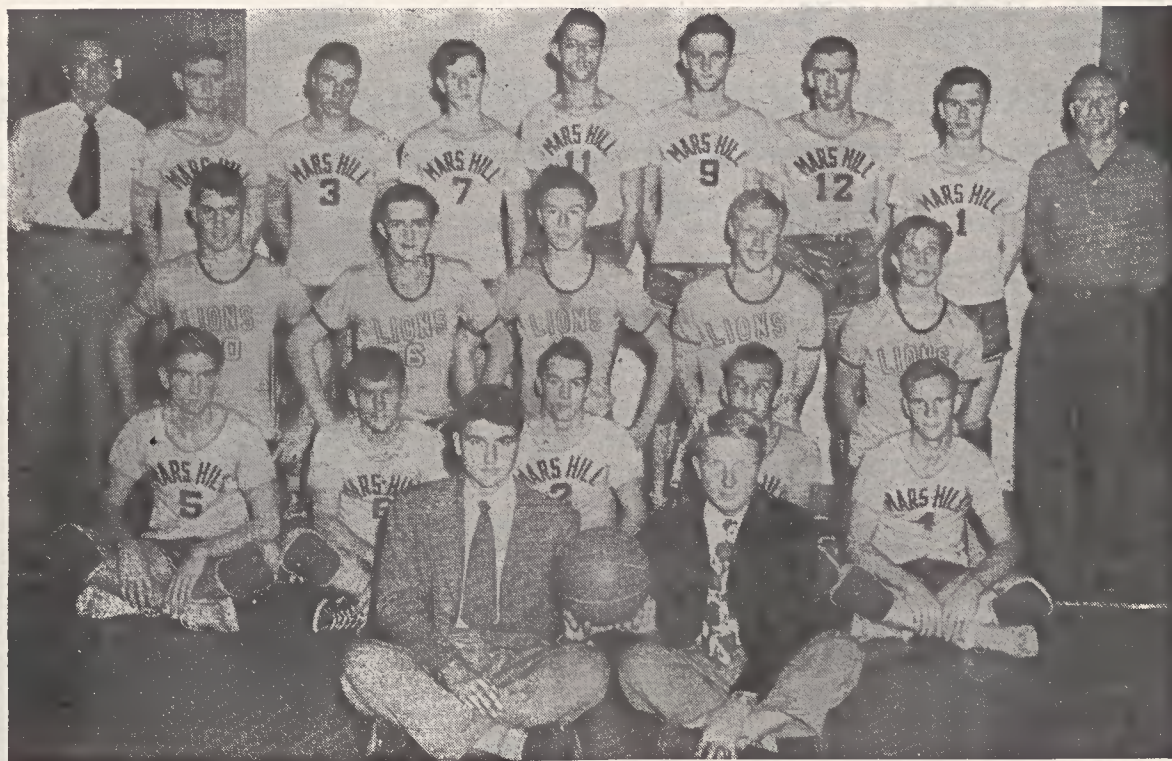

The guest speaker for the evening was Coach D. W. Duggins of Appalachian State Teachers College who showed and explained several football films.

Intramurals Open December 7th

A basket-minded Euthalian team got the Mars Hill college intramural basketball season off to a fast start Tuesday afternoon, December 7, when they defeated the C-I's 47-18. In the second game the Phis took a hard fought 25 to 19 contest from the C-II's.

In the first game the black and gold clad Euthalians completely out classed a green, inexperienced C-I team. The C-I's led by Keeter, Caldwell, and Sinclair were determined but lacked organization and experience. Pierce, Euthalian center, was high-point man with 10 points.

In the second contest the hard fighting Phi team got off to an early lead and held it to defeat the green and white clad C-II team. The game was close all the way. The Phis, a short team, handled the ball smoothly but lacked an adequate attack to run up the score. Williams tallied 5 points for the losers while Harris and Smith scored 6 each for the Phis.

Pictured are the Mars Hill Mountain Lions who will open their 1948-49 cage season on Tuesday night, December 7. They are, left to right: First Row: Coach Edwards, Harold Bradshaw, Bill Bennett, Bill Helvey, Bill High, Jim Troxler, Bob Steele, Buddy Anderson, and Coach Ramsey. Second Row: John Whitehead, Curtis Thompson, Marvin Pearce, Walter Basket, and Allan Mills. Third Row: Brevard Brown, Charles Bunn, Bob McElrath, Jimmy Shaver, Clarence Parker. Fourth Row: Bob Mahon and Jerry Brown. (Photo by Tom Walters.)

M-Club Holds Initiation

The Mars Hill college M-club held its first initiation of the college year Wednesday night, December 8, in the McConnell gymnasium. The boys taking the initiation were Barger, Stines, England, Olive, G. Martin, Haire, Nelson, Robinson, C. Martin, Myer, Donohue, Baskett, Brown, Shope, Whitehead, Prince, Litaker, Bennett, Saunders, Maitland, Cook, and Phillips. This group of boys greatly increased the number of members in the club and will contribute toward making the M-club a more active and more efficient organization. Invitations for membership are extended to all boys who win letters in one or more of the five major sports of the college.

PEACE ON EARTH GOOD-WILL TO MAN

Fear not: for, behold, I bring you good tidings of great joy;

And the Angel said . . . "Thou shalt call his name JESUS."

"AND HE SHALL REIGN FOREVER AND EVER."

American Legion Out-paced By Lions

The '48-'49 basketball season was ushered in when the M.H.C. Lions defeated the American Legion team of Burnsville 55 to 30 in McConnell gym Tuesday night, December 7.

Led by Brevard Brown, sharpshooting forward who scored 16 points, the fast-breaking Lions got off to a slow start but gradually picked up steam, scoring 33 points in the second half. The opening game introduced many new faces to the local fans. Newcomers to the squad were Bill Bennett, John Shaver, both of whom started, Jim Troxler, Willie Baskett, John Whitehead, Bob Steele, Bill Helvey, Bob McElrath, a letterman here in 1945, and Harold Bradshaw.

The Burnsville team led by Roberts, their big center who tallied 11 points, played creditable ball, but due to the tight Lion defense, never seriously threatened the Blue and Gold thin-clads.

MHC Terminates Softball Intramurals

The Mars Hill College intramural softball program came to an end Wednesday, December 8, when the Town team defeated the Euthalians 15 to 3 to capture the championship.

In the semi-finals of the tournament on Tuesday, November 30, the Eus edged out the Phis 7 to 6, and the Town team beat the C-II's 6 to 2. Then, in a game on Wednesday, December 1, Town and Euthalia fought to a 5-5 tie in one of the best played ball games of the season.

In the re-play of this game on December 8 the Town team with 19 hits, 15 runs, and 0 errors defeated the Eus—12 hits, 3 runs, and 1 error. A beautiful trophy, given by the athletic department of the college, will be presented to the Town team in chapel at an early date.