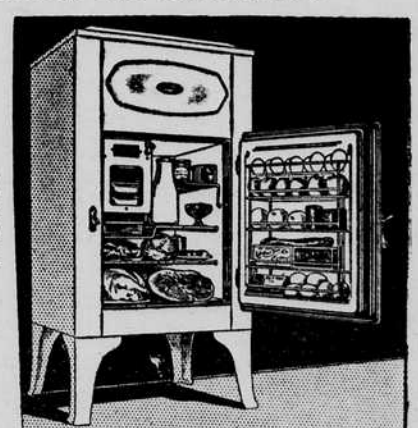

ONLY CROSLEY OFFERS IT!
The added convenience of Shelvador costs you nothing. Even if the New Crosley Electric Refrigerators did not have this feature, they would still be the world's outstanding refrigerator values at the new low prices. With Shelvador, Crosley Electric Refrigerators go so far beyond ordinary values that there is nothing with which to compare them. They are famous for trouble-free operation, quietness and convenience.

MODEL D-45—Net contents, 4½ cubic feet—10.6 square feet. With SHELVADOR, delivered— **$99.50**

Buy NOW -
Before Prices Advance
All Prices Include Delivery—Installation and 1 Year FREE SERVICE.
TERMS—Pay As You Use.

MODEL D-35—Net contents, 3½ cubic feet shelf area—8 square feet. With SHELVADOR, delivered— **$89.50**