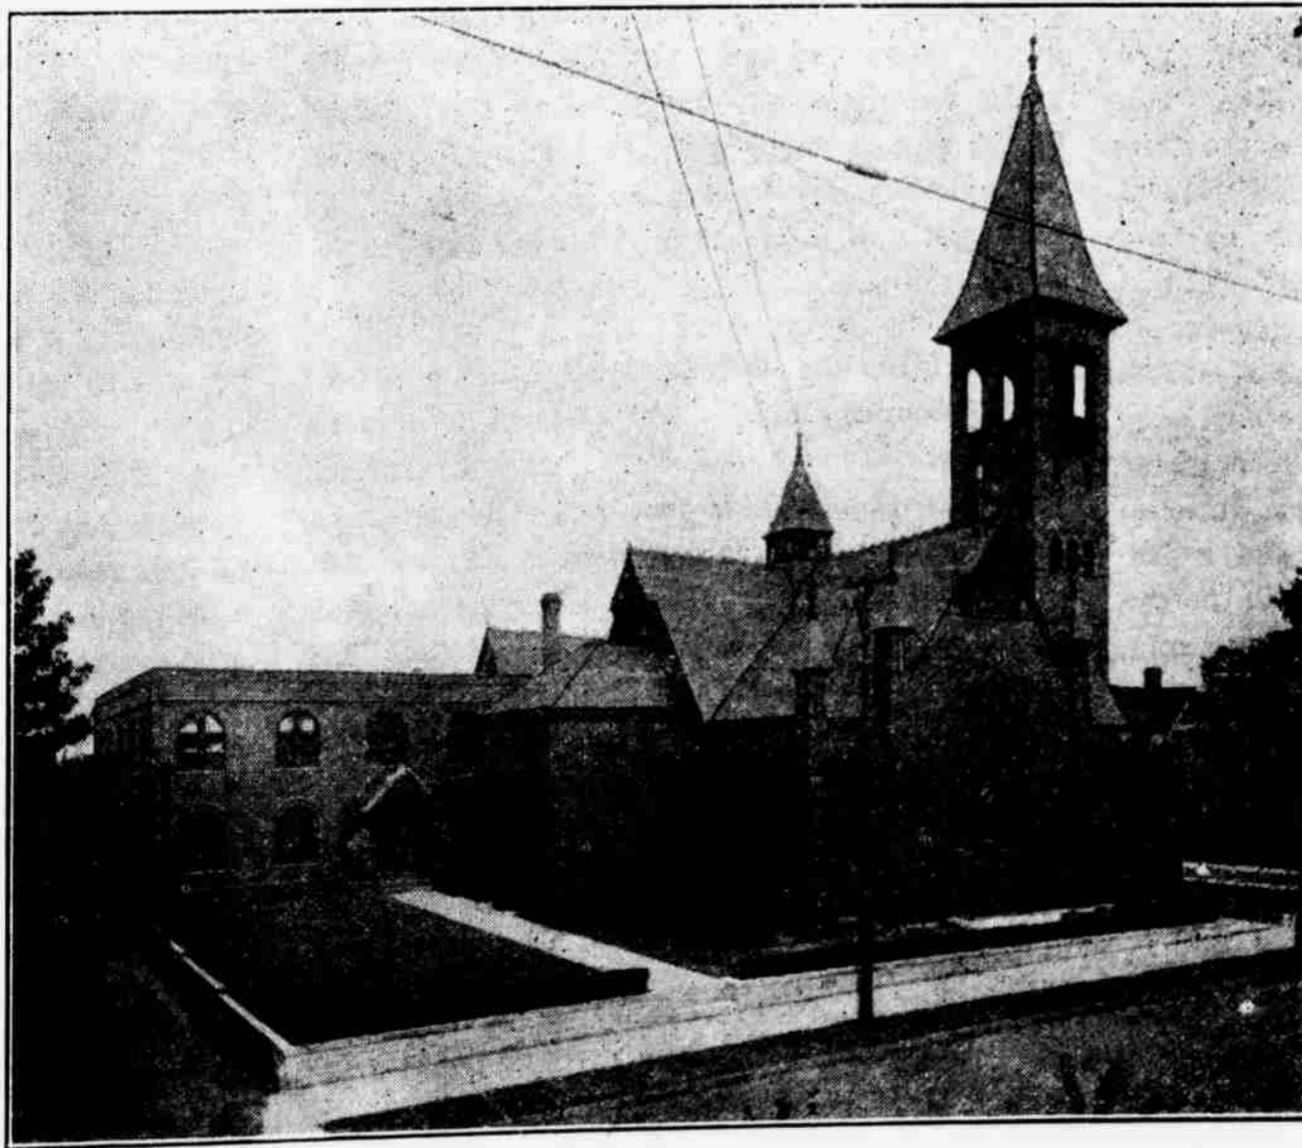

Raleigh Christian Advocate

THOMAS COLLEGE LIBRARY

SIXTY-THIRD YEAR.

ORGAN OF THE NORTH CAROLINA CONFERENCE.

NUMBER 41

RALEIGH, N. C., THURSDAY, NOVEMBER 8, 1917.

VIEW FROM GRACE STREET.

VIEW FROM FOURTH STREET, SHOWING FOURTH STREET
ENTRANCE TO CLASS ROOMS.

Views of Grace Church, Wilmington, Showing the New Sunday School Annex
Which Has Recently Been Added. Rev. M. T. Plyler is the Popular Pastor.