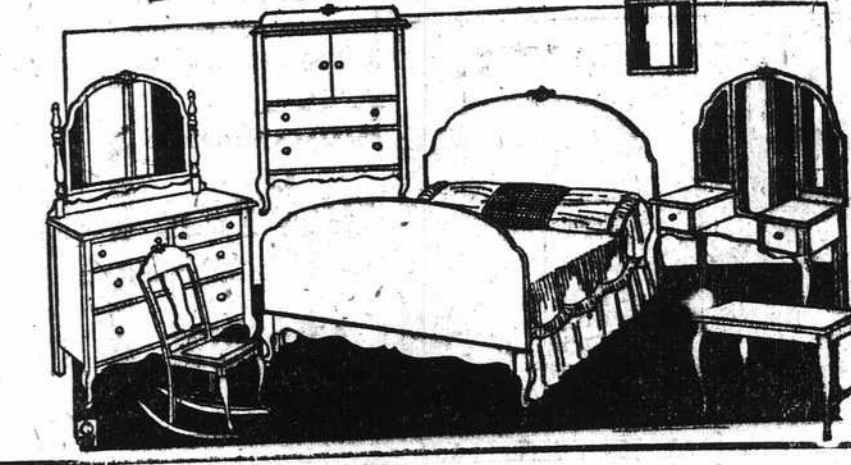

Fifty Bassinettes, $7.50 Value. Sale Price, $3.98—One to a Customer

- SOLID MAHOGANY LIVING ROOM SUITES piece cain and velour or cain and tapestry $169.98 And Up
- OVERSTUFFED LIVING ROOM SUITES Velour and Tapestry $201.79 And Up
- 3-PIECE G. O. LOBBY SETS Upholstered in Mole Skin Extra Heavy $42.98 And Up
- ODD ROCKERS Large Queen Ann quartered and polished G. O. Rockers Upholstered $10.98