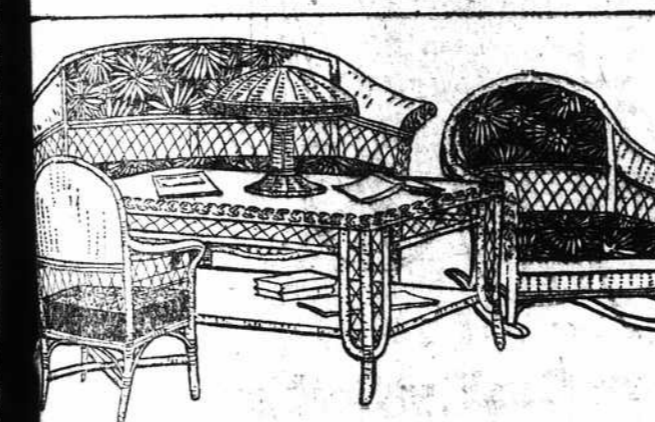

TOWELS

There's Going to be a Great Dressing-Up of Homes in Wilmington This Spring!

And Home Lovers Who Want Furniture Will Choose at Efird's. Where They Are Certain of Dependable Qualities and Surpassing Values

The first desire of the home lover is to have one's home express cordiality, good taste—a charm and personality. The first step in accomplishing the best results is to choose the right store.

On the fifth floor of Efird's store are gathered magnificent selections of Furniture, selected in the best markets of the United States, and priced in accordance with our policy of greater values.