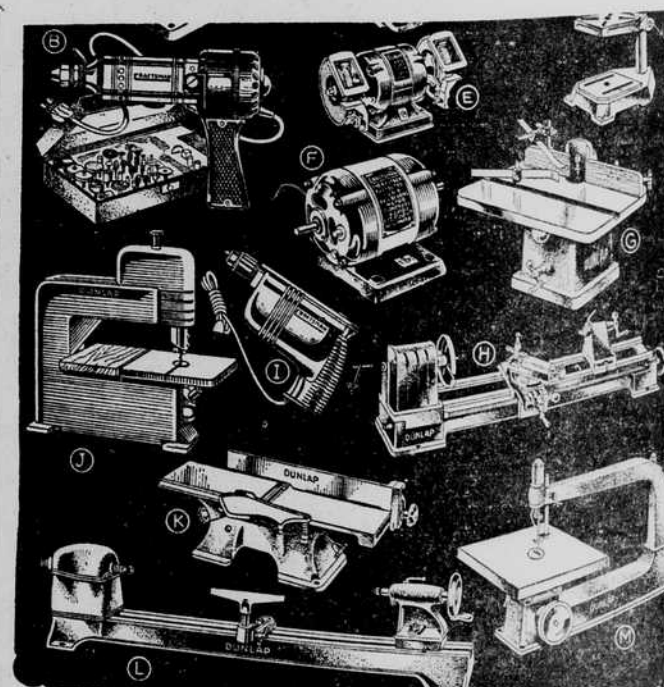

POWER TOOLS

At Amazing Low Price

$17.95

- Band Saw
- Bench Saw
- Jig Saw
- Jointer
- Shaper
- Wood Lathe

Mr. Home Craftsman, there's a tool here for every job! The regular stand-bys every handy-man knows . . . plus many brand new models that give you a new idea of efficiency and speed! At the regular price of $19.95, these tools are top values.

DON'T FORGET TO ATTEND STARS OVER AMERICA WAR BOND DINNER COPE FEAR COUNTRY CLUB, SUNDAY 2 P. M.