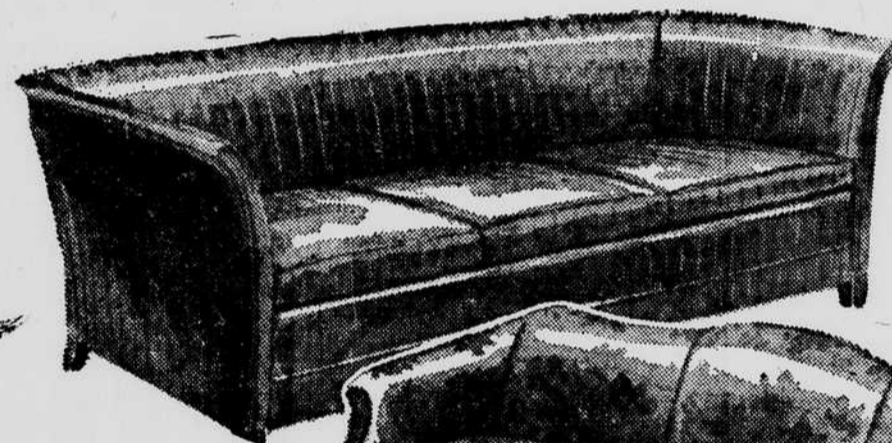

**Handsome
LOUNGE
CHAIRS**

Wonder
Workers
for
Your
Living
Room

★