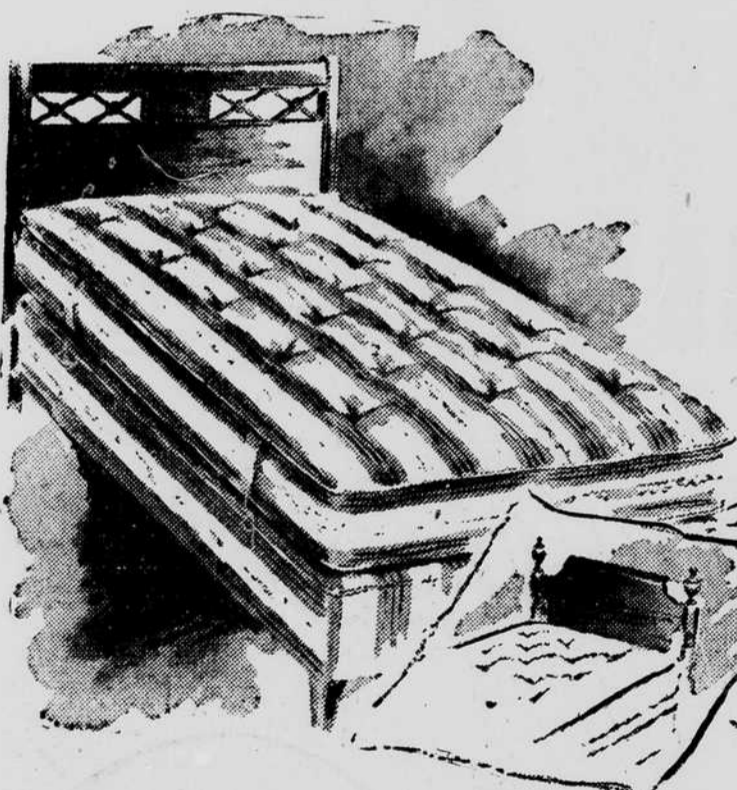

★ Rose Blue and stripe ticking in units or separately.

★ ★ ★

TABLE LAMPS
Beginning At \$3.95

For Your Living Room ----

You can choose your sofa from a large selection of period or modern—in solid woods — innerspring construction and lovely covers—All our regular stock, odd chairs and colonial rockers to complete your living room.