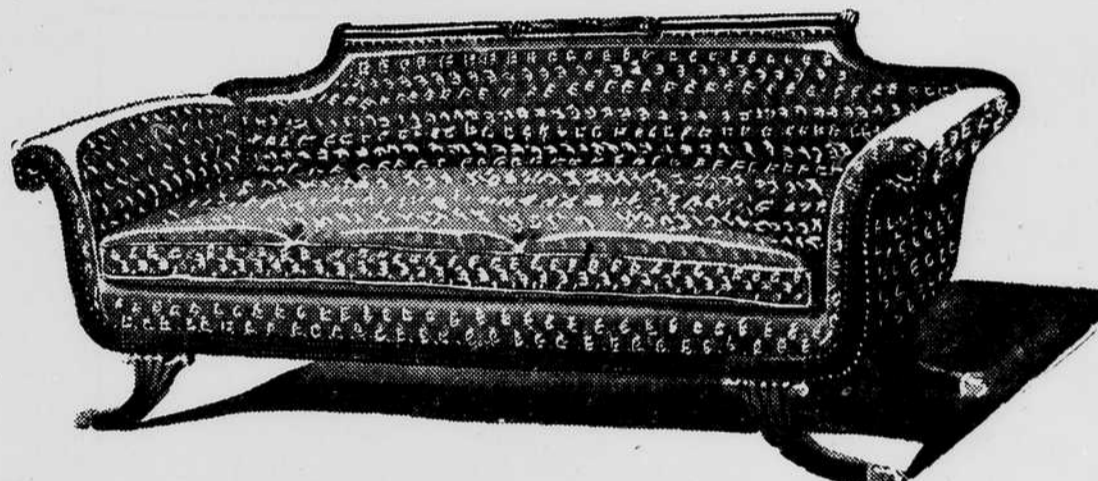

★ Rose Blue and stripe ticking in units or separately.

★ ★ ★

TABLE LAMPS
Beginning At \$3.95

For Your Living Room ----

You can choose your sofa from a large selection of period or modern—in solid woods — innerspring construction and lovely covers—All our regular stock, odd chairs and colonial rockers to complete your living room.