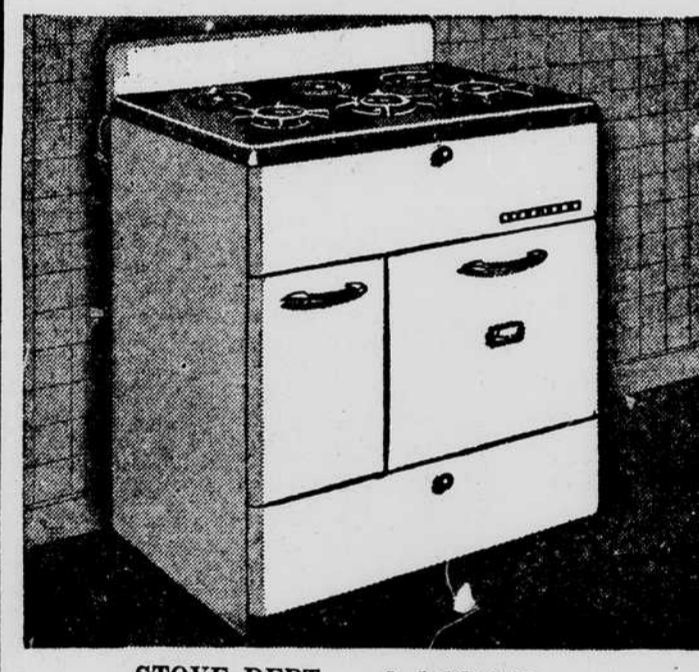

STOVE DEPT. — 2nd FLOOR