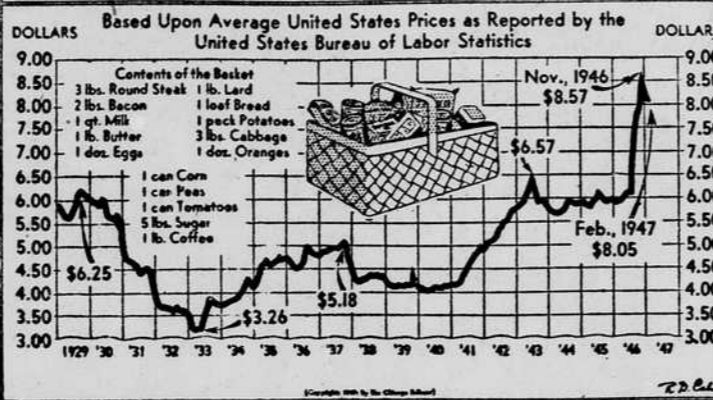

ARMY TO PARADE IN CEREMONIES

New Hanover High School ROTC To Participate

As part of the Army Week ceremonies which will take place in Wilmington next week, a parade will be held on Wednesday afternoon, beginning at 3:30 o'clock, according to Capt. Archie Johnson, coast artillery corps instructor of the local ORC.

With members of the New Hanover High School R. O. T. C. unit, the band, personnel of the local Army recruiting service, the Organized Reserve corps, and National Guard taking part, the parade will leave the high school, march down Market st., down Front st., and over to Red Cross

st. During the parade, six B-25's and eight P-47's from Myrtle Beach, S. C. will circle the city. After the parade, a review and presentation of medals will be held on the high school parade grounds. April 6-12 has been designated as Army Week, and Army Day is Monday, April 7.

SHIPPING NEWS

INWARD BOUND

Tanker
S. S. Atlantic Coast from Atreco, Texas with gasoline for the Atlantic Refining company.

IN PORT

Freighter
S. S. Steel Artisan from Calcutta, India with 300 Rhesus monkeys and 500 bales of burial, docked at Wilmington Terminal warehouse company. C. D. Maffitt, agent.

TANKER

S. S. Henry M. Dawes from Smith's Bluff, Texas with naphtha and the American Mineral Sprits company. Cape Fear terminal, agent.

THE COST OF THE MARKET BASKET

PASSOVER FEAST CELEBRATION SET

Rabbi P. W. Jacobs To Conduct Services At Temple Tonight

Services for the Feast of the Passover will be held today starting at 6:30 p. m., the Rev. Pizer W. Jacobs, rabbi of Temple Israel, announced last night.

Following the brief service, the Seder which is an order of service telling the story of the Passover, will be conducted at 7 p. m. by Rabbi Jacobs.

The Passover, known in the Jewish religion as Pesach, begins at sundown today and ends, for Reform Jews, at Sundown April 11.

Orthodox Jews celebrate eight days instead of seven, the first two being holy convocations. The Jewish date is Nisan the 15th, but the holiday begins with the Seder meal the evening before.

The Seder here at Temple Israel will be preceded by a brief ritual and then a banquet, prepared by the Concordia Society, the Temple sisterhood, will be served.

Following the banquet traditional songs and readings by the assembled guests will be heard, the Rabbi stated.

This important holiday is in celebration of the Exodus from Egypt, when the Jews were redeemed from slavery and oppression under the Pharaohs. Unleavened bread, or Matzo, are eaten during the entire seven or eight days.

The Seder service or meals on the first two nights are dedicated to a re-affirmation of the democratic ideals of freedom, which were vouchsafed to all at the time of the Exodus, when the Jews were led from Egyptian bondage by the great lawgiver Moses approximately 3400 years ago.

The ideal of democracy was given to the Pilgrim fathers and the fathers of the American Republic who read the old testament. They were inspired "to proclaim liberty throughout the land, to all the inhabitants thereof," Rabbi Jacobs pointed out.

The special religious service which is read on the first two nights is known as the Haggadah, the rabbi explained.

On Saturday morning starting promptly at 11 o'clock another Passover service will be conducted by the rabbi, who is looking forward to a large attendance.

Body Goes North

Holman died last night in a Williamson hospital. He was hurt when the car in which he was riding went out of control while passing a truck, turned over three times, and crashed into a tobacco barn.

Pigtails' Pet

9093 SIZES 6-14

MARIAN MARTIN All Pigtails go for this! Pat all 9093 is a perfect pet of a princess. She'll love those tabs that swish flary skirt, the buttons-down front, Puff sleeves or short caps.

This pattern gives perfect fit, is easy to use. Complete, illustrated Sew Chart shows you every step.

Pattern 9093 comes in girls' sizes 6, 8, 10, 12, 14. Size 10, 2 7/8 yards 35-inch fabric.

Send TWENTY-FIVE cents in coins for this pattern to Wilmington Morning Star, 173 Pattern Dept, 232 West 18th St., New York 11, N. Y. Print plainly SIZE, NAME, ADDRESS, STYLE, NUMBER.

TOMORROW WOMEN'S OUTFIT

EVANSVILLE MAYOR ARRESTED IN OFFICE ON ELECTION COUNT

Mrs. Truman, Daughter Will Not Take Part In Easter 'Parade'

WASHINGTON, April 3.—(AP)—Sunday will be just another Sunday at the White House.