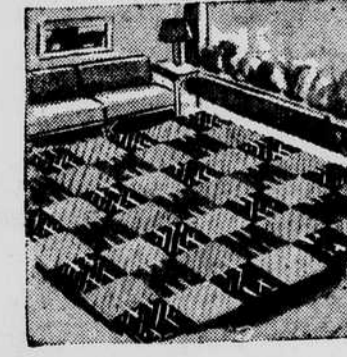

9 x 12 Fiber Rug
Asst. Colors **17.98**

Tough fiber yarns. Easy to clean—hard to wear. Colorful pattern in 9 x 12 ft. size. Ideal for summer cottages.