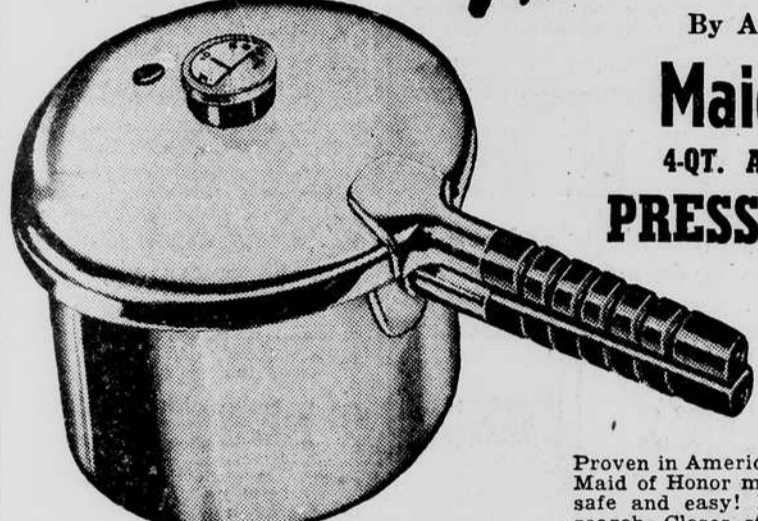

By America's Good Cooks
Maid Of Honor
4-QT. ALUMINUM SAUCEPAN
PRESSURE COOKER
11.95

Proven in America's kitchens by good cooks who say Maid of Honor makes speedy pressure cooking sure, safe and easy! Precision made after intensive research. Closes steam-tight with a twist of the handles; has an accurate easily read dial. Cooks tempting flavorful foods in minutes . . . retaining vitamins and minerals.

EASILY READ PRESSURE GAUGE
Accurate, removable. Dial has large easy-to-read figures. Tells at a glance when to start counting cooking time.

Recipe And Instruction Book
Given with your Maid of Honor pressure cooker. Includes recipes, complete instructions and timetables.