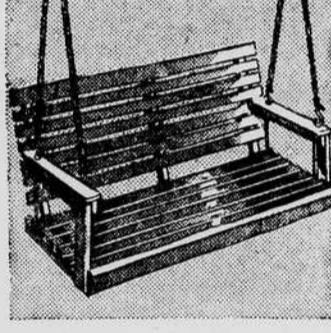

Attractive 5-Pc. Dinette Set!

- Solid Oak Construction
- Leatherette Covered Chairs

44.98

\$9.00 DOWN—Balance Monthly

You'll be thrilled with the gracious charm this set gives your dinette! Designed with simple, modern lines—built sturdily of solid oak in natural or walnut finish. Comfortable chairs with leatherette upholstered seats.

Comfortable Glider **49.98**
72-Inches Long

No wonder this glider attracts everybody! It's so casually comfortable with soft, easy cushions. Strong link steel base. Have it on your porch. Water resistant leatherette, red or green.

Metal Summer Chair
Tubular Frame **4.98**

Fan back style chair has bright red or green enameled seat and back; black enameled frame. 18 1/2 x 18-in. seat. Overall height 32 1/2 inches.

Oak Porch Swing
40" Width **6.98**