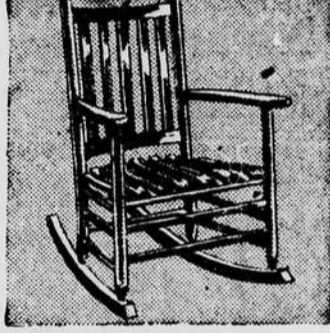

Attractive 5-Pc. Dinette Set!

- Solid Oak Construction
- Leatherette Covered Chairs

44.98

\$9.00 DOWN—Balance Monthly

You'll be thrilled with the gracious charm this set gives your dinette! Designed with simple, modern lines—built sturdily of solid oak in natural or walnut finish. Comfortable chairs with leatherette upholstered seats.

Comfortable Glider **49.98**
72-Inches Long

No wonder this glider attracts everybody! It's so casually comfortable with soft, easy cushions. Strong link steel base. Have it on your porch. Water resistant leatherette, red or green.

Metal Summer Chair
Tubular Frame **4.98**

Fan back style chair has bright red or green enameled seat and back; black enameled frame. 18 1/2 x 18-in. seat. Overall height 32 1/2 inches.

Oak Porch Swing
40" Width **6.98**

Sturdily constructed of solid oak. Complete with chains, hooks and screws. 40-in. wide, 17 1/2 in. high. Also available in 60-in. width. . . . 8.98

Hardwood Rocker
Varnished Finish **3.98**

Comfortable porch rocker in durable and weather resistant finish. Slat seat and back. Seat size, 18 1/2 x 15 1/2 inch. Height 35 inches. Low priced.