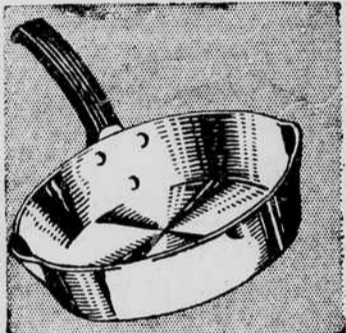

SEARS Savings for Home and Garden

LAST 3-DAYS' . . . of the Big 9-Days of Store-Wide Shopping For Home And Garden

Special Buys In All Departments — Look For The Yellow Signs

Kitchen Tested—Proven Perfect

By America's Good Cooks
Maid Of Honor
4-QT. ALUMINUM SAUCEPAN
PRESSURE COOKER
11.95

Proven in America's kitchens by good cooks who say Maid of Honor makes speedy pressure cooking sure, safe and easy! Precision made after intensive research. Closes steam-tight with a twist of the handles; has an accurate easily read dial. Cooks tempting flavorful foods in minutes . . . retaining vitamins and minerals.

EASILY READ PRESSURE GAUGE
Accurate, removable. Dial has large easy-to-read figures. Tells at a glance when to start counting cooking time.

Recipe And Instruction Book
Given with your Maid of Honor pressure cooker. Includes recipes, complete instructions and timetables.

Aluminum Skillet
Reg. 1.93 **1.77**
New modern design — finest quality aluminum. Heats evenly, cooks quickly. Has rigid cool-type bakelite handles. Easy to keep bright.

Deep Chicken Fryer
Reg. 3.49 **3.18**
Large enough for good sized roast or chicken! Heavy gauge aluminum. Has snug fitting, self basting domed cover, rigid cool-type handle.