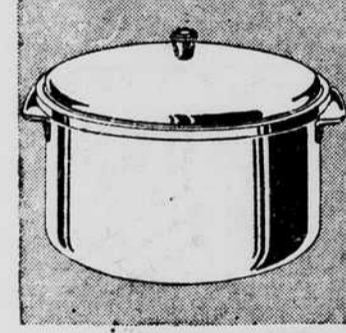

By America's Good Cooks
Maid Of Honor
4-QT. ALUMINUM SAUCEPAN
PRESSURE COOKER
11.95

Proven in America's kitchens by good cooks who say Maid of Honor makes speedy pressure cooking sure, safe and easy! Precision made after intensive research. Closes steam-tight with a twist of the handles; has an accurate easily read dial. Cooks tempting flavorful foods in minutes . . . retaining vitamins and minerals.

EASILY READ PRESSURE GAUGE
Accurate, removable. Dial has large easy-to-read figures. Tells at a glance when to start counting cooking time.

Recipe And Instruction Book
Given with your Maid of Honor pressure cooker. Includes recipes, complete instructions and timetables.

Aluminum Skillet
Reg. 1.93 **1.77**
New modern design — finest quality aluminum. Heats evenly, cooks quickly. Has rigid cool-type bakelite handles. Easy to keep bright.

Deep Chicken Fryer
Reg. 3.49 **3.18**
Large enough for good sized roast or chicken! Heavy gauge aluminum. Has snug fitting, self basting domed cover, rigid cool-type handle.

Aluminum Cooker
Reg. 3.98 **3.66**
Aluminum heats evenly, quickly. Rigid bakelite handles fit hand. Useful as open or closed saucepans, casserole, or double boiler.

2-Qt. Aluminum Pot
Reg. 1.98 **1.77**
Wide, flat bottom for quick, even cooking. Durable, heavy aluminum. Highly polished. Has side handles, 4 - qt. size. With cover . . . 2.98