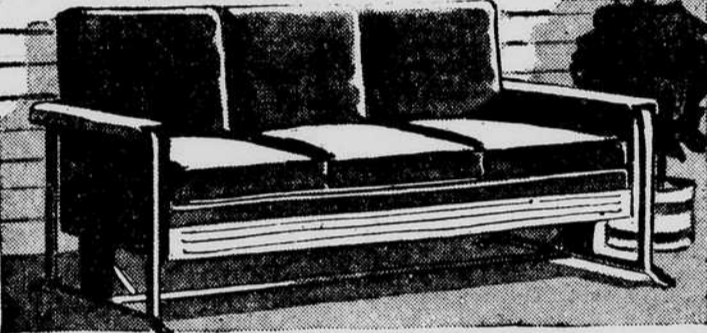

Attractive 5-Pc. Dinette Set!

- Solid Oak Construction
- Leatherette Covered Chairs

44.98

\$9.00 DOWN—Balance Monthly

You'll be thrilled with the gracious charm this set gives your dinette! Designed with simple, modern lines—built sturdily of solid oak in natural or walnut finish. Comfortable chairs with leatherette upholstered seats.