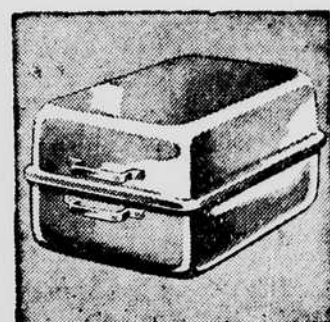

Aluminum Roaster
11x16 Inches **5.99**

Heavy weight aluminum—Ob-long style—11 x 16 inches—Steam vent—Holds 18 lb. roast or 12 lb. fowl.