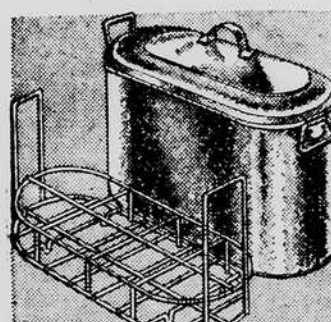

Boiler Canner
Galv. **4.9c**

Galvanized sheet steel canner. Used for canning as well as a wash boiler. Complete with 3-jar canning rack.