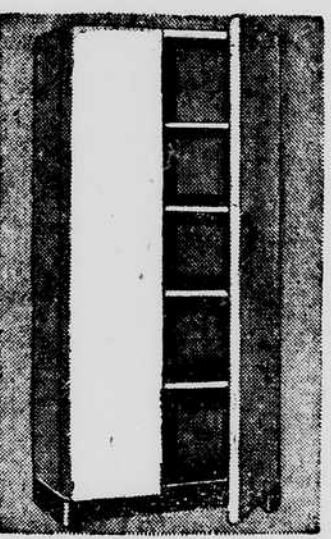

Utility Metal Cabinet

Five Adjustable Shelves

27.98

Roomy two door size with 5 adjustable shelf spaces will accommodate a greater variety of staples and kitchenware. Made of all steel finished in white baked-on enamel. Non-sag corner construction. Finger-tip door releases.