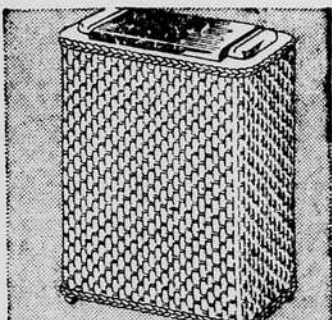

Clothes Hamper
Fiber **7.98**

Woven fiber body lets air circulate freely. Sturdy wood frame. Pearly Pyralin top. In pastel shades to harmonize with your bathroom.