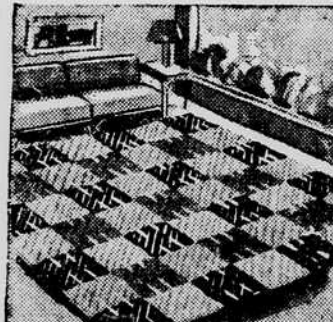

2.49 Fiber Rug
Size 30x54 **1.88**

Tough fibre yarns. Easy to clean—hard to wear. Colorful pattern in 30 x 54 in. size. Ideal for summer cottages.