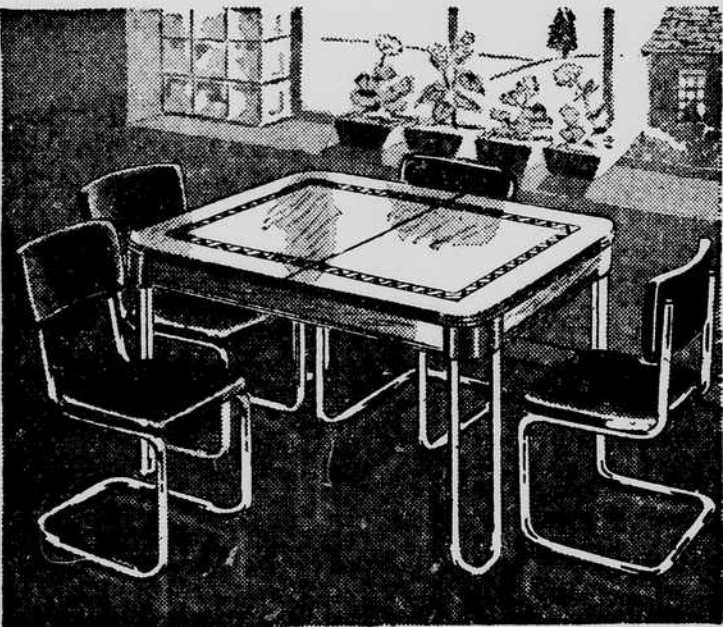

Plastic Top Dinette Set

- CHIP-PROOF LAMINATED PLASTIC TABLE TOP IN RED. EXTENDS TO 32 x 54 IN.
- BRIGHT, LONG-WEARING CHROME-PLATED TABLE AND CHAIR LEGS.

79.98

Its laminated plastic table top resists heat, chipping and stain from household acids... cleans easily, with just the swipe of a cloth! The gleaming chrome of table and chair legs—the colorful linen-effect finish of the table top—put your kitchen on the bright side.

Unpainted Chair
Douglas Fir **2.29**

Smoothly sanded selected thrift-craft wood chair. A handy extra chair that can be painted to match any furnishings. Seat 15 x 15 1/2-in.

Steel Step Stool
Flared Legs **7.45**

Widespread legs and rubber step treads for safety. Step locks securely. Rounded edges. Enameled red, blue or black with white trim.

Carpet Sweeper
Maid of Honor **5.89**

Sweeps any type rug. Slight pressure adjusts brush for any rug surface. Fingertip lever opens pan for cleaning. Rubber bumper all around.

Clothes Hamper
Fiber **7.98**

Woven fiber body lets air circulate freely. Sturdy wood frame. Pearly Pyralin top. In pastel shades to harmonize with your bathroom.

Neal Step-On Cans
Reg. 5.98 **3.98**

Has 25% more capacity than ordinary round cans of that same height. Wide refrigerator enamel-coated. Handy!

Utility Metal Cabinet

Five Adjustable Shelves

27.98

Roomy two door size with 5 adjustable shelf spaces will accommodate a greater variety of staples and kitchenware. Made of all steel finished in white baked-on enamel. Non-sag corner construction. Finger-tip door releases.

Steel Tableware
Reg. 9.98 **6.95**

Durable stainless steel kitchen set. Consists of 6 knives, 6 forks, 6 tablespoons, 6 teaspoons. Ivory or red plastic handles.

Seat-Wringing Mop
4-Ply Head **2.49**

Good quality absorbent 4-ply cotton head. To wring, simply pull up wood sleeve and twist until dry. 48-inch natural wood handle.

Cotton Dust Mop
Heart Shape **1.39**

Double useful, because it's reversible. Open center makes dusting around furniture easy. Soft bumper. Head removable for washing.

3.98 Rag Rug
Size 24x96 **2.88**

In rainbow colors charmingly combined. Strong new cotton rags firmly woven together. Reversible for extra wear. Washable.

2.49 Fiber Rug
Size 30x54 **1.88**

Tough fibre yarns. Easy to clean—hard to wear. Colorful pattern in 30 x 54 in. size. Ideal for summer cottages.