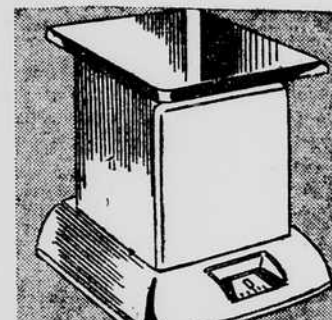

Kitchen Scale
Weights to 24 lbs. **1.98**

Accurately weighs up to 24 lbs. Easy-to-read dial is adjustable; figures stamped in red. White enameled metal; green platform surface.