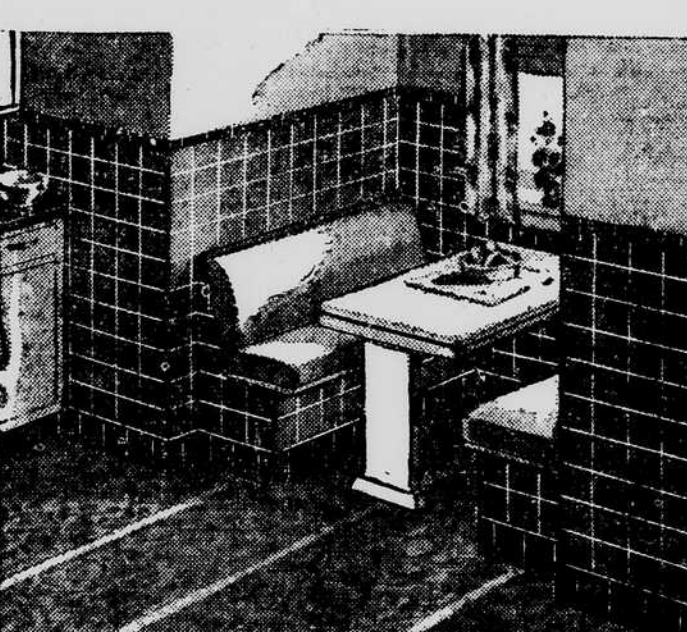

Enameled Wallcovering Install it Yourself!

4 1/2-Foot Width 59c Running Foot

Have the effect of tile without the cost! Easily install this flexible wallcovering yourself. Best quality enameled surface won't chip, peel, crack or bulge... Water-proof and stain-resistant. Quickly cleaned with a damp cloth. Gleaming colors—blue, peach, green, ivory, black.

4" Base Moulding 6c Ft.
1 3/8" Cap Moulding 2 1/2c Ft.

Ironing Board
Folding **3.98**

Beaded edge, smooth finished wood top; strong double truss legs. Specially designed open and closing action—time- and labor saving! Full 12 x 48 inch size.

Corn Bristle Broom
5-Sewn **1.39**

Household necessity—for daily sweeping tasks. Long-lasting all corn bristles, firmly sewed five times. Gives excellent service.

Aluminum Roaster
11x16 Inches **5.99**

Heavy weight aluminum—Ob-long style—11 x 16 inches—Steam vent—Holds 18 lb. roast or 12 lb. fowl.

Boiler Canner
Galv. **4.9c**

Galvanized sheet steel canner. Used for canning as well as a wash boiler. Complete with 3-jar canning rack.