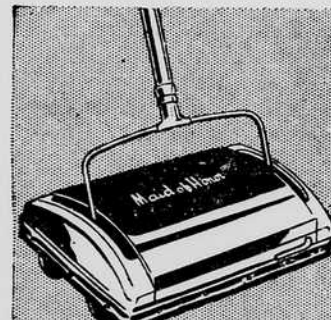

Carpet Sweeper
Maid of Honor **5.89**

Sweeps any type rug. Slight pressure adjusts brush for any rug surface. Fingertip lever opens pan for cleaning. Rubber bumper all around.