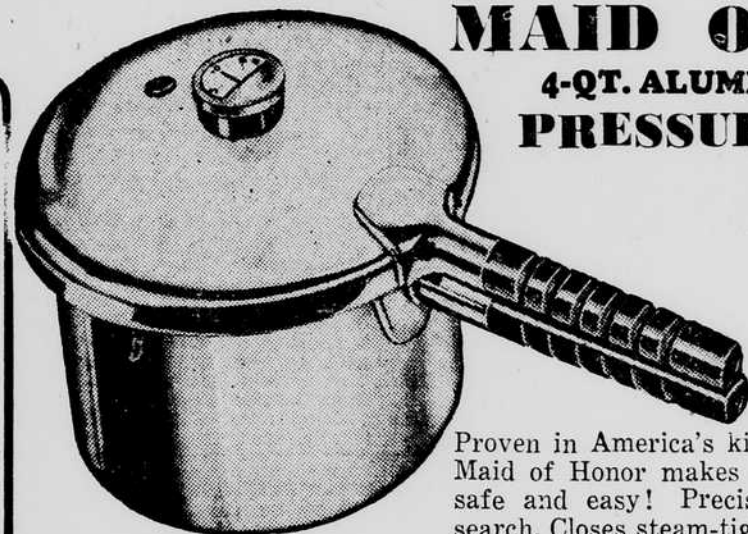

BY AMERICA'S GOOD COOKS MAID OF HONOR 4-QT. ALUMINUM SAUCEPAN PRESSURE COOKER

11.95

Proven in America's kitchens by good cooks who say Maid of Honor makes speedy pressure cooking sure, safe and easy! Precision made after intensive research. Closes steam-tight with a twist of the handles; has an accurate easily read dial. Cooks tempting flavorful foods in minutes... retaining vitamins and minerals.

Cold Pack Canner
Holds 8 Jars **1.98**

Kitchen Scale
Weights to 24 lbs. **1.98**

Accurately weighs up to 24 lbs. Easy-to-read dial is adjustable; figures stamped in red. White enameled metal; green platform surface.

Kerr Mason Jars
Reg. Size Pt. Dozen **69c**

It's smart to can—it's wise to use regulation Kerr jars and guard against spoilage. Smooth top. All standard lids fit them. Get yours now.