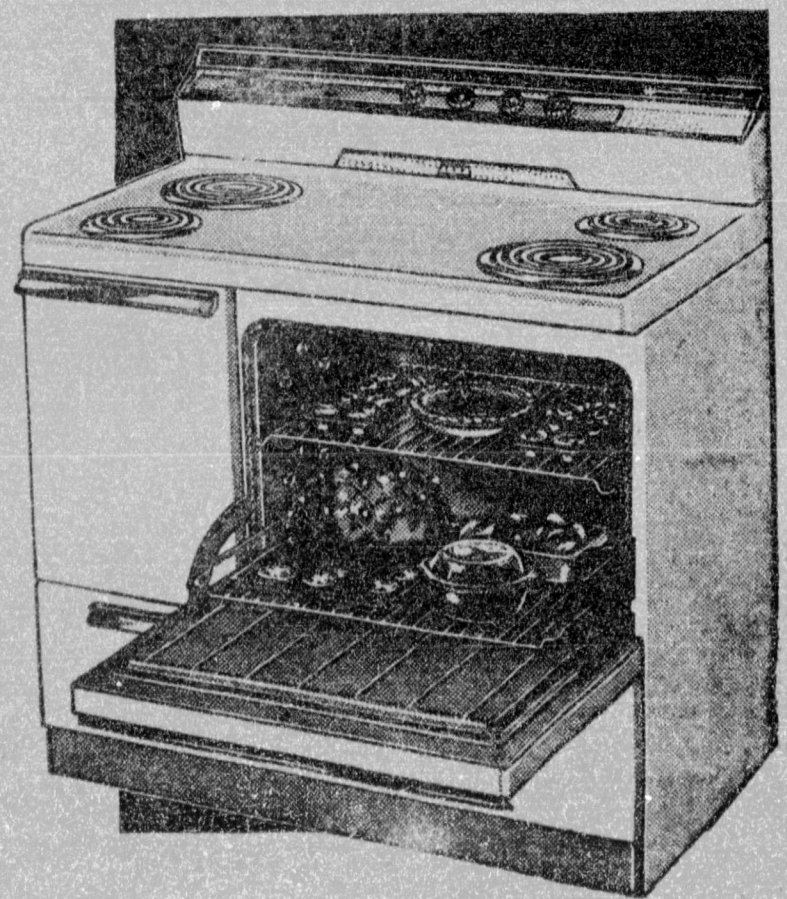

WE'LL GIVE YOU THE BEST TRADE-IN IN TOWN ON THIS 1958 "SHAPE OF TOMORROW" 40 INCH Westinghouse SPEED ELECTRIC RANGE

Lowest Price Ever **229.95**
And You Subtract Dollars For Your Old Range

Rotary Controls that give five marked heats, your choice of 1001 heats in between. Infrared Broiling that seals flavor in. Appliance Outlet, 2 big storage drawers. Single Dial Oven Control. Yes, all these features, plus many more that you just must see! Sleek, streamlined styling gives it a built-in look. And wait till you hear what liberal allowances we give when you trade in your old range.