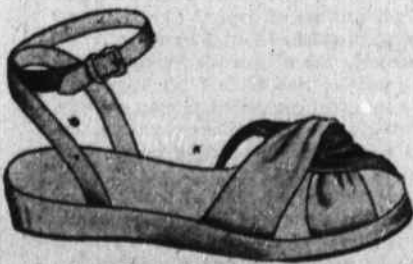

We have and are receiving almost daily NEW STYLES IN SHOES for every member of the family. Pictured are just a few of the many styles and leather combinations we are showing this Spring. We are showing the most diversified line of shoes we have ever shown. We carry Weyenberg Shoes for Men, Natural Bridge Shoes for Men and Women, Red Riding Hood Shoes for Children, Freidman Shelby Work Shoes for Men.—Easter is on its way—Make BELK'S Your Headquarters for All Your Shoe Needs.

SOFT SOLE—Red, Green, Black, White, Light Tan — \$2.95

SOLID WHITE, Narrow and Medium Width — \$3.95

SOLID BLACK and BEUE \$2.95

TWO-TONED MULTI-COLOR \$2.95

WHITE ANKLE TRAP \$2.95

SOLID WHITE and SUN TAN \$2.95