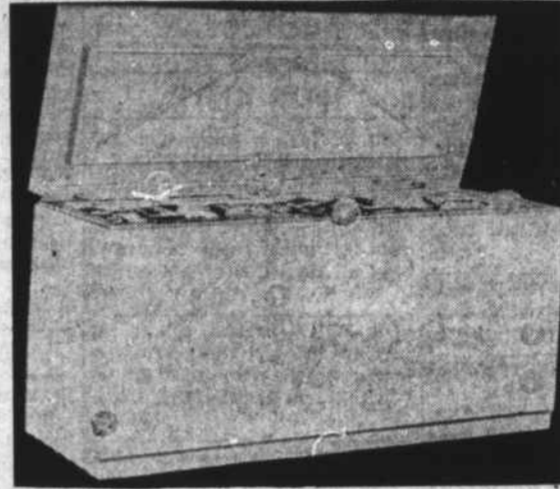

At These Prices You Can Go Hog Wild with a Paint Brush!

National Latex Interior Paint **\$2.95 Gal.**

Complete Line of Paints and Paint Supplies

22 Cu. Ft. — 770-lb. Capacity

(1) Removable Storage Basket (2) Sculptured Styling (3) Fast Freeze Compartment (4) Modern Construction (5) Life-time Sealed Compressor (6) 5-year Warranty (7) Free Service (8) Door Lock