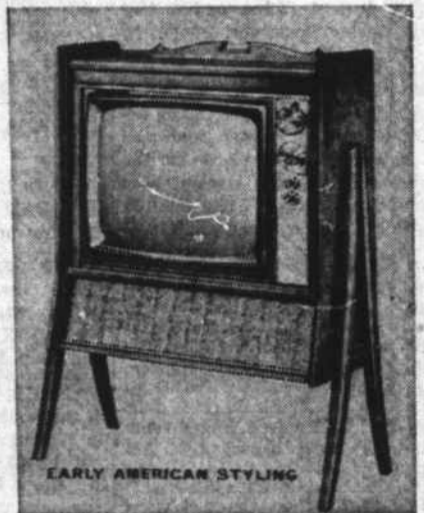

SHEATHING Impregnated all the way through. 4' x 8' x 1/2". Per M. **LOWE'S LOW PRICE 57.50**

Lowes Goes Hog Wild on Ornamental Trim

PORCH COLUMNS

Corner **\$8.50**
Flat **\$4.75**

Lowes Hog Wild Price

Hotpoint 39" AUTOMATIC ELECTRIC RANGE

- Push-button controls
- Wide super oven
- Appliance outlet
- Broiler roaster pan
- Automatic oven temperature control

\$149.50

Exchange

Regular \$319.95 **Motorola TV \$209.95**

Cabinet by Drexel 19-inch Screen