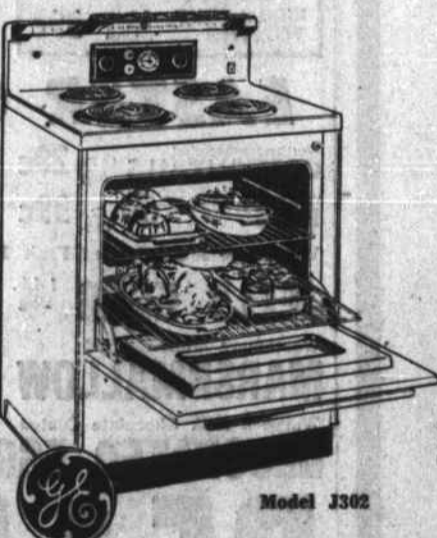

• Oven door lifts off for easy cleaning

Double Oven—GE RANGE \$399.95

- Easy To Clean
- No-Drip Cook Top
- New Easy-Set Timer
- Push Button Controls
- Removable Oven Door
- See Thru Oven Door

FREE—40 gallon fast recovery glass lined electric Water Heater with the initial purchase and installation of any GE Range

or \$25.00 Free Electricity with the initial purchase and installation of an Electric Water Heater or Range.

Model WA-584X

Only \$188.00 with trade

BIG 12 LB. LOAD GENERAL ELECTRIC FILTER-FLO WASHER

- Big 12 - Pound Capacity
- Filter-Flo Washing System
- Water Saver Load Selection
- Two Wash Temperatures
- Spray Rinse
- Damp-Dry Spin

J302 Similar to Illustration

30 Inch GE RANGE \$269.95

Push-Button Control — Easy To Clean Calrod Units — Removable Oven Door — Easy To Set Oven Timer

West Bend Sale

SAVE 40% FROM INDIVIDUAL UTENSIL PRICE extra-heavy aluminum cookware

WEST BEND Continental WATERLESS COOKWARE

you pay only \$14.88

LOOK AT ALL YOU GET!

- 1 QT. SAUCE PAN with cover — 3.35
- 2 QT. SAUCE PAN with cover — 4.65
- 3 QT. SAUCE PAN with cover — 6.95
- 5 QT. DUTCH OVEN ROASTER — 6.15
- 10" SKILLET — 6.95
- COVER for DUTCH OVEN and 10" SKILLET — 1.80
- RECIPE BOOK