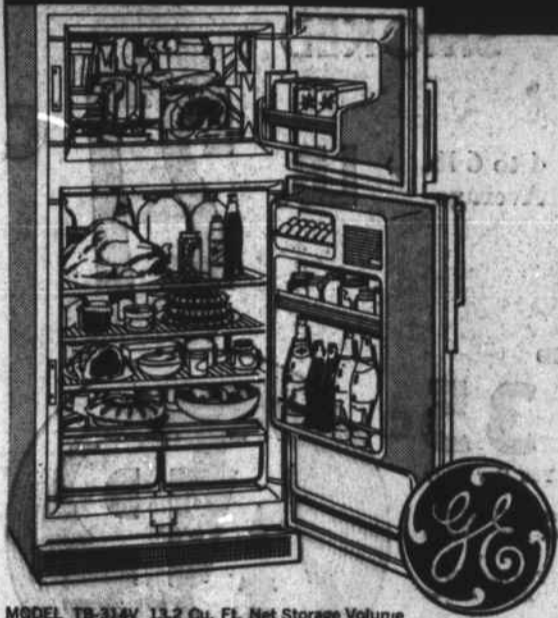

MODEL TB-314V 13.2 Cu. Ft. Net Storage Volume

It's Our Anniversary—But It's Your Celebration—Shop Swofford's for Home and Car Needs At Savings—And On Easiest Terms!

$1000 in Prizes!

- 1st—RCA Victor Television
- 4th—Ladies' Wrist Watch
- 2nd—Man's Wrist Watch
- 5th—Dormeyer Mixer
- 3rd—GE Portable Phonograph
- 6th—RCA Victor Transistor Radio

Come In An Register—No Purchase Is Necessary. Drawing Will Be Held Monday, April 15th. You Do Not Have To Be Present To Win.

BIG 3.1 CU. FT. ZERO-DEGREE FREEZER

1. AUTOMATIC DEFOSTING REFRIGERATOR
   - STRAIGHT-LINE DESIGN
   - ONLY $259.95
   - PLUS Slide-Out Shelves • Butter Keeper • Twin Porcelain Vegetable Drawers • Removable Egg Rack
2. Exchange Regular $369.95

A REAL FREEZER VALUE! New 1963 GENERAL ELECTRIC 12.2 Cu. Ft. FREEZER

- Capacity of 40 Pounds of food
- Freezer is easy to see
- Easy to reach
- Fits easily in your kitchen
- Four fast-freezing surfaces
- Shelves and top are refrigerated

GENERAL ELECTRIC Only $199.00 with trade

FAMOUS STRAIGHT-LINE DESIGN Needs no door clearance

- Proof of Quality. Over 7 Million G-E Refrigerators in use 19 Years or More.
- 11.8 Cu. Ft. Net Volume

GENERAL ELECTRIC HIGH-SPEED RANGE

Cost Just: $149.00

WITH YOUR OLD RANGE IN TRADE!

- Big 27" fast heating matter oven with automatic heat control
- Pushbutton controls
- Self-cleaning Calrod units with removable reflector pans

• Oven door lifts off for easy cleaning