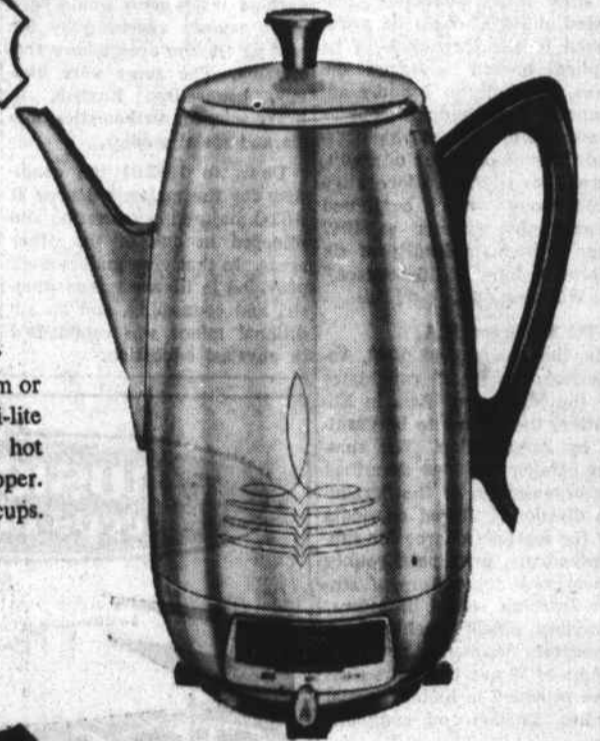

"A Christmas Carol" To Be Presented At Little Theatre

The Boone Little Theater's next production will be a special Christmas season presentation of the famous Charles Dickens classic, "A Christmas Carol," which will be seen at the Little Theater the nights of December 16-20, Little Theater Director Jerry Moore said.

David Culler and Bill Ross, recent sensations in character parts in the play "Beyond the Horizon," will be featured in the new production: Culler as Scrooge, the miserly, hardhearted old man who refuses to be moved by the Christmas season into acts of kindness; and Ross as the Spirit of Christmas, who serves as a sort of narrator for the drama as he conducts Scrooge on a tour of Christmases past, present and future.

The natural eeriness of the play itself will be enhanced by several effective theatrical devices which are presently being rehearsed by the cast and stage crew. One of the most difficult of these devices will be that of staging the play completely "in the round," with seats placed on all sides of the action.

Red and blue moving lights, backed by sound effects of violent wind, will be used to create the effect of motion as Scrooge and the Spirit of Christmas are whisked from one scene to another.

It should be mentioned that all other roles in the play will be played by high school students, who may be expected to give surprisingly good performances while receiving excellent dramatic training at Moore's hands.

After "A Christmas Carol," the Little Theater will continue its regular season with a January presentation of the Noel Coward comedy, "Blithe Spirit," which lends itself perfectly to presentation by Little Theater