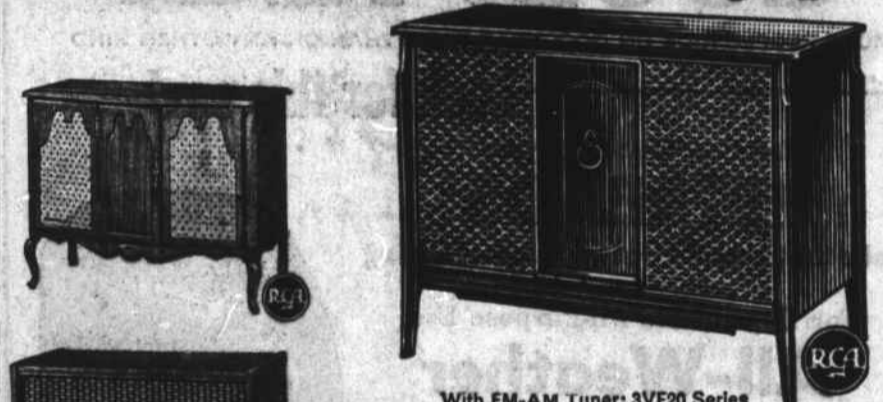

MUSIC THE MAGIC GIFT

With FM-AM Tuner: 3VF20 Series
RCA VICTOR TOTAL SOUND STEREO

As Low As **$225** Per Week

RCA VICTOR

Radios and Clock Radios

$16.95 up

Portable Stereo **$29.95 up**

Every year more people buy

RCA VICTOR RADIO CORPORATION OF AMERICA

than any other television

Swofford's, Inc.

313 W. King

264-3001

Farmers Hardware AND SUPPLY COMPANY

KING ST.-

-BOONE, N. C.

264-8801