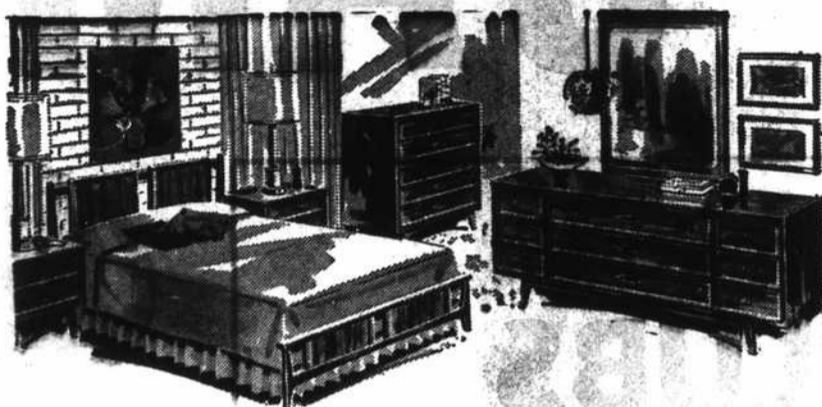

One of North Carolina's Finest Offerings in
BEDROOM FURNITURE
Reduced As Much As

20%

Choose from many living room and bedroom groupings in Early American — French Provincial—Italian—Modern. Burgess has all to save you more—Come See & Save!

Regular $399.95 Value with First Quality
Covering and Foam Cushions

100" Sofa With Chair
$339.95

Covered in Expandable Vinyl—No Better Made

Couch, Chair, Rocker
$139.95

Regular $169.95 Value