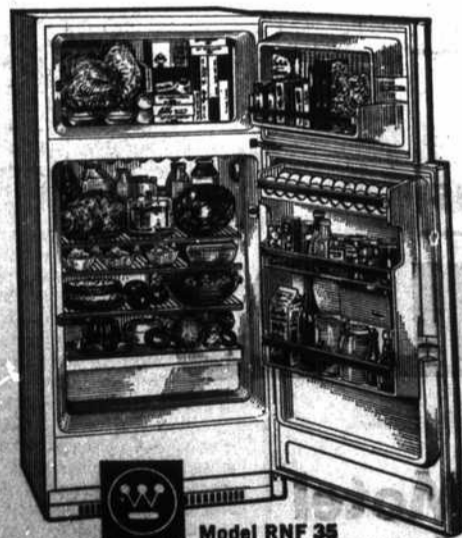

Model RNF 35

Automatic Defrosting in the Refrigerator section. Separate Freezer has 100 lb. capacity.

Full Width Vegetable Crisper holds almost 2/3 bushel of vegetables.

Full Width-Full Depth Shelves let you reach to every corner. Special 2-Position Shelf is adjustable.

Handy Butter Keeper is conveniently located in the door... holds one pound. Plus: Interior Light, Easy Open Latches, Whisper-Quiet Mechanism, Built-in Quality.

$228.88
with trade

Westinghouse
RANGE

- Infinite Heat Surface Units
- High-Speed Broiling
- Lift-Off Oven Door
- Easiest-to-Clean Oven

$199.95

with trade

You Can Be Sure—If
It's Westinghouse