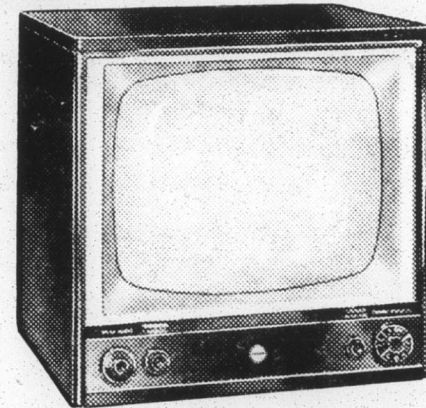

21" TV at a 17" Price

In both 21" and 21" TV, Philco leads in value. Here, for example, is the Philco 4011 at the same price as many 17-in. sets. Yours now on low, easy terms.

$179.95

All Philco Prices Include Federal Tax and One Year Picture Tube Warranty

24" TV AT A 21" PRICE

The sensation of the industry is Philco 24-inch TV at new low prices, including this Philco 6010, complete with UHF-VHF Built-in Aerial, new custom-styling and exclusive Finger Tip Tuning System.