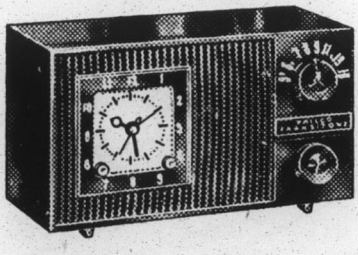

21" TV at a 17" Price

In both 21" and 21" TV, Philco leads in value. Here, for example, is the Philco 4011 at the same price as many 17-in. sets. Yours now on low, easy terms.

\$179.95

All Philco Prices Include Federal Tax and One Year Picture Tube Warranty

24" TV AT A 21" PRICE

The sensation of the industry is Philco 24-inch TV at new low prices, including this Philco 6010, complete with UHF-VHF Built-in Aerial, new custom-styling and exclusive Finger Tip Tuning System.

PHILCO... the NEW LOOK in Clock Radios

Go to sleep or wake up to music with this Philco 724—America's finest Automatic Clock Radio. Special alarm buzzes if you oversleep. Equipped with Automatic Timer.

Lowest price in history for a Philco Automatic Clock Radio—the Model 716. Wakes you to music; new styling and features.

\$24⁹⁵

TRADE-UP to a BIG SCREEN PHILCO...

See Your Philco Dealer... Buy NOW on Easy Terms!