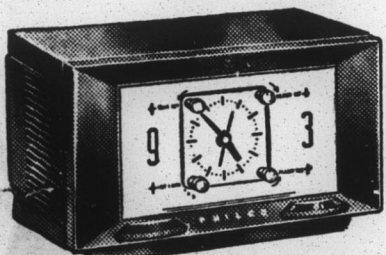

21" TV at a 17" Price

In both 21" and 21" TV, Philco leads in value. Here, for example, is the Philco 4011 at the same price as many 17-in. sets. Yours now on low, easy terms.

\$179.95

All Philco Prices Include Federal Tax and One Year Picture Tube Warranty

24" TV AT A 21" PRICE

The sensation of the industry is Philco 24-inch TV at new low prices, including this Philco 6010, complete with UHF-VHF Built-in Aerial, new custom-styling and exclusive Finger Tip Tuning System.

PHILCO... the NEW LOOK in Clock Radios

Go to sleep or wake up to music with this Philco 724—America's finest Automatic Clock Radio. Special alarm buzzes if you oversleep. Equipped with Automatic Timer.

Lowest price in history for a Philco Automatic Clock Radio—the Model 716. Wakes you to music; new styling and features.

\$24⁹⁵

TRADE-UP to a BIG SCREEN PHILCO...

See Your Philco Dealer... Buy NOW on Easy Terms!