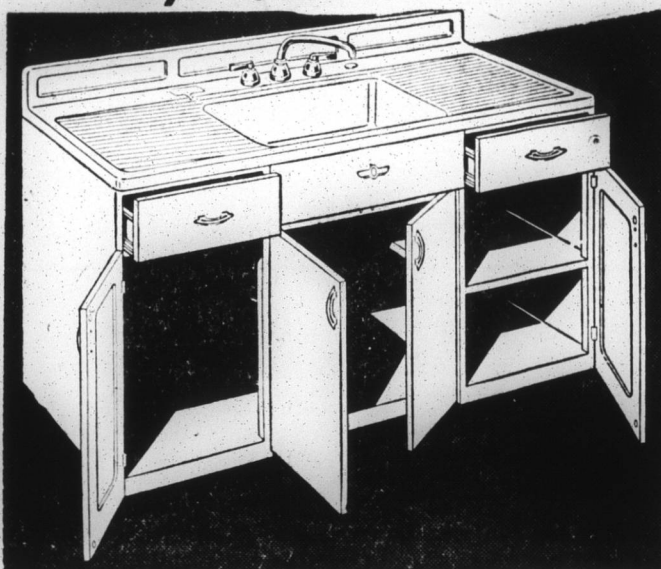

BYRUM'S SPECIALS

APRIL 15 THRU 23

NATIONAL HARDWARE WEEK
DOOR PRIZES—Store-Wide Bargains—Liberal Trades & Terms—DOOR PRIZES

APRIL 15 THRU 23

Youngstown Kitchens

42-Inch Model Was \$ 99.95—NOW .. \$ 89.95
66-Inch Model Was \$169.95—NOW .. \$149.95
CONVENIENT TERMS!