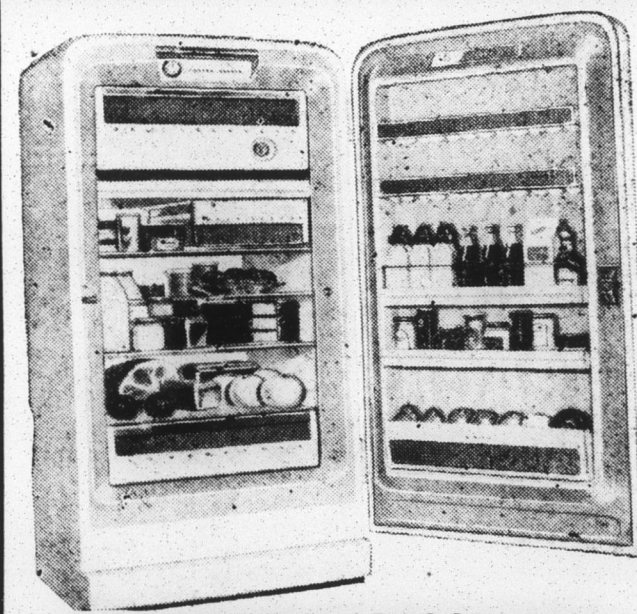

Westinghouse Refrigerator $349.95 $100.00 TRADE-IN ALLOWED ON ANY Old Refrigerator

LOW DOWN PAYMENT • CONVENIENT TERMS!

BYRUM HARDWARE Co.

"THE STORE OF BEST KNOWN BRANDS"

EDENTON, N. C.

SUFFOLK, VA.