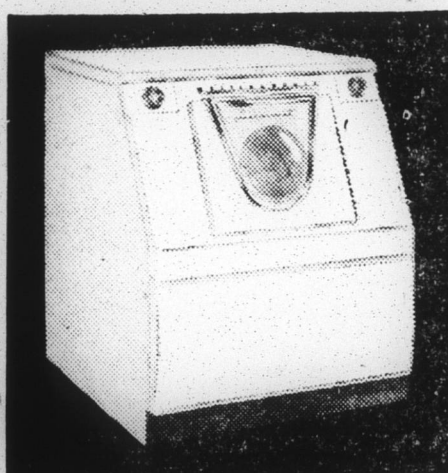

TABLE APPLIANCES

DORMEYER FRYER Was \$29.95 Now \$18.95

HOOVER STEAM IRON Was \$18.95 Now \$15.95

2-BURNER HOT PLATE Was \$13.95 Now \$10.95

AM - FM Bands PHILCO RADIO Was \$79.95 Now \$59.95

6-INCH BLACK AND DECKER ELECTRIC SAW. Was \$69.95. Now \$62.50
1/2-INCH BLACK AND DECKER DRILL. Was \$26.95. Now \$23.50
FAMOUS BLUE GRASS NAIL HAMMER. Was \$3.65. Now \$3.19
FAMOUS BLUE GRASS HALF HATCHET. Was \$4.50. Now \$3.95

LAUNDROMAT

WEIGH-TO-SAVE DOOR Weighs exact size of each load.

WATER SAVER Automatically measures amount of water to match size of load. Saves water.

FLEXIBLE CONTROL Start, stop, or repeat any part of washing cycle at any time. And . . . you have 3 water temperatures!