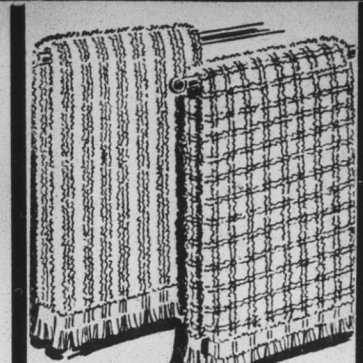

THIRSTY TERRY! NEW KITCHEN TOWEL IDEA
3 for 1.00
Checks, multi-stripes, with hundreds of loops that blot up moisture, fast! Fringed hems. 15x30".

3 DAYS ONLY! $1.00 Days SALE
$5.99 and $6.99 values!