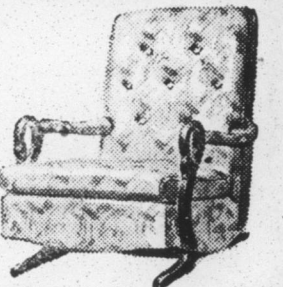

10-PIECE Living Room Suite

Full size sofa-bed with matching platform rocker, footstool and 2 pillows, 2 end tables and cocktail table. Two table lamps. Choose from brown, green or red.

A REGULAR $207.50 VALUE!

now only $129.50

RECLINERS!!

We have every type, style and color reclining chair . . . A real buy for the money. Take advantage of the Purchasing Power of two stores! This assures you of the Lowest Possible Prices!

Prices Start As Low As $49.50

CHEST of DRAWERS

In your choice of maple or mahogany finish. Four roomy drawers with center-drawer guides . . . We invite you to compare these prices!

SOLD REGULARLY FOR $38.50!

now only $29.50

5-PIECE CHROME DINETTE

Full 30-in. by 48-in. table with extension leaf and four large plastic padded chairs. Formica top is heat, acid and stain resistant.

REGULARLY PRICED AT $79.95

Now For As Little As $59.95

NATIONALLY ADVERTISED NORGE

WRINGER WASHER

All porcelain tub with heavy duty wringer, with aluminum agitator. All gears permanently lubricated. A positive written guarantee for full yr. with each washer.

SOLD REGULARLY FOR $174.50

Now Special For $99.95

COME IN AND INSPECT OUR NEW NORGE APPLIANCE LINE

8.5' Refrigerator . . . . . only $169.95
12' Refrigerator . . . . . only $199.95

SPECIAL DURING THIS SALE ONLY!
FULL SIZE ELECTRIC RANGE
only $179.95

Don't Forget to Register For Our $69.50 Kingsdown Mattress Given Away Each Week During This Sale . . . FREE!

COLONIAL FURNITURE COMPANY

212 SOUTH BROAD STREET

"WHERE YOUR HOME BEGINS"

EDENTON, NORTH CAROLINA