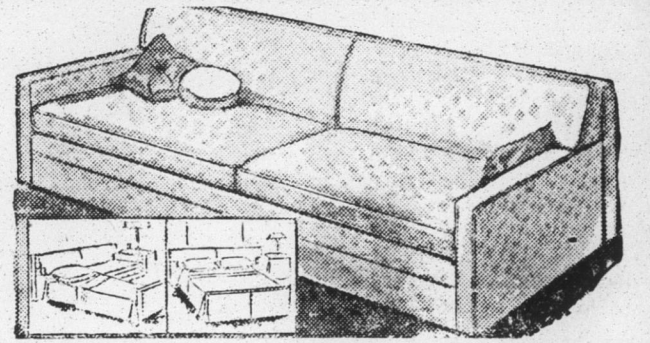

A real money-saving buy at \$139.95
Special during sale... \$99.95
SAVE \$40.00

CHILD'S DESK

A good quality maple finished desk with three large drawers on one side and a fourth drawer in middle.

Now Only \$26.50
Regularly valued at \$34.50

Large Selection of Beautiful Lamps
priced to suit your budget.
Reduced 25%

NATIONALLY ADVERTISED

HIDE-A-BED SLEEPER

Your choice of three covers: Gold, red and brown. Foam rubber cushions. This one you must see to believe.

Reg. price \$279.00
Special \$139.00
SAVE \$140.00

TV CHAIRS

WIDE CHOICE OF COLORS. IDEAL FOR DEN, BEDROOM OR HALL.

Regularly priced at \$12.95
Now as low as \$9.50

CARD TABLES

30 x 30 inches. Tubular steel legs and braces. Folds easily for storage. Your choice of red, green, brown and chartruese. Washable tops.