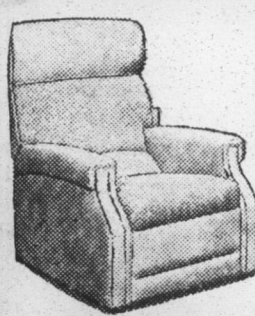

A terrific buy at \$232.50
On special now for \$149.95

2-PIECE LIVING ROOM SUITE

Full size sofa with large matching club chair. Long-lasting 100% DuPont nylon cover. Reversible foam rubber cushions. Red, green, brown, beige, char.

Specially priced at \$199.95
Reduced now to \$149.95
A STEAL OF A BUY — SAVE \$50.00!

FULL SIZE GAS RANGE

Four life-time burners. All porcelain inside and outside. A 16-in. oven, pull-out broiler and extra large storage bin. Drip trays and chrome handles.

Reg. price \$159.95
SPECIAL \$119.95
SAVE \$40.00

FOLDING COTS

Wrought iron, steel finish . . . Smooth rolling casters. Opens to 39 inches by 73 inches. Cotton felt mattress by Kings-down.

Reg. \$39.50
Now \$29.50
SAVE \$10.00