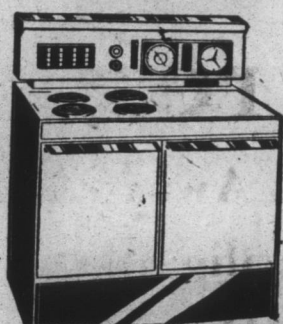

Specially priced at \$199.95
Reduced now to \$149.95
A STEAL OF A BUY — SAVE \$50.00!

FULL SIZE GAS RANGE

Four life-time burners. All porcelain inside and outside. A 16-in. oven, pull-out broiler and extra large storage bin. Drip trays and chrome handles.