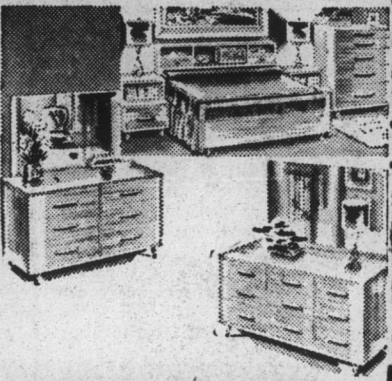

COLONIAL FURNITURE Co.'s

OF EDENTON

GRAND OPENING

3-PIECE MODERN BEDROOM SUITE

In long lasting Walnut or Sea Mist finish. Large 5-drawer chest, bookcase bed with sliding panels and 44-in. double dresser with tilting mirror.

A real money-saving buy at $139.95
Special during sale... $99.95
SAVE $40.00