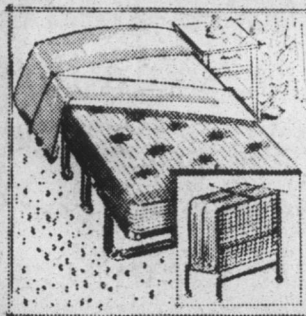

Regularly priced at \$289.50
Special price now \$219.50
SAVE \$70.00!

3-Piece Sectional Sofa

100 per cent B. F. Goodrich foam rubber cushions. A full-size sectional sofa in your choice of long-lasting covers. Choose from beige or charcoal. This one you won't believe. You must see it!

A terrific buy at \$232.50
On special now for \$149.95

2-PIECE LIVING ROOM SUITE

Full size sofa with large matching club chair. Long-lasting 100% DuPont nylon cover. Reversible foam rubber cushions. Red, green, brown, beige, char.

Reg. price \$159.95
SPECIAL \$119.95
SAVE \$40.00

FOLDING COTS

Wrought iron, steel finish . . . Smooth rolling casters. Opens to 39 inches by 73 inches. Cotton felt mattress by Kings-down.

Reg. \$39.50
Now \$29.50
SAVE \$10.00