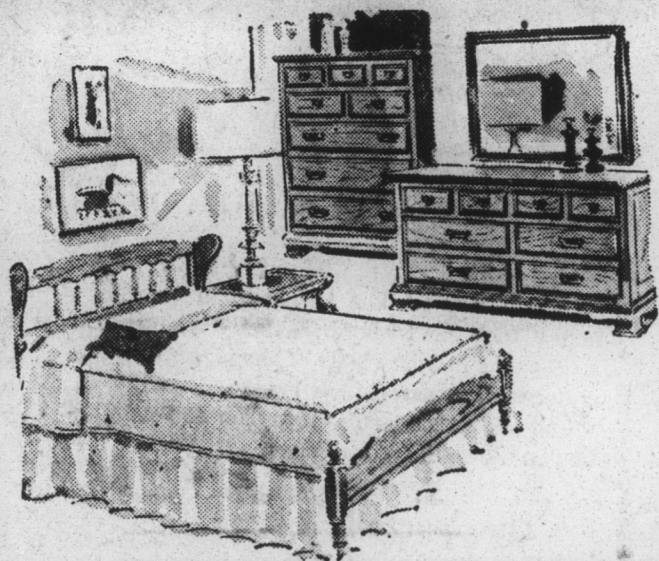

COLONIAL FURNITURE Co.'s

OF EDENTON

GRAND OPENING

3-PIECE MODERN BEDROOM SUITE

In long lasting Walnut or Sea Mist finish. Large 5-drawer chest, bookcase bed with sliding panels and 44-in. double dresser with tilting mirror.

A real money-saving buy at $139.95
Special during sale... $99.95
SAVE $40.00

CHILD'S DESK

A good quality maple finished desk with three large drawers on one side and a fourth drawer in middle.

Now Only $26.50
Regularly valued at $34.50

Large Selection of Beautiful Lamps
priced to suit your budget.
Reduced 25%

NATIONALLY ADVERTISED

HIDE-A-BED SLEEPER

Your choice of three covers: Gold, red and brown. Foam rubber cushions. This one you must see to believe.

Reg. price $279.00
Special $139.00
SAVE $140.00

TV CHAIRS

WIDE CHOICE OF COLORS. IDEAL FOR DEN, BEDROOM OR HALL.

Regularly priced at $12.95
Now as low as $9.50

CARD TABLES

30 x 30 inches. Tubular steel legs and braces. Folds easily for storage. Your choice of red, green, brown and chartruese. Washable tops.

Regularly priced at $8.50
Now only $5.95

WINDOW SHADES

ONE LOT ODD-SIZED AND COLORED SHADES.

Valued as high as $3.95
Reduced to 50c

Colonial Furniture Co. Special!

Electric Pop-up Toaster

Regularly priced at $19.95
Special price $7.95
ONLY TWO AT THIS PRICE. COME EARLY!

NATIONALLY ADVERTISED BY SYLVANIA

21 IN. TELEVISION

Regularly priced at $259.95
Special now . . . $199.95

See the new Sylvania that was selected by the U. S. Government for the World's Fair.

RURAL ENGLISH

Bedroom Suite

3 pieces include large 58-in. double dresser with adjustable shadow box mirror. 5-drawer chest and wing type spool bed. Constructed with genuine cherry with dust-proofing, center drawer guides and dove tail construction on all drawers.