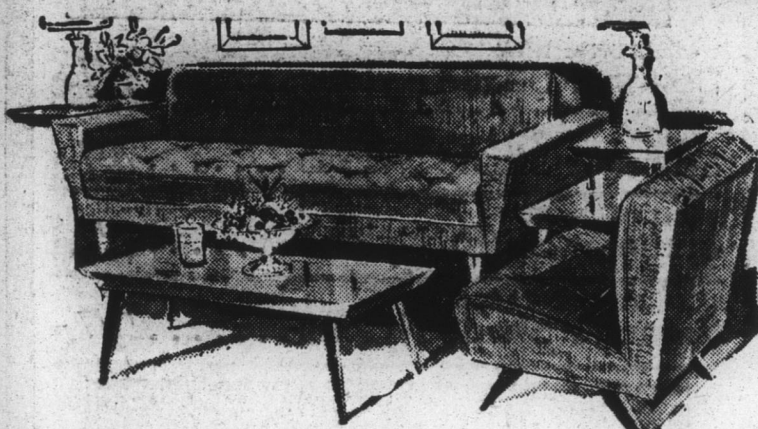

Sold for \$279.50
reduced to \$189.95
ONLY \$8.70 PER MONTH!

KING-O-PEDIC
Innerspring Mattress
And Box Springs

Mattress is extra firm on one side and regular firm on other side.

Sold Many for \$59.50
reduced to \$39.50 each
QUILTED TOP ONLY \$10 EXTRA!

BABY STROLLERS

Complete with adjustable canopy and package carrier. Large ball-bearing wheels; adjust to sitting or sleeping position. Folds compactly for storage.

NOW ON SPECIAL FOR
only \$24.50

9-pc Sofa Bed S U I T E

FOR ONLY
\$109.95

\$5.00 DELIVERS

LESS THAN \$2.00 PER WEEK

- FULL SIZE SOFA BED
- OCCASIONAL CHAIR
- TWO LAMPS
- MATCHING COFFEE TABLE
- TWO STEP TABLES
- TWO PICTURES

Sofa opens to sleep two people comfortably. Covered in long-wearing nylon acetate cover with plastic trim . . . Choice of blonde or mahogany tables. This suite is built to add beauty and distinction to any living room!