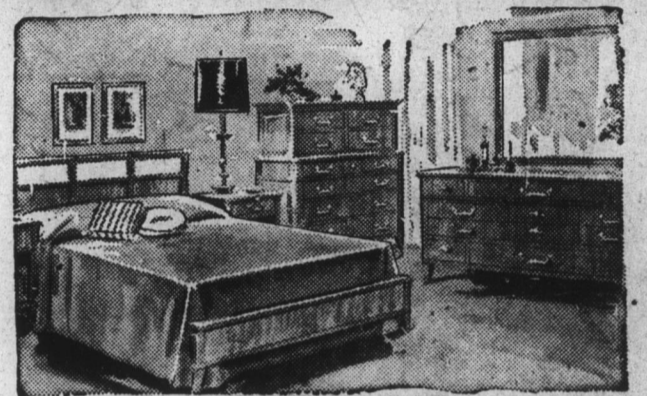

10-PIECE BED ROOM SUITE

ONLY $158.88
Double Dresser, Bed, Chest, Inner-
spring Mattress, Matching Box Spring,
2 Vanity Lamps, 2 Pillows.