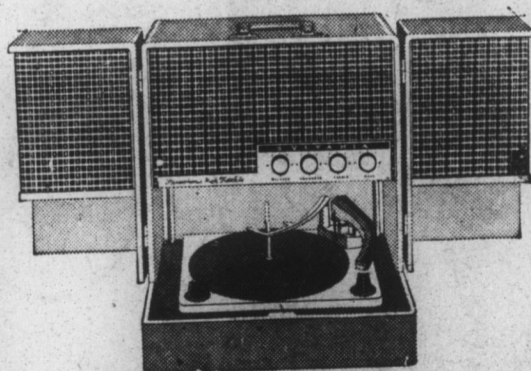

20 Cu. Ft.  
Chest Freezer  
Holds 668 Lbs.  
Now \$238.88

36-Inch Kelvinator  
Gas Range  
FOUR LARGE BURNERS  
Now \$158.88

REGULAR \$179.95  
Kelvinator  
Wringer  
Washer  
Now \$128.88  
SEE ALL THE OTHER  
QUALITY KELVINATOR  
PRODUCTS NOW  
GREATLY REDUCED!

KELVINATOR  
Automatic  
WASHER  
Now \$218.88

Our Deluxe Model—3-Speed  
Lint Filter—All Porcelain

**\$149.95**

— BY SYLVANIA —  
The Concert Master

Brilliant, room-filling 3-direction stereophonic sound!  
SYLVANIA portable stereo with three 6" speakers, one  
cabinet-mounted, two in detachable remote enclosures  
with electro-contact hinges. Dual channel amplifier  
features third channel cross-over network, 12-Watt  
power output. Stereo balance, bass, treble and volume  
controls. Automatic record changer, 11" turn-table,  
diamond/sapphire styli, 18' audio cord. Morocco  
Brown case.

### BY SYLVANIA

23-inch Console, Mahogany  
Television ... \$259.95

23-inch Console, Mahogany or Walnut  
Television ... \$229.95

\$399.95 Fruitwood  
Stereo ..... \$279.95

\$89.95 Portable  
Stereo ..... \$69.95