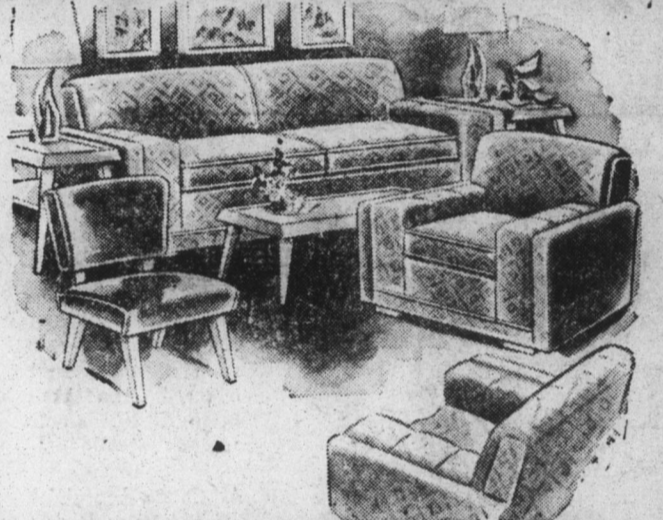

### SOFA AND CHAIR

Regular \$384.45  
Now **\$279.90**  
Only \$3.00 Week

Here is a new living room or den ensemble with old Colonial styling for casual carefree and lifetime comfort. Reversible 5-inch foam seat with full skirt and wing back. Upholstered in your choice of textured long wearing tweed or ever-popular print cover... Now both pieces at an amazingly low price!

### BEDROOM BUYS

- REGULAR \$119.95  
3-Pc. Modern Bedroom Suite—  
DRESSER, MIRROR,  
CHEST AND BAR BED. \$ 69.95
- REGULAR \$169.95  
Modern Bedroom Suite—  
DBL. DRESSER, MIRROR,  
CHEST AND BAR BED. \$ 99.95
- REGULAR \$199.95  
Modern Bedroom Suite—  
DBL. DRESSER, CHEST,  
AND BAR BED. \$129.95
- REGULAR \$219.95  
Danish Modern Bedroom Suite  
DBL. DRESSER, MIRROR,  
CHEST, BED... Plastic  
Tops; Walnut Finish. \$149.95
- REGULAR \$264.50  
Colonial Bedroom Suite—  
MAPLE POSTER BED,  
DBL. DRESSER, MIRROR,  
CHEST, NITE TABLE. \$189.95
- REGULAR \$389.95  
Cherry Bedroom Suite—  
GEN. CHERRY... BED,  
DBL. DRESSER, CHEST,  
NITE TABLE. \$289.95

### 10-PIECE LIVING ROOM SUITES

**ONLY \$158.88**  
Choice of Sofa or Sofabed with match-  
ing chair with foam, two step end Tables,  
Coffee Table, 2 Lamps, 2 Sofa Pillows.  
Choose between supported plastic or ny-  
lon acetate covering in wide selection of  
colors.