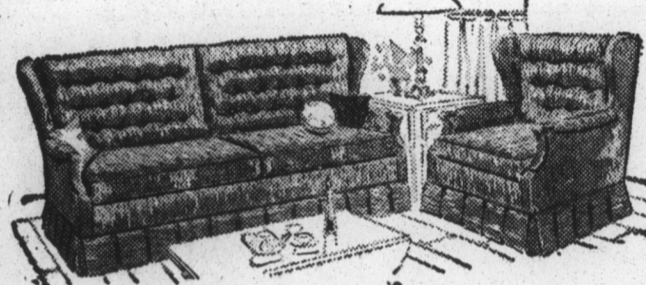

### SOFA AND CHAIR

Regular \$384.45  
Now **\$279.90**  
Only \$3.00 Week

Here is a new living room or den ensemble with old Colonial styling for casual carefree and lifetime comfort. Reversible 5-inch foam seat with full skirt and wing back. Upholstered in your choice of textured long wearing tweed or ever-popular print cover... Now both pieces at an amazingly low price!