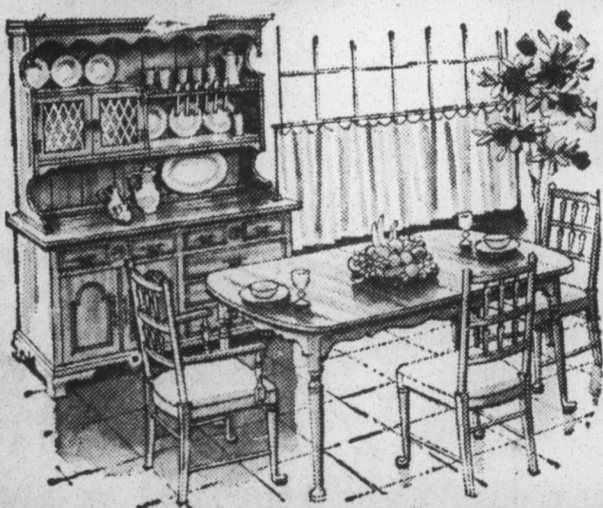

Northern Hardrock Maple — Nutmeg Brown Finish TABLE and 4 WINDSOR CHAIRS

Regular $165.95

Now **$123.75**

Unsurpassed solid hardrock Maple ...
radiates warmth and welcome. This
Early American dining room group re-
tains all the charm and hospitality so
characteristic of this period ...

Now choose from our complete stock
of Drop Leaf Tables — Harvest Tables
— Round Tables — 3 Styles of Chairs
and a choice of Buffet and Hutch.

ALL
Lamps
Pictures
Wall Plaques
NOW

1/3 OFF

REMEMBER 3 WAYS
TO BUY

CASH ... CREDIT ... LAY-AWAY
First Payment Not Due
Until 1963

Shop Colonial Furniture Co. And See How You Too Can Have
Quality Furniture At True Money Saving Prices!!