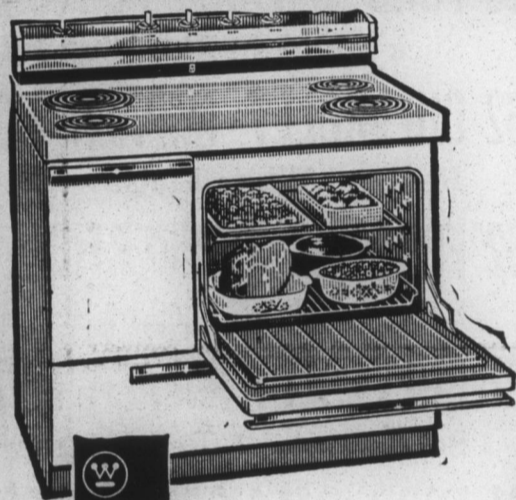

KFE4F

Pay Only $2.50 Per Week

King-Size Miracle Sealed Oven for any-rack
baking.
Smokeless Broiling with porcelain broiler pan.
Infinite Heat Surface Units let you dial exact
heat desired.
Plug-Out Oven Heaters for easy cleaning.
Lift-Off Oven Door for easy cleaning.
Two Storage Drawers for your most-used pots
and pans.

Now
Only **$209.95**
Save $70

EASY TERMS PRICES
INCLUDE SERVICE
And DELIVERY

A NEW
DIMENSION
IN
FLOOR HEATING
COMFORT

Big floor heating
performance in a
**COMPACT
CABINET!**