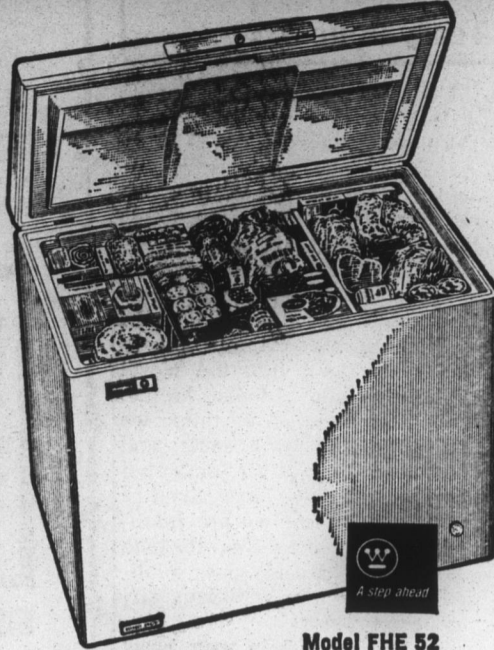

MODEL
8870-UN

Model FHE 52

Deluxe 15 cu. ft.—525-pound capacity.
Quick-Freeze Compartment.
Defrost Drain.
Lift-Out Basket.
Plus SLIM-WALL Insulation, Built-In
Tumbler Lock, Recessed Control, 3-Year
Food Spoilage Warranty, (W) Built-in
Quality.

Regular Price — $269.95

Now
Only **$227.38**

LOW DOWN PAYMENT

Pay As Low As $10.00 Month