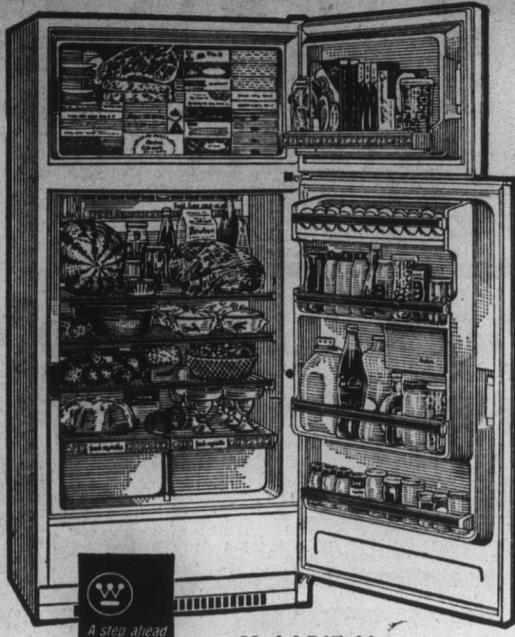

Model RJE 41

Frost-Free-Cold Injector Cooling ends
defrosting forever.
119-pound Frost-Free Freezer never
needs defrosting.
Versatile Shelving—Glide-Out Shelf,
2-Position Shelf.
Plus Magnetic Door Latches, Fast-
Freeze Ice Tray Shelf, Twin Porcelain
Crispers, Butter Compartment, (W)
Built-in Quality.

Regular Price — $459.95

Now
Only **$328.66** W.T.

Only $3.75 Per Week