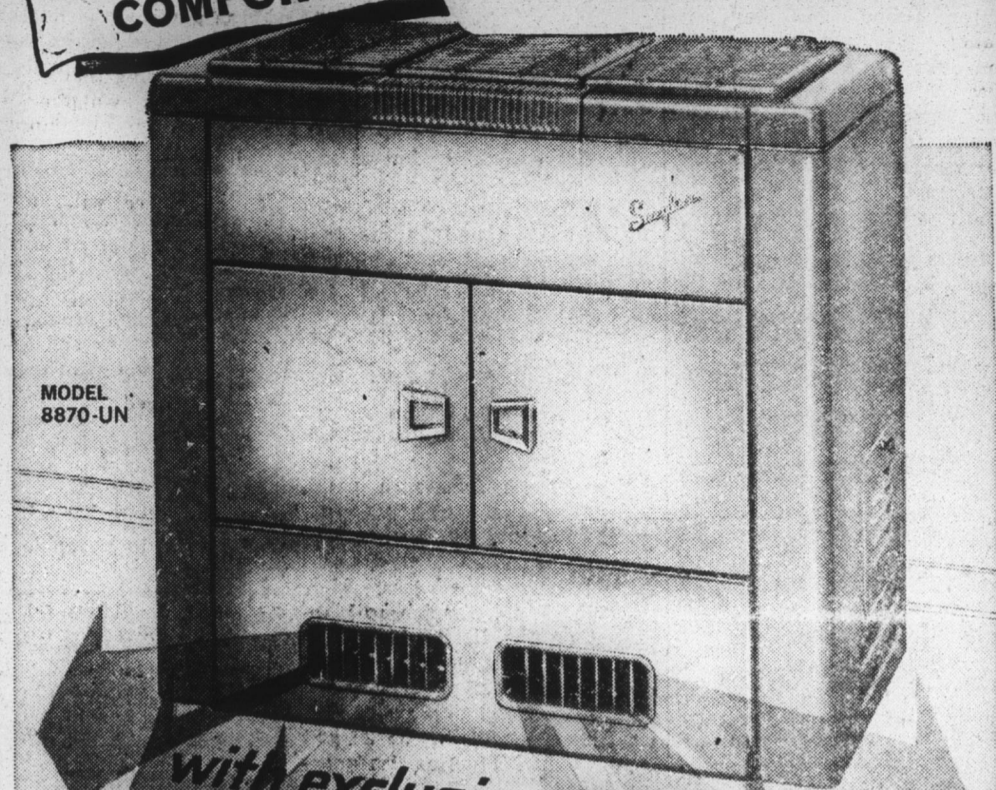

MODEL
8870-UN

with exclusive GUIDED
SUPER FLOOR HEAT

Naturally, it's a patented
**SIEGLER
OIL HOME HEATER**

MORE AND HOTTER
HEAT OVER
YOUR FLOOR!

sweeten' low!
Only 33" high yet
heats like magic!

Priced As Low As

$209.95

No Down Payment

With Trade

Pay Only $2.25 Per Week

**NEW WESTINGHOUSE
HEAVY DUTY 15 WASHER:
ENGINEERED TO PREVENT
COSTLY REPAIR BILLS**