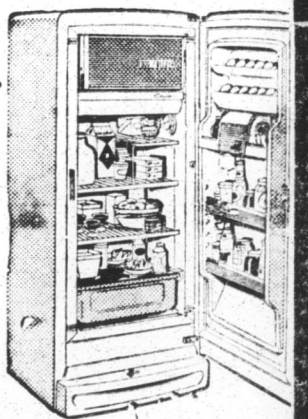

Model TA211

- DOOR STORAGE
- DIAL DEFROST
- MAGNETIC DOOR

THIS WEEK

— ONLY —

$159.95

(with trade)

$2.00 Week

Portable Fan
3 Speed $16.94
For Windows
Box fan ventilates or circulates, safety grill in front and rear. A real buy!

Portable Jack Frost Aero-Jet Fan
Only $1.25 a week
2 speeds move a big volume of air. Swivels in circle. Heavy Duty motor.

ULTRA-COLOR TV
Model M919AEB

All channel VHF-UHF reception with the new Tandem "82" integrated tuning system featuring the exclusive "410" permastatic transistor tuner.
G-E simplified "instant color" controls for quick, convenient tuning of color strength and tint.
General Electric exclusive "CA" color chassis featuring system-controlled picture power and G-E's exclusive new synchronizing system.

$399.95 $4.50 week

Cold Chest and Jug
Your Choice $1.19 Each
1-Gallon Picnic Jug and Chest molded of expanded poly foam. Jug has shoulder, spout, cap. Chest 16" x 12" x 13 1/4".

Backyard Pool
Big $6.66
5' x 12"
Instant set-up pool—One-Piece plastic side-wall and bottom—requires no support.

G-E CONSOLE TV
ALL CHANNEL VHF-UHF RECEPTION WITH THE NEW G-E TANDEM "82" INTEGRATED TUNING SYSTEM.
NOW ONLY
$219.95 W.T. $2.75 Week

Model M753/AMD

GENERAL ELECTRIC Automatic Washer
Model WA50HY

Was $199.95
• Big 12 Lb. Capacity
• Water Saver
• Load Selector
• Water Temperature Selector
• Proven Filter-Flo
• Powered Spray Rinse
• Lint Filter

$169.95 W.T. $2.25 Week

6:70x15 ALL WEATHER "42" BLACK TUBE-TYPE TIRES
$8.95
Plus Tax and Trade-In