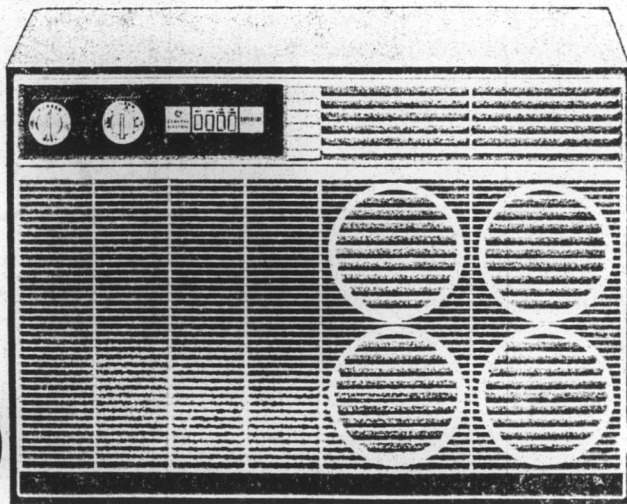

A book is more than type and ink, it stimulates and makes you think. Patronize your local public library.

QUOTE—"Everybody has an impossible dream."—from an Ellery Queen novel.

This is not a plug for Pepsi-Cola, but I don't really "come alive" until Spring makes her colorful, warm and friendly appearance. I merely hibernate during the winter months.

The highlight of the Woman's Club art show held recently in the Barker house was the work of Dale El-

WORLD'S FAIR TOURS

1 DAY TO 2 WEEKS ■ GUARANTEED HOTEL ROOMS ■ ADMISSIONS-SIGHTSEEING ROUND TRIP TRANSPORTATION ■ 3-DAYS IN NEW YORK ONLY $54.35 FROM EDENTON

SEE YOUR TRAILWAYS AGENT AT EDENTON or Write or Phone Trailways Travel Bureau Corp. 1201 S. Blount St., Raleigh, N. C. Phone 833-3601

CAROLINA TRAILWAYS
easiest travel on earth

MR. FARMER!

SEE US TODAY FOR YOUR

FERTILIZER AND SPRAYING NEEDS

WE HAVE A COMPLETE STOCK OF
FERTILIZER ATTACHMENTS

ELECTRONIC DUSTERS

JOHN BLUE DUSTERS

CHEMICAL SPRAYERS

See Us Now For All Your Needs

Byrum Implement & Truck Co.

"YOUR INTERNATIONAL HARVESTER DEALER"

Dealer's Franchise No. 1560

Phone 482-2151

Edenton, N. C.

WEEK-END SPECIALS....

$60 price slash!

New low price for General Electric giant-capacity air conditioners

11,000 B.T.U. Capacity

$259.95

Model RF605A

G-E Superline Air Conditioners are engineered in a wide range of capacities, with heavy duty components to give quiet, effective cooling—for up to seven rooms!

THE NEMA SEAL. The actual seal, affixed to General Electric Room Air Conditioners, signifies that BTU/Hr. watts and ampere ratings are certified accurate by the National Electrical Manufacturers Association.

Now—an astounding low price for a quality G-E Air Conditioner with this huge capacity! Ideal for multi-room cooling and large living areas. Remarkably quiet operation; engineered to provide crisp comfort on humid, muggy days by balancing dehumidification with cooling.

Deluxe General Electric Features:

- Automatic Thermostat—just dial the comfort level you prefer.
- Air Exchanger—provides big ventilation while clearing indoor air of unpleasant smoke and odors
- Reusable Air Filter—easy to clean.

GENERAL ELECTRIC BIG CAPACITY FREEZER

Model CA1222

12.2 CU. FT. FREEZER

- Magnetic Safety Door
- Stores up to 402 lbs. of Food within easy reach
- Extra Storage Space on Door
- Top and all shelves are freezing surfaces for fast uniform freezing.
- Fits into kitchen in one square yd. of floor space.

$189.95

W.T. $2.50 Week

General Electric Refrigerator