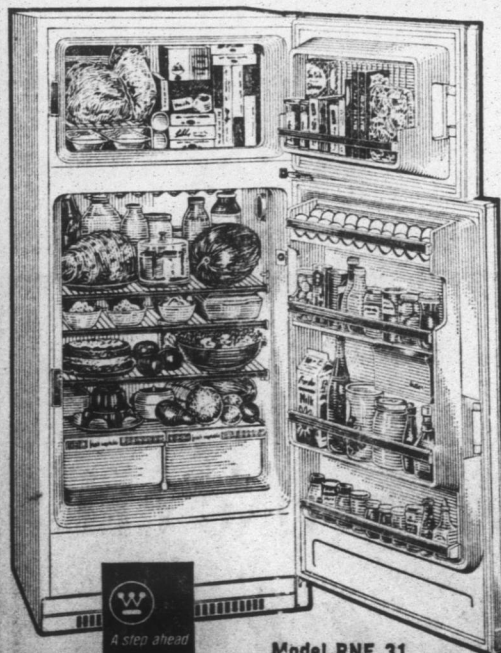

Big Westinghouse REFRIGERATOR with separate 103-pound freezer section!

- Automatic Defrosting in Refrigerator section. Separate 103-pound Freezer.
- Versatile Shelving — Glide-Out Shelf, 2-Position Shelf.
- Magnetic Door Latches open easily, seal tightly.
- Plus — Twin Porcelain Crispers, Package Shelf, spacious Door Storage, Butter Compartment, Built-in Quality.

— SALE PRICE —

$239.95

Pay only $3.00 per week

Model RNE 31

Byrum Hardware Company

DIAL 482-2131—EDENTON, N. C.

"Serving the Albemarle Area for Over 45 Years"

WE SERVICE WHAT WE SELL

FREE - Large Selection Gift Wrapping $1.00 Gifts Wrapping For Mailing For Ladies and Men

TIME TO LAY THOSE GIFTS AWAY