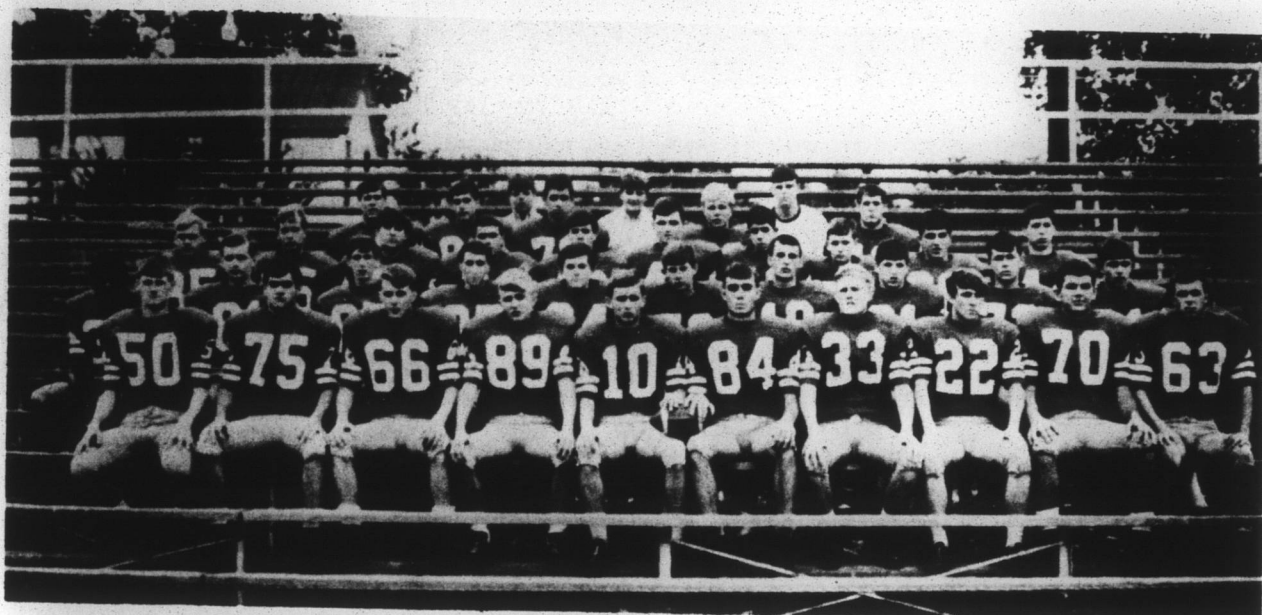

FOOTBALL OPENING

Be On Hand For The First Game Of Season As The "ACES" Play Host To Williamston Green Wave At Hicks Field. Kickoff: 8 P. M.

CHEERLEADERS

CHEERLEADERS: Left to right, Patricia Ashley, Dale Elliott, Rosemary Holmes, Debra Wright, Hejen Pruden, Hettie Wallace, Debbie Wilkins, Sandy Wynn, Miriam Bissette and Shelley Etheridge.

1968 ACES' SQUAD

Front Row, left to right: Ervin Lane, Allen Baker, Tom Cross, George Holmes, Al Partin, Mike Ervin, David Copeland, John Sutton, Allen Swanner, and Roger Shearin. Second Row: Al Coston, Frank Niepraschk, Mike Covington, Cam Byrum, Sandy Davis, Elliott Harrell, Earl Chesson, Dillard Dixon, J. M. Parrish, and Larry Knox. Third Row: George Wheeler, Reggie Griffin, Richard Jackson, Jimmie Overton, Fred Keeter, Jay Swicegood, Dale White, Tom Shepard, John Barrow, and Gigi Leary. Fourth Row: Joe Bunch, Steve Katkaveck, Bill Lewis, Nathan Powell and Mac Washington. Fifth Row: Managers Blake Harmon, Tim Dowd and C. Y. Parrish.

ACES' CO-CAPTAINS

Co-Captains — Left to right: Al Partin and Mike Ervin.

COACHES FOR ACES

Coaches — Left to right: Wayne Bell, Marion Kirby and Tom Bass.

ACES' LINEMEN FOR 1968

First Row, left to right: Ervin Lane, Allen Swanner, George Holmes, Allen Baker, Tom Cross, Roger Shearin, and Mike Ervin. Second Row: Jim Overton, Tom Shepard, Richard Jackson, Dillard Dixon, Sandy Davis, Reggie Griffin and Nathan Powell. Third Row: John Barrow, Elliott Harrell, Frank Niepraschk, J. M. Parrish, Bill Lewis, Steve Katkaveck, Mike Covington and George Wheeler.

ACES' BACKFIELD

Front Row, left to right: Al Partin, Mac Washington, Joe Bunch, Earl Chesson, Fred Keeter, John Sutton and Cam Byrum. Second Row: Al Coston, David Copeland, Jay Swicegood, Larry Knox, Dale White and Gigi Leary.