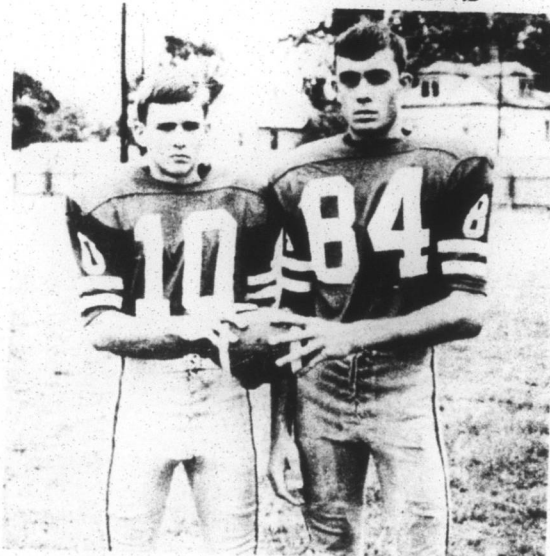

ACES' CO-CAPTAINS

Co-Captains — Left to right: Al Partin and Mike Ervin.