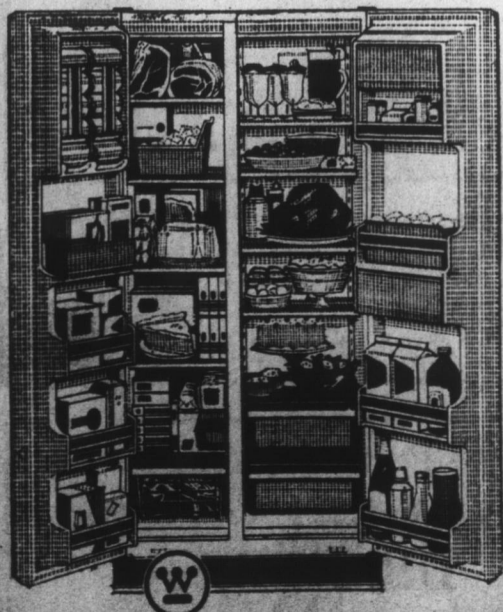

COMPARE VALUE-PRICE **199.95**

Westinghouse
2 DOOR - FROST FREE REFRIGERATOR FREEZER
 • 137 lb. FROST-FREE freezer
 • Snap-in fully adjustable shelves
 • 7 day fresh meat keeper
 • Butter and Egg storage

COMPARE VALUE-PRICE
299.95

SURE SERVICE
 Nationwide protection is provided by Westinghouse Sure Service Centers on these refrigerators and laundry products, anywhere you go in the United States.

FRANK GIFFORD'S NFL - AFL FOOTBALL GUIDE
 Regular Price \$1.00

49c

PLASTIC ICE TRAYS . . . 39c

No Down Payment With Trade-in
 Low Weekly or Monthly Payments
 Free Delivery and Service

Payments as Low as \$10 Per Month

Westinghouse side-by-side in only 32-inches of floor space

- Big 19.2 Cu. Foot Capacity
- 280 lb. Frost-Free Freezer
- 11.15 Cu. Ft. Frost-Free Refrigerator

Model R5H90
 Was \$549.95
 Now Only

\$449.95
 W.T.

ANNOUNCING 2-YEAR

COLOR PICTURE TUBE GUARANTEE
 on all Westinghouse "INSTANT-ON" Color TV's