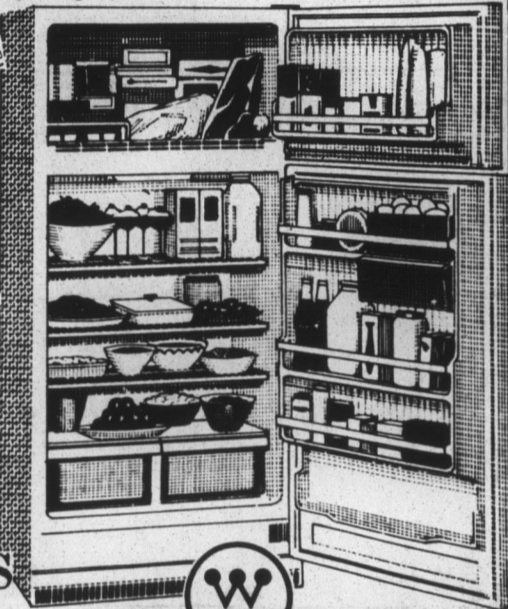

SURE SERVICE
Nationwide protection is provided by Westinghouse Sure Service Centers on these refrigerators and laundry products, anywhere you go in the United States.

FRANK GIFFORD'S NFL - AFL FOOTBALL GUIDE
Regular Price $1.00

49c

PLASTIC ICE TRAYS . . . 39c

No Down Payment With Trade-in
Low Weekly or Monthly Payments
Free Delivery and Service

Payments as Low as $10 Per Month

Westinghouse side-by-side in only 32-inches of floor space