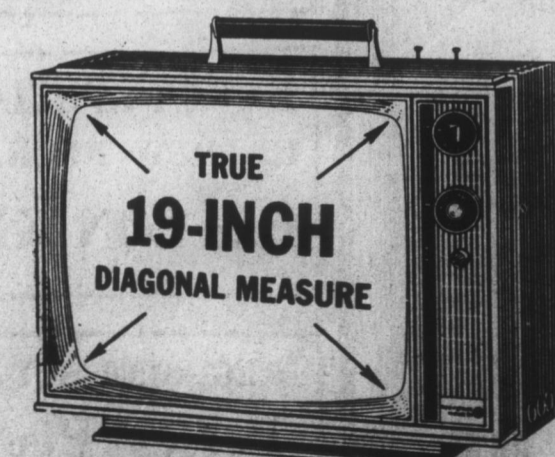

WESTINGHOUSE 25" CONSOLE COLOR TV

MODEL CK93A59
 Big 295 square inch picture, sound instantly, picture in 6 seconds
 Only ...
\$599.95

BP89A49
WESTINGHOUSE 19" DIAGONAL PICTURE INSTANT-ON® PORTABLE TV
 Handsome Trim Shape in Either Charcoal, Grey (BP89A49) or Frontier Gold (BP89B49)
\$159.95
 Compare At Only