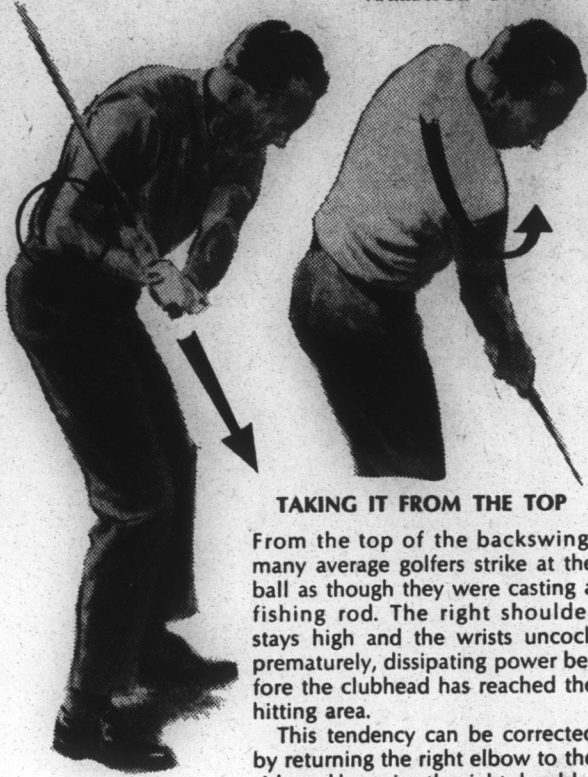

Final Touches Added

Final touches are being added to the gym for the annual Junior-Senior which will be presented tomorrow night. Approximately 200 people are planning to attend. Those attending are: juniors, seniors, faculty members and the Board of Education members.

HOW TO SOLVE GOLF PROBLEMS

JIMMY DEMARET... NARRATOR "SWWC" *

TAKING IT FROM THE TOP

From the top of the backswing, many average golfers strike at the ball as though they were casting a fishing rod. The right shoulder stays high and the wrists uncock prematurely, dissipating power before the clubhead has reached the hitting area.