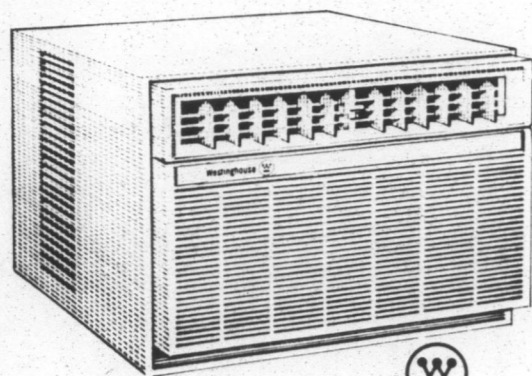

### Westinghouse SUPER HEAVY DUTY Room Air Conditioner

- 11,500, 18,000, 21,000, 24,000 and 26,000 BTU's
- Adjustable Thermostat — Maintains the Room Temperature You Desire Automatically
- Settings For Hi, Medium and Lo Cool, Hi and Lo Fan
- Quiet, Powerful Air Penetration