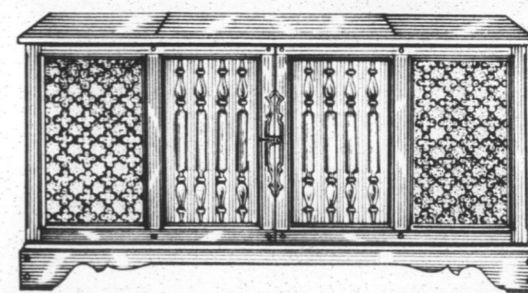

Model RJJ69
A3367

16 CU. FT. FROST
FREE . . . 137 LB.
FREEZER.

AUTOMATIC
ICE MAKER

$319.95
W.T.