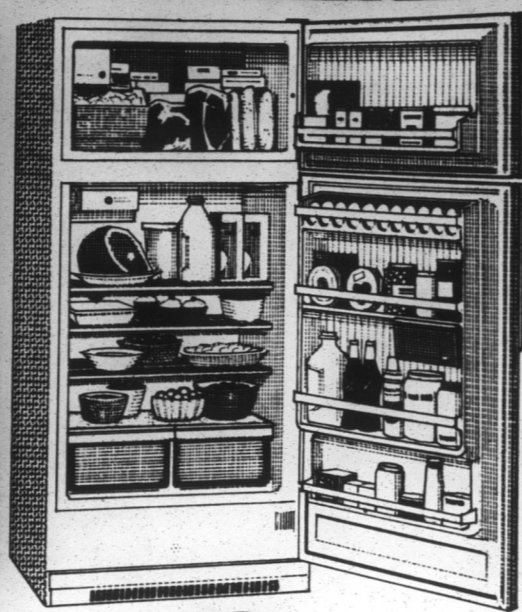

Model RJJ49

14 Cu. Ft. Frost-Free
121 LB. FREEZER

Automatic Ice Maker

7-Day Meat Keeper

Only **$299.95**
W.T.

WESTINGHOUSE COLOR TV and STEREO SALE

ENTIRE STOCK REDUCED