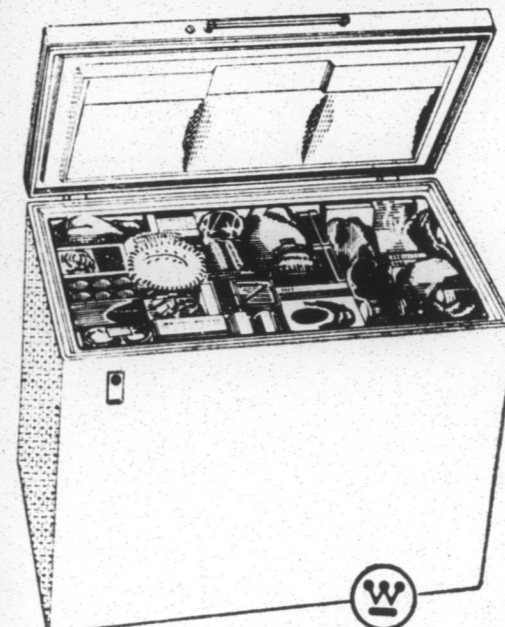

Was \$399.95

NOW ONLY **\$339.95**

Model RJJ69  
A3367

16 CU. FT. FROST  
FREE . . . 137 LB.  
FREEZER.

AUTOMATIC  
ICE MAKER

**\$319.95**  
W.T.

17 CU. FT.  
595-LB.  
CAPACITY  
SLIM-WALL  
INSULATION

BUILT-IN LOCK