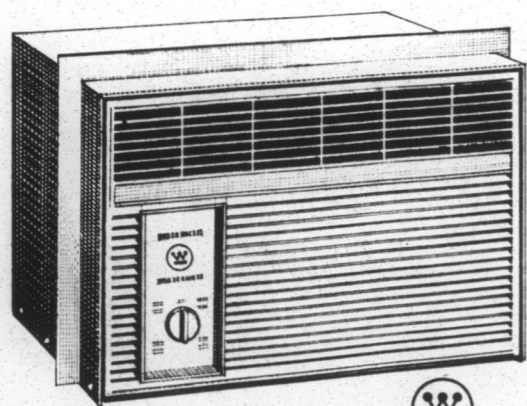

Spring - O - Rama

MAY 21, 22,
23, and 24

COOL IT

WITH A

Westinghouse ROOM AIR CONDITIONER

$109.95

Westinghouse MOBILAIRE® 5000

- FULL 5000 BTU
- WEIGHS ONLY 59 LBS.
- OPERATES ON 115 VOLTS — 7.5 AMPS
- CONTROLS FOR HIGH AND NIGHT COOL
- NO THERMOSTAT

5-Year Replacement Guarantee!

Westinghouse SUPER HEAVY DUTY Room Air Conditioner