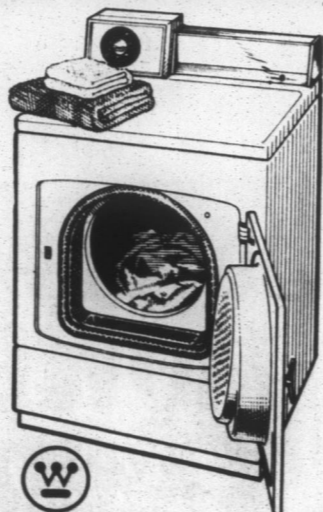

**\$199.95**

EASY TERMS

HEAVY DUTY 16 Westinghouse

Permanent Press Washer

Model LAJ560 Agitator Washer

Exclusive weigh-to-save loading lid • Water saver control with Reset setting • Normal and Gentle agitation/spin speeds • True 16 pound capacity • Double action washing • Heavy duty transmission and stabilizer system • Five water temperature selections including three Permanent Press settings •

Was \$309.95

**\$249.95**

Model LAJ560

Westinghouse

Economy Single Speed  
Automatic Dryer

Model DEJ250 Electric Dryer

Single dial control • Two drying temperature selections including Regular and Air Fluff • Automatic time control with automatic shut-off • Easy-to-reach lint collector • Balanced air flow system • Multiple exhausting • Safety door switch • Porcelain enamel basket.