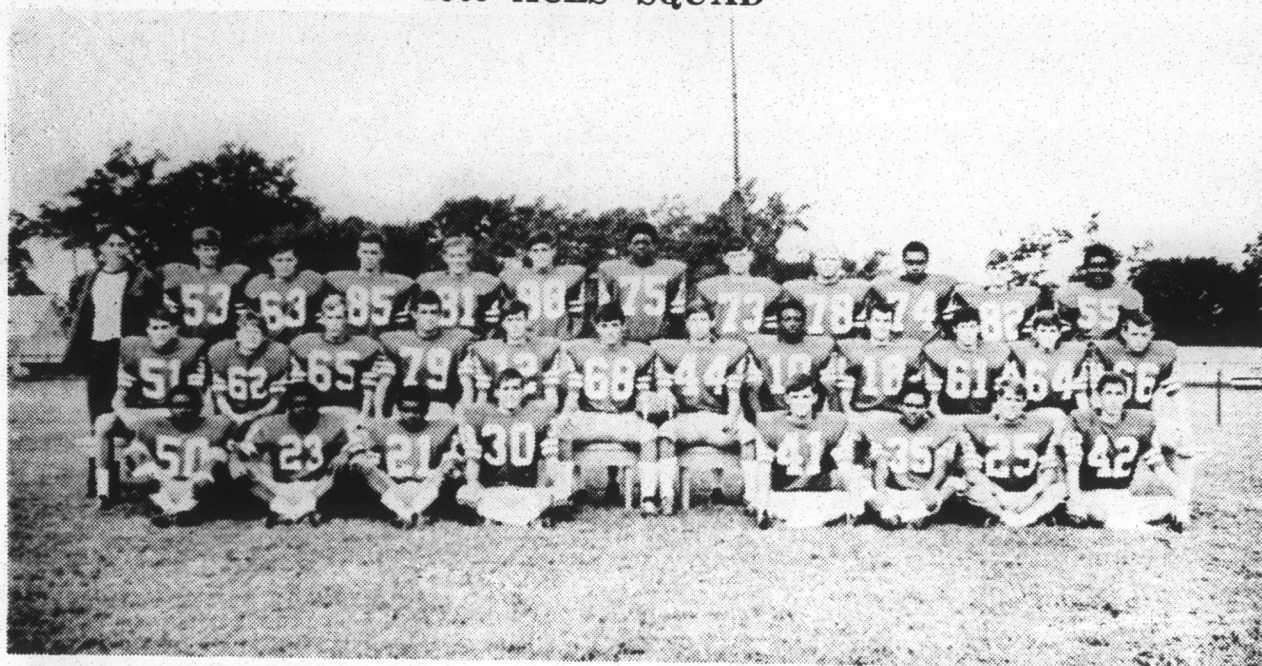

FOOTBALL OPENING

**Be On Hand For The First Game
Of Season As The "ACES" Play
Host To Camden
At Hicks Field. Kickoff: 8 P. M.**

CHEERLEADERS

Cheerleaders, left to right: Barbara White, Beth Katkaveck, Ginna Jones, Janice Redmon, Debbie Wilkins chief; Hettie Wallace, Sarah Wills, Miriam Bissette and Phyllis Anthony.

ACES' LINEMEN FOR 1969

Front row, left to right: Larry Felton, Jim Overton, Elliott Harrell, Lewis Brothers, Dillard Dixon, Keith Ross, Tom Shepard, Sandy Davis, Reggie Griffin, Payne Spruill and Johnny Barrow. Back row, J. M. Parrish, Elton Bond, Sidward Boyce, Nathan Powell, Bill Lewis, Scott Kee, Paul Waff, John Raines and Steve Katkaveck.

1969 ACES' SQUAD

Front row, left to right: Larry Felton, Michael Lamb, Raymond Jernigan, Joe Bunch, Jay Swicegood, Clarence Moore, Mac Washington and Lee Leary. Second row, Jim Overton, Keith Ross, Reggie Griffin, Bill Lewis, Fred Keeter, Johnny Barrow, Gigi Leary, Charley Fayton, Earl Chesson, Dillard Dixon, Sandy Davis and Wayne Spruill. Third row, Art Beeler, manager, Elliott Harrell, Tom Shepard, John Raines, Scott Kee, Steve Katkaveck, Sidward Boyce, J. M. Parrish, Nathan Powell, Elton Bond, Paul Waff and Lewis Brothers.