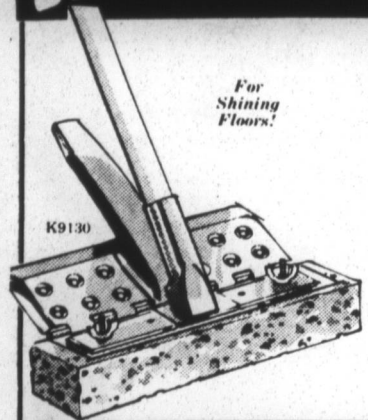

Limit 2

For Shining Floors! K9130

GRAND OPENING SALE

Basketball And Goal Set

Official size and weight ball plus 18-in. goal, net.

4.88

Limit 1

Special Sizzler Savings! G4135