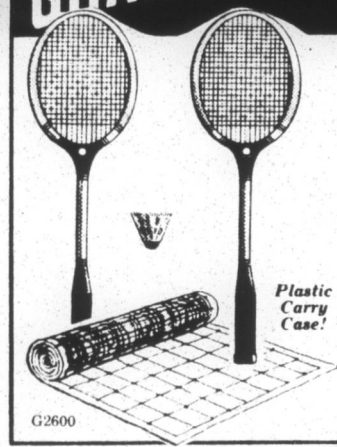

GRAND OPENING SALE

Giant Plastic Utility Bags

Heavy-duty polyethylene. 16x14x50-in. Pkg. of 10!

66¢

Limit 2

X1419

GRAND OPENING SALE

Broom Type Leaf Rack

19-in. rectangular spread, 4-foot hardwood handle!

79¢

Limit 2

Big Sizzler Sale! X1623

GRAND OPENING SALE

Wearwell Motor Oil

Keeps vital engine parts clean! 1 qt non-detergent.

1.19

Limit 6

S.A.E. 20, 30 or 40 Weight! 2T1502.04.06

GRAND OPENING SALE

2-Player Badminton Set

2-player set...nylon-string rackets, birdie, 6 ft. net!

99¢

Plastic Carry Case! G2600