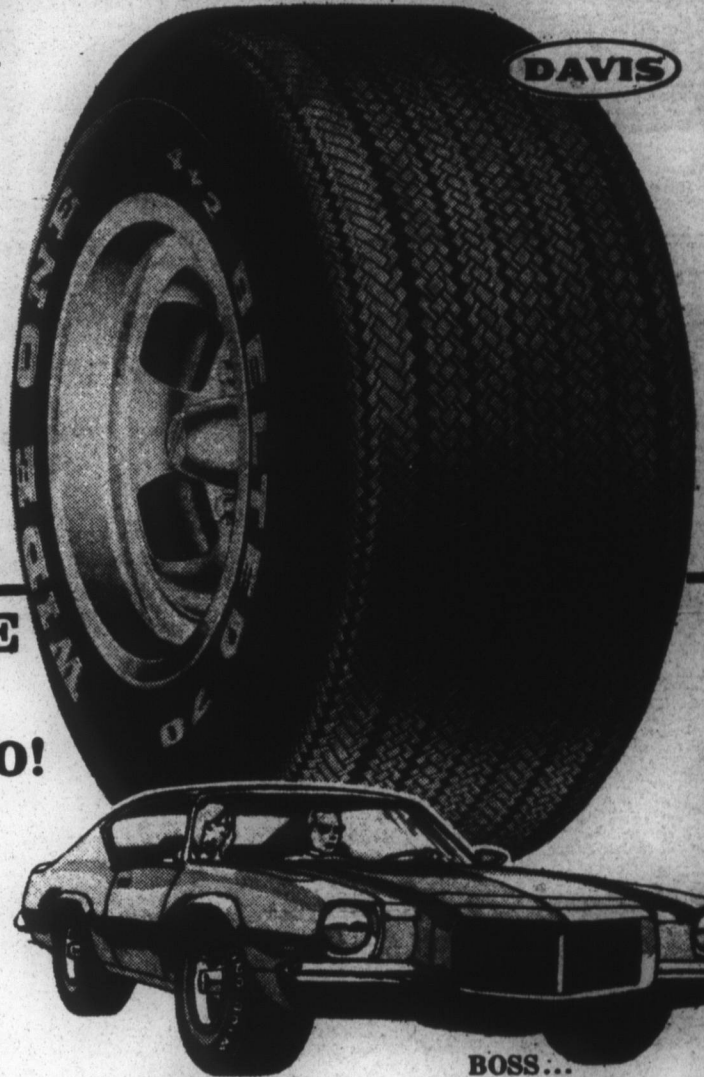

# SAVE 15% NOW!

**4** Plies of Miracle Polyester Cord  
**PLUS**  
**2** Super Strong Fiberglass Belts

## TOUGH ONE 4+2

Fiberglass belted design provides rugged impact protection, long wear!

Exclusive X-10 TRED improves tread wear, adds tire life!

Newest twin whitewall styling!

78-series low profile, contoured design hugs the road, runs cool!

## WIDE ONE 4+2 BELTED 70!

Raised white letters give you the "now look"!

4 polyester plies plus 2 tough glass belts defy toughest roads, give long mileage!

**BOLD...**  
styled for today's muscle cars!

**BRAWNY...**  
tough, glass belts!