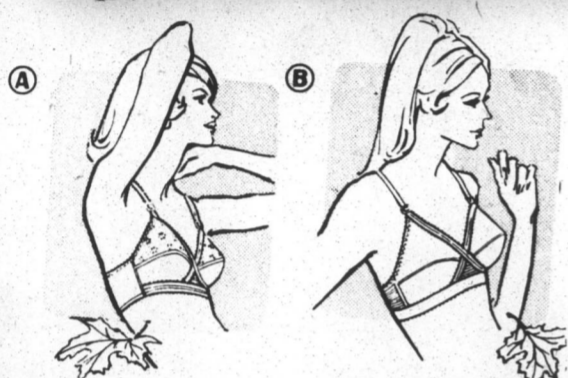

Playtex Fall Wardrobe SALE