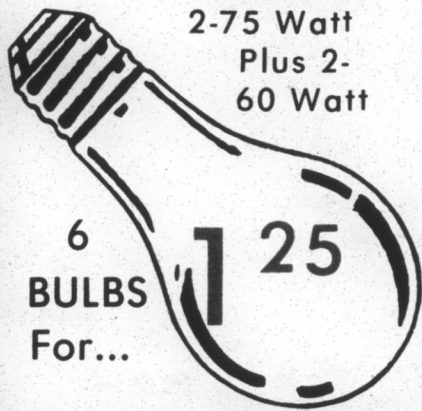

**8 85**  
Per Gallon

**Lightweight and Sturdy Aluminum EXTENSION LADDER**

(Commercial — 200 Lb. Rating)

16 Foot Model

(Max. Working length — 13')

**18 95**

These easy to handle but hard working ladders come in several popular sizes. All models are loaded with quality and safety features. Many, many uses.

**DAP PRODUCTS**

LATEX CAULK

Cartridge **82¢**

SPACKLING

1/2 Pint **55¢**

**Handi-Pak**

2-100 Watt

2-75 Watt

Plus 2-

60 Watt

6  
BULBS  
For...

**1 25**

**ALUMINUM SCREEN WIRE**

As low **6¢**  
as **Sq. Ft.**

Now is a good time to screen in your porch or patio. This all aluminum wire comes in all popular widths. Helps you enjoy summer.

**progress® Light Up**

A. Polished Brass with milk white ceramic. Holds 1-100 watt

B. Chrome base white ceramic. 3/4"

C. 12" Square Room fixture.

D. Polished Brass. Blown, ha

E. 13" long Var white diamond glass. Grounded