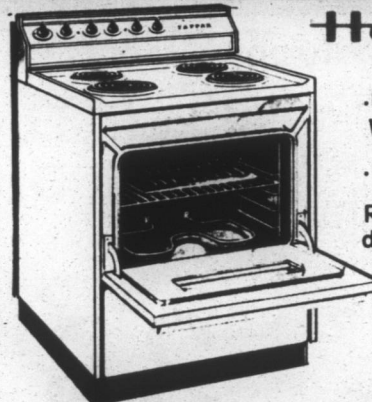

**progress® Light Up**

A. Polished Brass with milk white ceramic. Holds 1-100 watt

B. Chrome base white ceramic. 3/4"

C. 12" Square Room fixture.

D. Polished Brass. Blown, ha

E. 13" long Var white diamond glass. Grounded

**Hotpoint 30" Electric Range**

.Big 23" Wide Oven With Lift Off Door

.Plug-Out Surface Units

Raised back panel protects kitchen wall. damp cloth. Oven & Top unit "on" indicator

Deluxe visualite oven window for