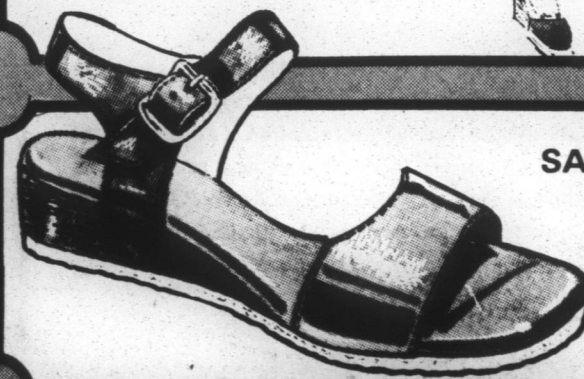

100% cotton thievs cloth with stitched band waist. 24" length. Sizes 5 to 15.

**SALE! OUR 'MISS B'
JACKET DRESSES**

REGULAR \$2.00 **9.88**

Fashionable 2-piece jacket dresses in florals, stripes and solids. Sleeveless or sun dress styling with long sleeve jackets. Sizes 2-6x.

**SALE! OUR 'MISS B'
SIZE 7 TO 14 SPRING
FASHION DRESSES**

REGULAR 14.00 **10.88**

Polyester blended jacket dresses with long or short sleeve jackets over sleeveless waistline dresses.

**SALE! OUR "BUG-OFF"
GIRLS' KNIT TOPS**

4.44 AND 4.88
REGULAR 5.00 AND 6.00

Polyester/cotton blended short sleeve knit tops in solids, stripes and scenic designs. Sizes 7 to 14.

**SALE! GIRLS' 7-14
PANTS AND JEANS**

7.44 AND 9.44
REGULAR 9.00 AND 11.00

Fashion model jeans and slacks with waistband and fashion pockets. Mac-washable cotton. Sizes 7-14.

**SALE! "SWEETBRIAR"
LADIES' SANDALS**

REG. 18.00 **12.88**

Low wedge heels with open toe and heel. Cushioned insole.