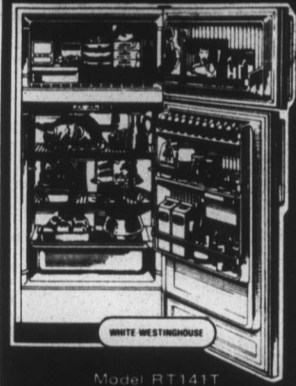

Model RT141T

14.0 CU. FT. FROST-FREE REFRIGERATOR-FREEZER!

- Energy Saver switch!
- Adjustable shelf!
- Big full width crisper!
- Butter and egg storage!

$429