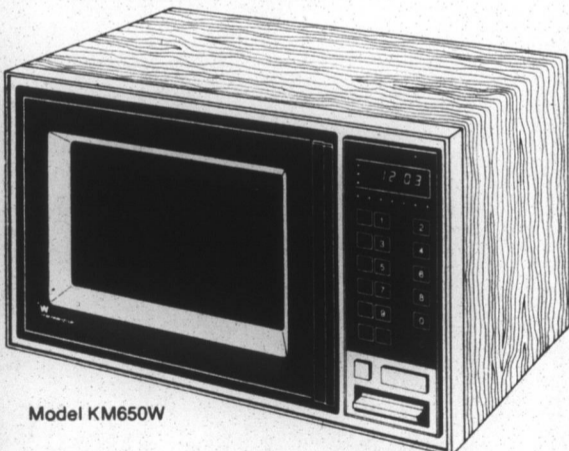

MICROWAVE OVENS

FROM

W White Westinghouse

- Multiple Power Levels—cook many more kinds of foods—up to 75% faster!
- Extra-easy-to use—even the kids can cook their own meals!
- Triple safety interlocks and no-heat cooking make them safer than conventional cooking!
- No heat, no spatter—easy cleanup!
- Cook in glass, plastic, paper plates!
- Save time, money, energy!

Model KM650W

Custom Model KM650W with Touch 'n Set Programmable Controls

- Program it to defrost, then cook in one operation
- 6 Touch 'n Set power levels
- Digital 100-minute timer converts to clock
- Cook by temperature with Temperature Probe for perfect doneness every time
- Holds a 22 lb. turkey

Prices
Start At

$299

Use Your Trade-
In as a Down
Payment

Pay on Low
Monthly Terms

FIRST
PAYMENT NOT
DUE 'TIL FEBRUARY

Free Delivery
Guaranteed
Service

VISIT BYRUM'S

TOY-LAND

COLUMBIA BICYCLES

USE OUR
LAY-AWAY PLAN

WHITE- WESTINGHOUSE SELECTED VALUE!

We chose this model especially
because it offers top value for
your money, extra conven-
ience and reliable operation!