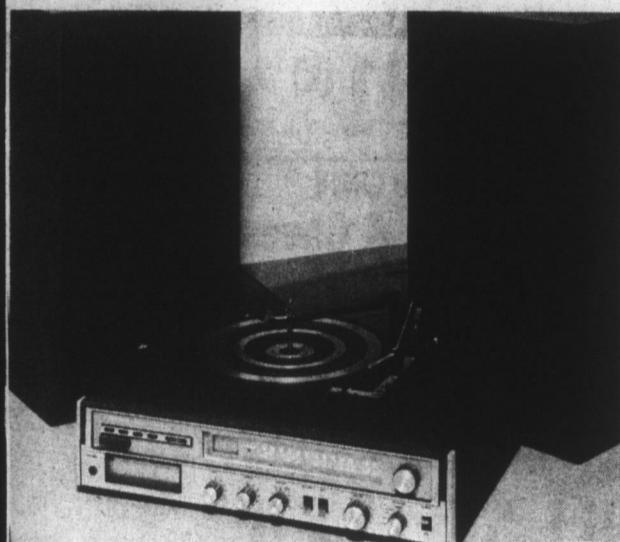

Model M-430-5b

Monteverdi Deluxe AM/FM Stereo Receiver with Built-in 8-Track Player and Professional Record Changer

- Lighted slide-rule vernier tuning dial
- Lighted tuning meter for precise tuning
- FM stereo indicator light
- Rotary controls for bass, treble, balance, volume, tuning, function selection
- Toggle switches for power, AFC and 2/4 speaker selector
- Stereo 8-track player with automatic and manual channel selector
- Illuminated 8-track program indicators
- 8-track tape storage compartment (not shown)
- Professional record changer with diamond, stylus, cue control, anti-skate and dust cover
- Stereo headphone jack for private listening
- External speaker jacks
- Built-in FM line cord antenna
- External FM antenna terminals
- Twin 8" ducone speakers in formed front 23" enclosures
- Simulated walnut vinyl woodgrain covered cabinets

Above
Model **$259**

Other Models
As Low As **$159⁰⁰**