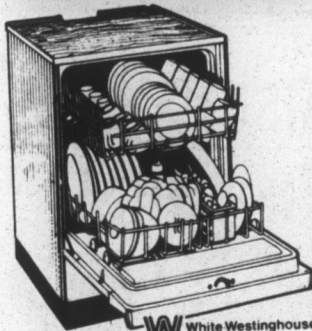

Model SC450W

Convertible Dishwasher with 3-Pushbutton Control

- Woodgrain "Micarta" top in butcherblock design
- Three pushbuttons plus timer give 12 cycle combinations
- Pots 'n Pans Cycle—extra-powerful scrubbing to pots, pans, casseroles
- Fine China setting for delicate dinnerware and glassware

$279

WHITE- WESTINGHOUSE SELECTED VALUE!

We chose this model especially
because it offers top value for
your money, extra conven-
ience and reliable operation!