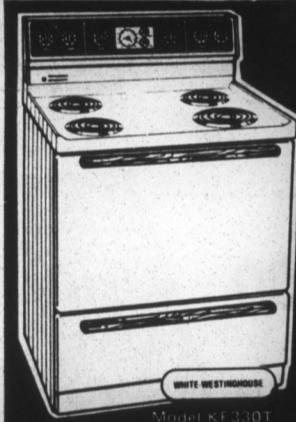

Model KF330T

30-IN. H. ELECTRIC RANGE WITH TIMING CENTER!

- Automatic timing center with 60 minute timer!
- Plug-out surface units for easy cleanup!
- Infinite heat control between "Off" and "High"!
- Oven and surface unit signal lights!
- Porcelain enameled top, oven and body!

$319