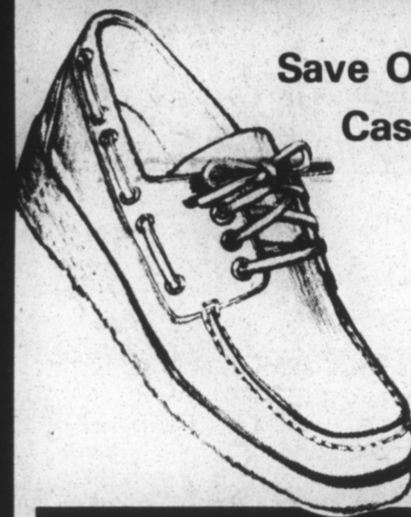

Shop Our Health And Beauty Aids Dept. For Extra Special Discounts On Selected Items During Our George Washington Sale!

Sale! Save On Men's Famous LEVI'S® Jeans!

12.88

Regular 14.88

A collection of 100% cotton heavyweight denim jeans with flare or straight legs. Or you can choose from flare or straight leg corduroy jeans in beige, navy, lava, light blue and grey. Men's sizes.

Save Over 30% On 'Moby' . . . The Casual Shoe For Men On Sale!

26.22

Regular \$38

Styled with a comfortable leather upper and a crepe wedge bottom. Three-eyelet tie oxford in tan only. From our own Andhurst collection. In D and EE widths.