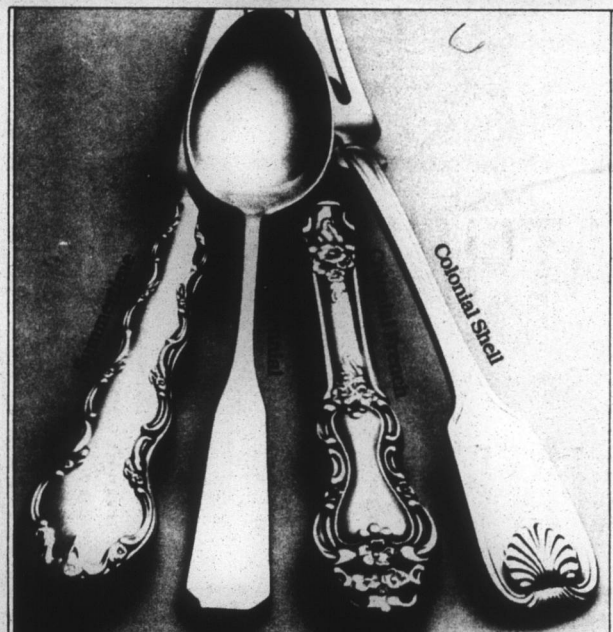

# SALE

COMPLETE STOCK

13" - 19" - 25" RCA Color TV's

Reduced Up To **\$100.00**

Bring the magic home on RCA's SelectaVision Videodisc System. RCA Videodiscs offer the best in movies, concerts, sports, plus much more. And the RCA Videodisc Player brings it all to life—right in your living room. It connects to any TV set, and it's easier to use than a record player.

**RCA SelectaVision SFT100 Videodisc Player**

ONLY **\$499.00**

**RCA 5" diagonal black & white AC/DC Playmate 5 TV with AM/FM Radio and Weather Band**

**18/8 Stainless Set Sale-25% OFF**

Save on all 20, 45 and 65-piece sets

**REED & BARTON**  
Luxury Stainless

... crafted in lustrous 18/8 steel by Reed & Barton's master silversmiths. This American flatware is maintenance-free and the very finest stainless you can buy. Begin with a 20-piece starter set (four 5-piece place settings) or buy a service for 8 or 12, complete with beautiful serving pieces. Perfect for wedding gifts, too! Nine patterns on sale 'til June 27th.