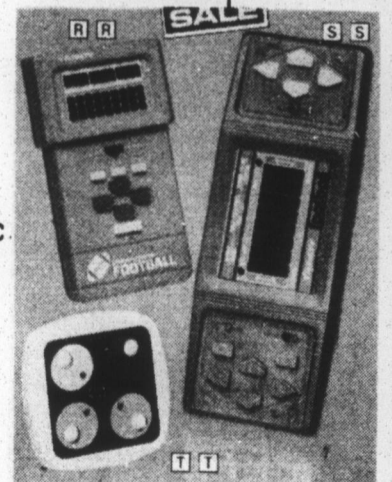

**TV SERVICE
PHONE 482-4466**