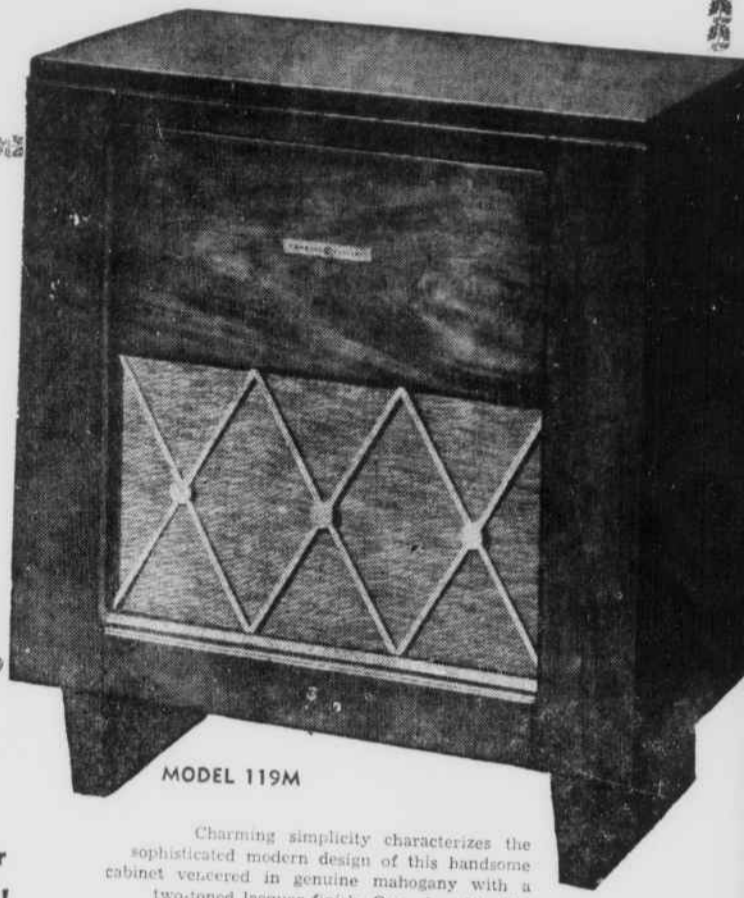

TRADE-IN YOUR OLD RADIO NOW FOR CHRISTMAS!

FROM \$35 to \$95
ON YOUR OLD RADIO

Here is a "Break" for Santa! Give your family a new General Electric radio this year . . . and actually save money! Imagine getting all the big, new features offered only by General Electric at savings up to \$95.00 by trading in your old radio! These new consoles are beauties . . . with the famous G-E electronic reproducer, beam-a-scope, natural color tone, and many other exclusive G-E features.

MODEL 119M

Charming simplicity characterizes the sophisticated modern design of this handsome cabinet veneered in genuine mahogany with a two-toned lacquer finish. One piece lid lifts to disclose the radio controls at the left and the phonograph compartment at the right!

A G-E makes an ideal gift for the children . . . these small table models are exceptional values!

here is an

amazing radio!

Graceful design and unusual convenience of operation distinguish this cabinet panelled in genuine mahogany with a two-toned durable lacquer finish! An automatic radio-phonograph at its best . . . genuine FM so virtually static-free in NATURAL COLOR TONE too! Famous G-E Electronic Reproducer assures new beauty from every record it touches! Both FM and AM and G-E built-in Beam-A-Scope for clear and sensitive reception. A gift sure to be appreciated.