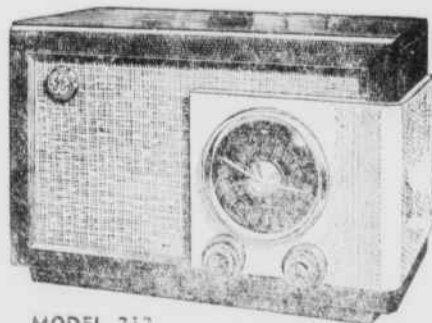

A G-E makes an ideal gift for the children . . . these small table models are exceptional values!

here is an

amazing radio!

Graceful design and unusual convenience of operation distinguish this cabinet panelled in genuine mahogany with a two-toned durable lacquer finish! An automatic radio-phonograph at its best . . . genuine FM so virtually static-free in NATURAL COLOR TONE too! Famous G-E Electronic Reproducer assures new beauty from every record it touches! Both FM and AM and G-E built-in Beam-A-Scope for clear and sensitive reception. A gift sure to be appreciated.

REG. PRICE . . . \$299.50
LESS YOUR OLD RADIO . . . \$ 50.00

YOU PAY ONLY **\$249.50**

MODEL 376

FM

WE RECOMMEND THESE! They're performance engineered at Electronics Park by the genius that built the best FM receivers in the world more than 10 years ago than any other manufacturer!