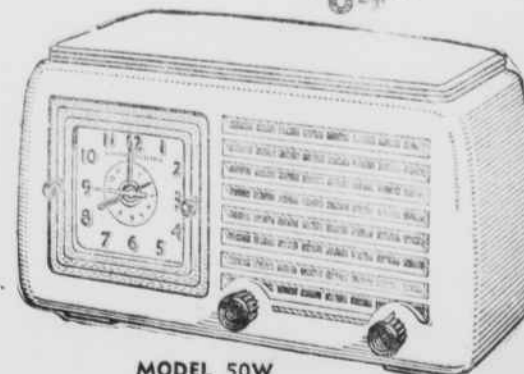

MODEL 50W

The famous G-E Clock Radio! A Clock . . . Electronic Reminder . . . all in one! Superb tone, superb performance . . . superb styling . . . in ivory plastic. A delightful gift for any member of the family!

FORMERLY $29.95 **$24.95**