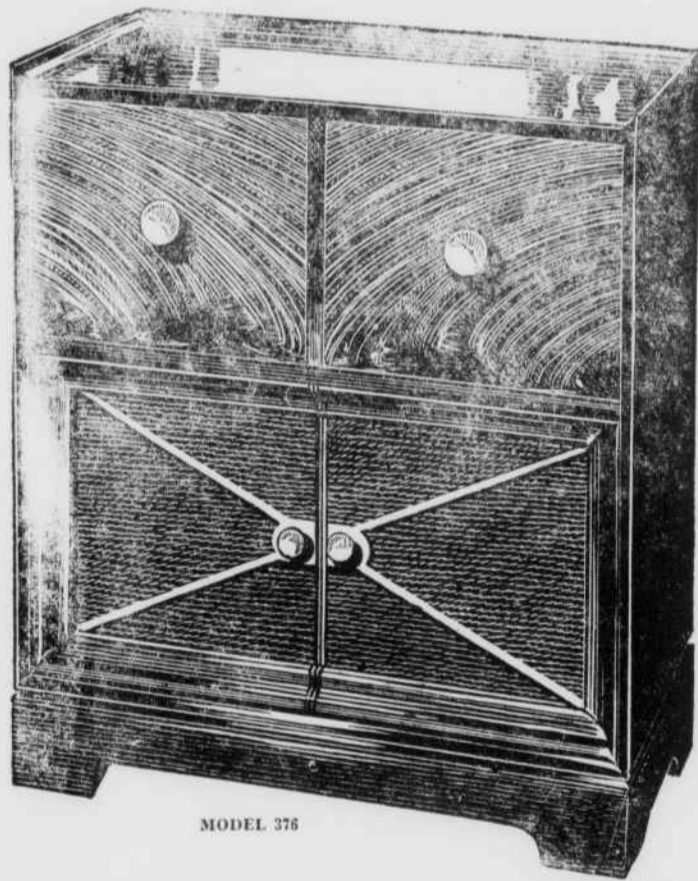

FM

WE RECOMMEND THESE! They're performance engineered at Electronics Park by the genius that built the best FM receivers in the world more than 10 years ago than any other manufacturer!