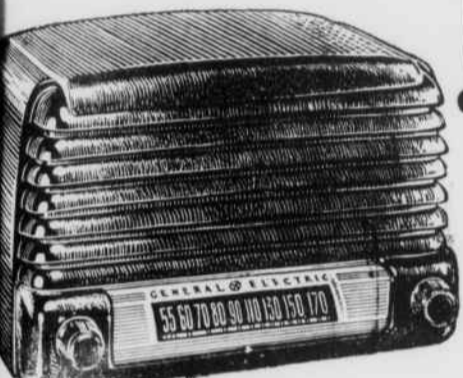

\$55.95

MODEL 60

Another G-E Clock Radio! Get one and wonder how you ever lived without it! It wakes you up with music . . . turns itself on your "pet program" automatically! Use it to remind you of anything all during the day!

\$39.95

MODEL 202

NATURAL COLOR TONE . . . a Deluxe Table Radio! Standard broadcasts in natural color tone . . . truly a wonderful gift for any room in the house. Rich Rosewood plastic cabinet . . . a deluxe table radio . . . in tone and performance!

\$34.95

MODEL 50W

The famous G-E Clock Radio! A Clock . . . Electronic Reminder . . . all in one! Superb tone, superb performance . . . superb styling . . . in ivory plastic. A delightful gift for any member of the family!

FORMERLY \$29.95 **\$24.95**

MODEL 107

Exceptional Value, easy visibility of tuning scale are "built-in" this G-E Table model! Built-in Beam-A-Scope. 4-inch dynapower speaker. An "extra" radio . . . an exceptional gift!