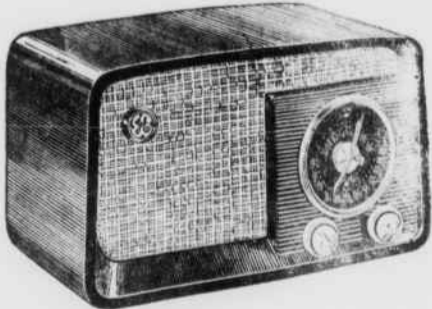

MODEL 210

Both FM and Standard Radios at their best! Enjoy the glorious realism of natural color tone . . . built-in antennas for both FM and AM. Powerful speaker with G-E Alnico 3 permanent magnet. Rich Rosewood cabinet.

$55.95