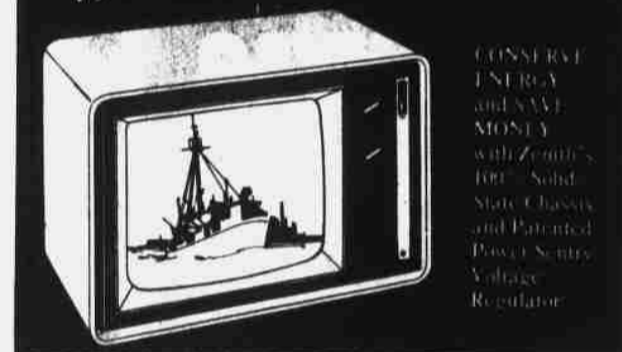

SAVE $30.00 **$489.95**