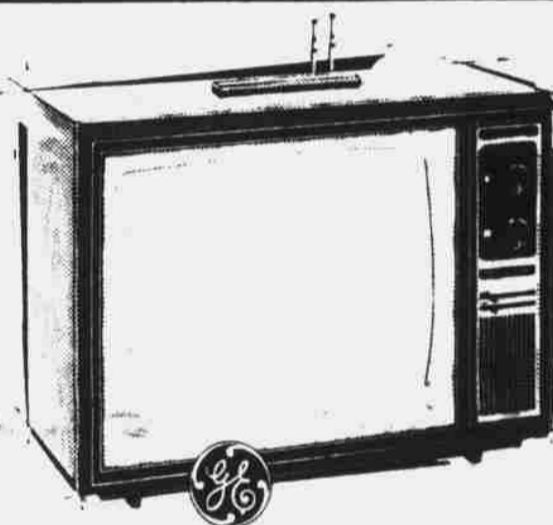

MODEL QA 7412 WD

19" 100% SOLID STATE
ONE-TOUCH TUNING
BLACK MATRIX TUBE
MODULAR CHASSIS

SAVE $30.00

NOW ONLY

$399.95