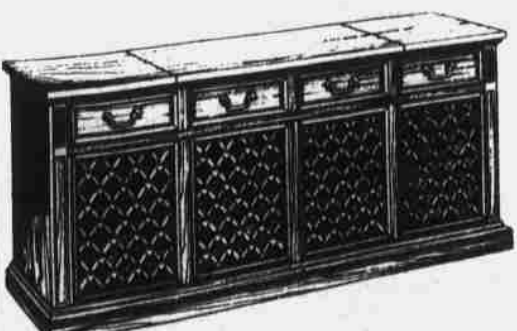

GENERAL ELECTRIC MODEL MB 9160

25" 100% SOLID STATE

SAVE $40

NOW ONLY **$539.95**