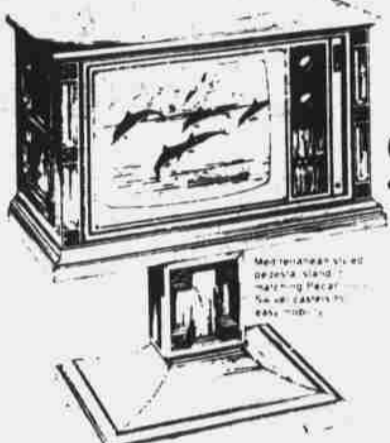

Inspired by viewers' reactions to the Bunker's neighbors on the top-rated "All in the Family," the new contemporary comedy series stars Isabel Sanford, Sherman Hemsley and Mike Evans as Louise, George and Lionel Jefferson, respectively. Also featured in the new comedy are Roxie Roker and Franklin Cover as the Jeffersons' new neighbors, and George's nemeses, Helen and Tom Willis,

SAT., JAN. 18, 1975

THE CAROLINA TIMES-5A

Paul Benedict as another new neighbor, Englishman Harry Bentley, Berlinda Tolbert as Lionel's fiancée, Jenny Willis, and Zara Cully as Mother Jefferson.

With George Jefferson's cleaning business booming, he insists his family leave the "Plain folks" and move up to the east side with the "fancy folks." The Jefferson family

quits Queens and the Bunkers on "All in the Family" Saturday, Jan. 11 8 p.m. Ch.11, and show up as the stars of their own show the following Saturday.

George hopes relocation and his newly acquired wealth will mean the end of his problems in general and his troubles with neighbors in specific.

SATURDAY

JANUARY 17th and 18th

Get this $399.50 value...matching pedestal-base with casters for only $199.50 when you buy this

1975 **ZENITH** solid-state **CHROMACOLOR II** 19" decorator compact for **$519.95**

SAVE $40.00

CHROMACOLOR II
New compact size in console TV

The LYMAN - F4084P

SAVE $30.00

NOW ONLY

$569.95

OUR LOWEST PRICE EVER ON A G.E. 25" CONSOLE COLOR