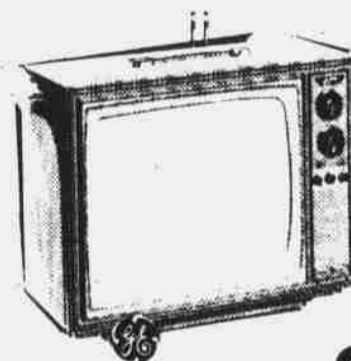

16" PORTABLE
100% SOLID STATE
AUTO. FINE TUNING

NOW ONLY

$299.95

(1 ONLY)

MODEL BA 6218

15" PORTABLE

THE ADVENTURER
15" PORTABLE
HYBRID CHASSIS,
UP FRONT CONTROLS
LIGHT WEIGHT
(2 ONLY)

NOW ONLY

$119.95