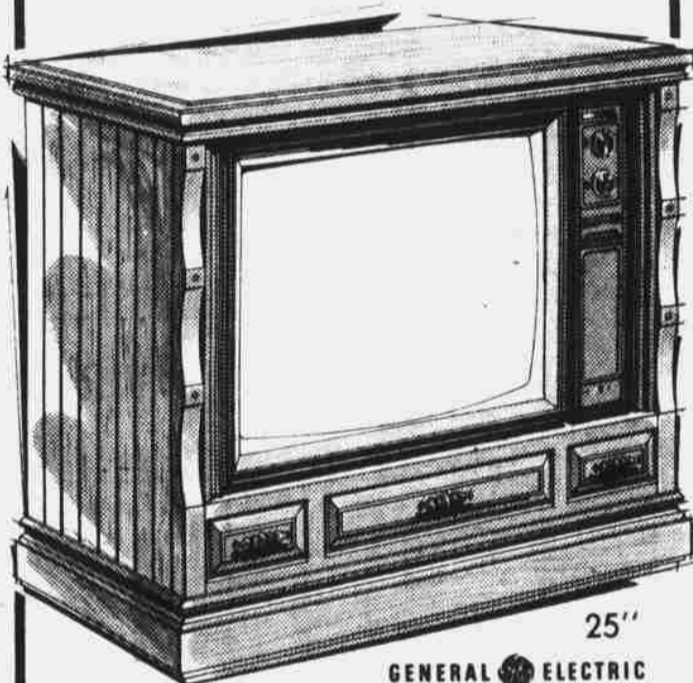

GENERAL ELECTRIC

MODEL MB 9164 PN

100% SOLID STATE
ONE - TOUCH TUNING
SPECRA-BRITE PICTURE TUBE

SAVE $50

ON SALE FOR **$569.95**