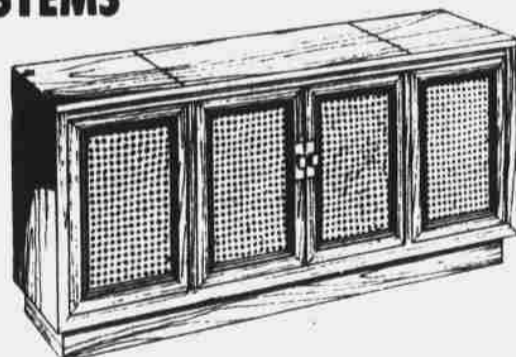

MODEL FR 923 W CONTEMPORARY
MODEL FR 925 MEDITERRANEAN WITH 8-TRACK
RECORDER/PLAYER

SAVE $40.00

ON SALE FOR

$469.95