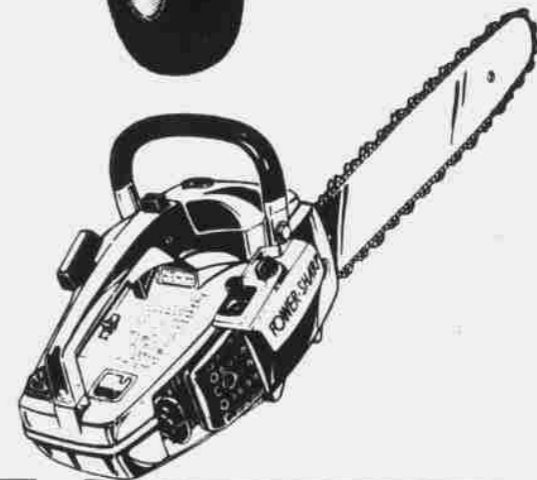

\$300 off 16-HP Garden Tractor

Regular \$1749
Attachments Extra

\$1449

A rugged 16-HP twin-cylinder engine throbs with smooth responsive power. It handles our full range of optional attachments. Alternate-firing pistons in opposed cylinders help reduce vibration. An oversized spark-arrest muffler. Auto-type steering, electric key-start ignition, combination brake/clutch pedal and wide pneumatic tires. All-gear transmission, 6 forward, 2 reverse.

\$100 Off 10-HP lawn tractor with 36-in. mower
\$769

Regular \$869
Rugged all gear transmission has 3 forward speeds and 1 reverse. Auto-type steering. Brake/clutch pedal. Quick-adjustable Seat.

Ask About Sears Convenient Credit Plans!

Sears 5-HP gear drive roto-spader
228⁸⁸

Sears low price
Slicer tines till 12 or 22-in. wide swath. Wheels adjust to 7 positions for desired depth. Drag stake adjusts to 6 positions. Partially assembled.

\$20⁰⁷ Off on 2.1 cu. in. Sears gas chain saw
Regular \$199.95 **179⁸⁸**

Power-Sharp® built-in chain sharpener. 14-inch sprocket-nose guide bar. Auto manual oiling. Barracuda chain is the fastest-cutting chain saw we have. Chain saw prices start as low as . . . 99.99.