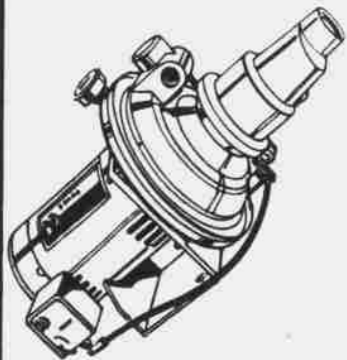

$20⁰⁷ Off Shallow Well Pump
Reg. $129.95 **109⁸⁸**
Corrosion-resistant shallow well pump. 1/2-HP motor.