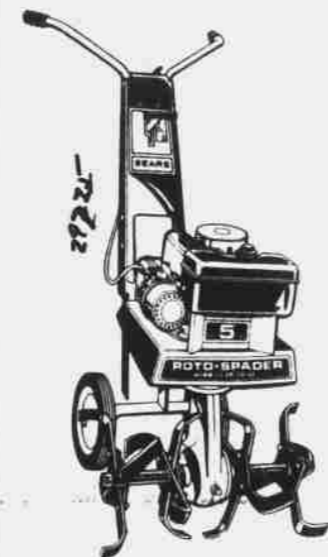

\$300 off 16-HP Garden Tractor

Regular \$1749
Attachments Extra

\$1449

A rugged 16-HP twin-cylinder engine throbs with smooth responsive power. It handles our full range of optional attachments. Alternate-firing pistons in opposed cylinders help reduce vibration. An oversized spark-arrest muffler. Auto-type steering, electric key-start ignition, combination brake/clutch pedal and wide pneumatic tires. All-gear transmission, 6 forward, 2 reverse.

\$100 Off 10-HP lawn tractor with 36-in. mower
\$769

Regular \$869
Rugged all gear transmission has 3 forward speeds and 1 reverse. Auto-type steering. Brake/clutch pedal. Quick-adjustable Seat.

Ask About Sears Convenient Credit Plans!

Sears 5-HP gear drive roto-spader
228⁸⁸

Sears low price
Slicer tines till 12 or 22-in. wide swath. Wheels adjust to 7 positions for desired depth. Drag stake adjusts to 6 positions. Partially assembled.

\$20⁰⁷ Off on 2.1 cu. in. Sears gas chain saw
Regular \$199.95 **179⁸⁸**

Power-Sharp® built-in chain sharpener. 14-inch sprocket-nose guide bar. Auto manual oiling. Barracuda chain is the fastest-cutting chain saw we have. Chain saw prices start as low as . . . 99.99.