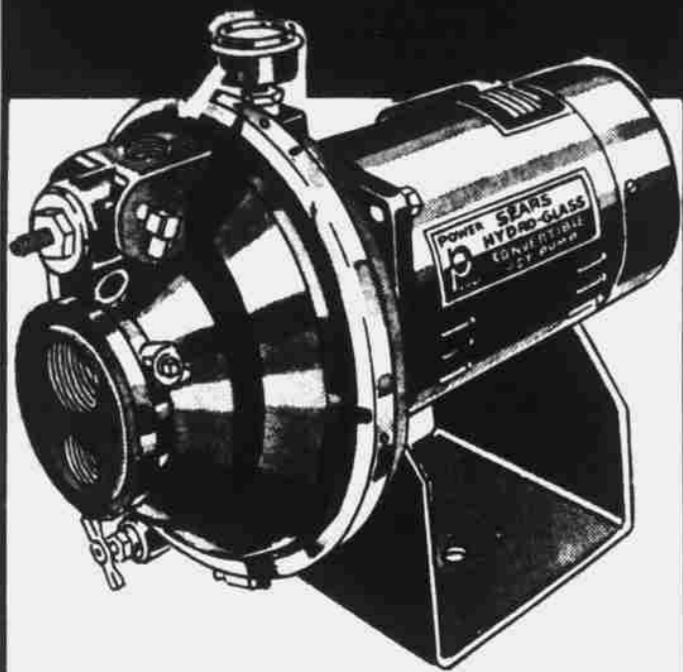

Sears
NATIONAL

HOME IMPROVEMENT SALE

YOU SAVE \$20⁰⁷

Hydro-glass™ 1/2-HP pump
109⁸⁸

Regular \$129.95
Corrosion-resistant pump. For shallow or deep well; jet package is sold separately.
• \$139.95 3/4-HP pump..... 119.88
• \$149.95 1-HP pump..... 129.88

\$20⁰⁷ Off Shallow Well Pump
Reg. \$129.95 **109⁸⁸**
Corrosion-resistant shallow well pump. 1/2-HP motor.

\$10¹² Off 19-Gal. captive air tank
Reg. \$75 **64⁸⁸**
Water storage tank won't waterlog under normal conditions.

\$300 off 16-HP Garden Tractor

Regular \$1749
Attachments Extra

\$1449

A rugged 16-HP twin-cylinder engine throbs with smooth responsive power. It handles our full range of optional attachments. Alternate-firing pistons in opposed cylinders help reduce vibration. An oversized spark-arrest muffler. Auto-type steering, electric key-start ignition, combination brake/clutch pedal and wide pneumatic tires. All-gear transmission, 6 forward, 2 reverse.