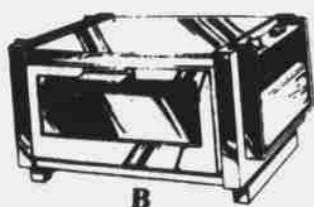

Sears
NATIONAL

HOME IMPROVEMENT SALE

YOU SAVE $20⁰⁷

Hydro-glass™ 1/2-HP pump
109⁸⁸

Regular $129.95
Corrosion-resistant pump. For shallow or deep well; jet package is sold separately.
• $139.95 3/4-HP pump..... 119.88
• $149.95 1-HP pump..... 129.88

$20⁰⁷ Off Shallow Well Pump
Reg. $129.95 **109⁸⁸**
Corrosion-resistant shallow well pump. 1/2-HP motor.

$10¹² Off 19-Gal. captive air tank
Reg. $75 **64⁸⁸**
Water storage tank won't waterlog under normal conditions.

$300 off 16-HP Garden Tractor

Regular $1749
Attachments Extra

$1449

A rugged 16-HP twin-cylinder engine throbs with smooth responsive power. It handles our full range of optional attachments. Alternate-firing pistons in opposed cylinders help reduce vibration. An oversized spark-arrest muffler. Auto-type steering, electric key-start ignition, combination brake/clutch pedal and wide pneumatic tires. All-gear transmission, 6 forward, 2 reverse.

$100 Off 10-HP lawn tractor with 36-in. mower
$769

Regular $869
Rugged all gear transmission has 3 forward speeds and 1 reverse. Auto-type steering. Brake/clutch pedal. Quick-adjustable Seat.

Ask About Sears Convenient Credit Plans!

Sears 5-HP gear drive roto-spader
228⁸⁸

Sears low price
Slicer tines till 12 or 22-in. wide swath. Wheels adjust to 7 positions for desired depth. Drag stake adjusts to 6 positions. Partially assembled.

$20⁰⁷ Off on 2.1 cu. in. Sears gas chain saw
Regular $199.95 **179⁸⁸**

Power-Sharp® built-in chain sharpener. 14-inch sprocket-nose guide bar. Auto manual oiling. Barracuda chain is the fastest-cutting chain saw we have. Chain saw prices start as low as . . . 99.99.

YOU SAVE $9

Automatic coffeemaker
Regular $36.99 **27⁹⁹**