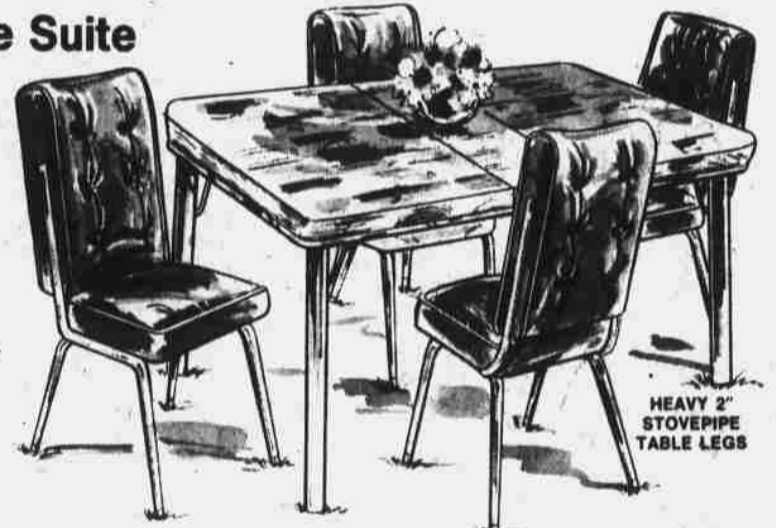

(Continued From page 4)
tion why should he pay for it? But from our domestic experience alone, we know that affirmative action for minorities and women tends to expand opportunities for all (c.f. the case of "open admissions" at the City University of New York). Moreover, the food

processor who hasn't poisoned a soul, still has to adhere to FDA regulations to prevent botulism. Giving workers the right to strike, reasoning by analogy, is "reverse discrimination" against employers. Sober consideration impels us to acknowledge that singling out affirmative action guidelines for special abuse smacks of the very racism

...se little enforced rules are designed to attack.
Once again, we must consider if our seeing the "race problem" and/or affirmative action as a purely "American" concern is appropriate. Furthermore, in a world where precious resources—oil, gold, columbium, copper, bauxite, etc.—are located predominantly in "colored"

countries, can this country afford to have its "colored" citizens relegated to a second-class status as "hewers of wood and drawers of water?" The coming of diplomats from newly independent Africa spurred the desegregation of Washington, D.C., and the nation at large, as an attempt was made to avoid offending "hearts and minds" in the Cold War battle. De

jure segregation was outlawed in the 1960's as the ostrich's head came partly out of the sand. We must now collectively see that if we are to avoid a domestic quagmire of the 1980's, we must do away with the provincialism that again makes us susceptible to the leader who claims he has the "facts" about something he calls "reverse discrimination."

Kimbrrell's

once a year

Kimbrrell's EXCHANGE
TRADE YOUR OLD FOR THE NEW

200 E. CHAPEL HILL ST. PHONE: 682-2159