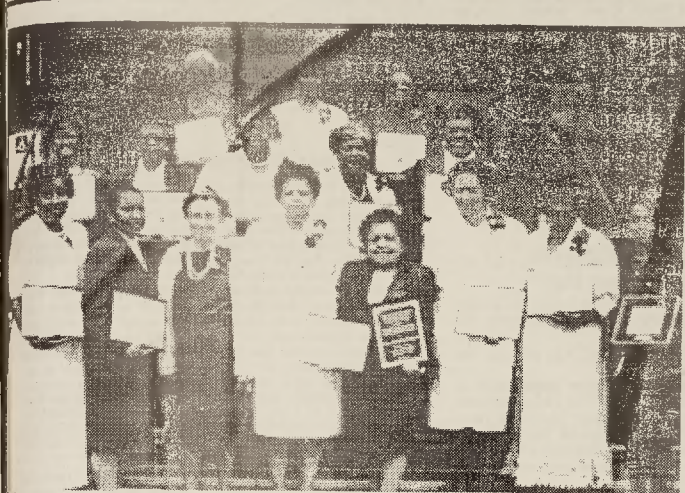

Community Scene

DELTA AWARD RECIPIENTS — First row, Rubestene Potter, Thomascene LeGrand, Virgie Davis, Durham Alumnae Queen; Nellie Riley, May Week Luncheon speaker; Della Fulbright, Emma King, Charlene Polk and Dorothy Brower; second row, Edith M. Johnson, Willie Hill, Betty Johnson, Ruth Thomas, Bernadette Watts, Frances McIver; third row, Beatrice Allen, Juanita Massenburg, Alyce Little.