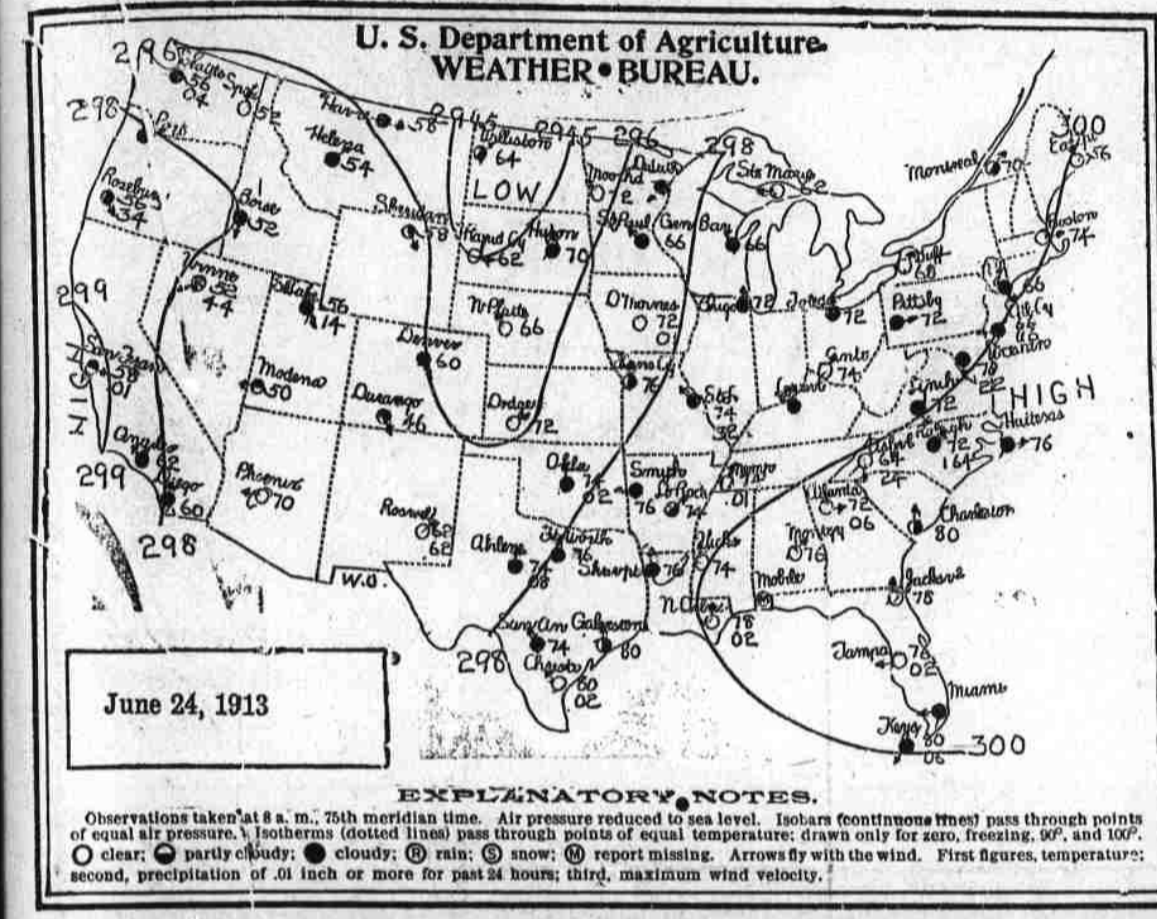

THE WEATHER

Table with columns: TEMPERATURE, Lowest last night, Highest year'd'y. Lists temperatures for various cities like Asheville, Atlanta, Chicago, etc.

Normal for this date: Temperature 70 degrees. Precipitation .15 inch. Forecasts until 8 p. m. Wednesday for Asheville and vicinity: Local thundershowers tonight or Wednesday.

DEALS IN DIRT

A. M. Elkins to Frank Elkins, land in Flat Creek township; $200. Legh R. Pace to Grace Cowan, land in West Asheville; $10 and other considerations.

LOCAL PRODUCE MARKET; PRICES

Grain, Etc. Corn 95c. Oats 65c. Hay $1.40. Peck Goods. Spinach 30c. Turnip greens, 30c. Mustard 30c.

Biltmore tomatoes 25c. French endives 35c. Tomatoes 25c. White and yellow squash 10c. Native green cabbage 10c each. Dozen Goods.

FINANCIAL

Stocks, Bonds, Cotton, Grain, Provisions, Money - New York, New Orleans, Chicago and Foreign Market News.

December-January 6.15% January-February 6.15% February-March 6.15% March-April 6.15% April-May 6.15% May-June 6.15%

CHICAGO BOARD OF TRADE. Chicago, June 24.—Unfavorable advices from South Dakota brought about an upturn today in the wheat market.

WALL STREET GOSSIP. By Associated Press. New York, June 24.—A strong tone pervaded the market at the beginning of business today.

LIVERPOOL COTTON. Liverpool, June 4.—Cotton spot easier; moderate business; middling, fair, 7.30; good middling, 6.96; middling, 6.72; low middling, 6.56; good ordinary, 6.14; ordinary, 5.80.

CHICAGO LIVESTOCK. Chicago, June 24.—Hogs, receipts 17,000; steady. Bulk of sales 8.60@8.75; light, 8.55@8.80; mixed 8.45@8.80; heavy, 8.25@8.75; rough, 8.25@8.45; pigs, 6.75@8.50.

CASH GRAIN PRICES. Chicago, June 24.—Wheat, No. 2 red 97@1.00; No. 3 red 93@94; No. 2 hard 92 1/2@93 1/2; No. 1 northern 94@95; No. 2 northern 93@94; No. 2 spring 92@93; velvet chaff 90@95; durum 90@96.

NEW YORK STOCK LIST. Amalgamated Copper 65 1/2. Amer. Beet Sugar 22 1/2. Amer. Cotton Oil 26 1/2.

See Helen Gardner's Idealistic Interpretation of one of History's Most Famous Women. CLEOPATRA The Egyptian Princess Who Swayed the Destinies of the World Through Her Mastery of its Makers. Adapted From Victorien Sardou's Wonderful Drama. A 5-Act Motion Picture More Than One Mile Long. 3 Days Beginning Thursday, June 26 Admission, Adults 20c Children 10c. Majestic Theatre

THE STORE THAT SAVES YOU MONEY! The Asheville Dry Goods Co. RATIONE DRESSES $4.98. BLACK BLUE Serge skirts in regular and extra sizes. $5.00. EXTRA VALUES ALL WEEK. SILK POPLIN Coat Suits $10.00. LINEN DRESSES Newest Models. $3.98.

ROBINSON THE KODAK MAN. Just opposite the post office. You can get any kind or any size kodak. I'll show you how to get the best results. Picture Framing. ASHEVILLE, N. C.

TURKISH BATHS The Gruner Sanitarium 31 Haywood Street For Ladies and Gentlemen Open Day and Night.

DREAMLAND THEATRE VAUDEVILLE That Will Please You Excellent German Comedian EDISON'S TALKING PICTURES The Greatest and Latest Invention. Everybody Ought to See It. SPECIAL TODAY—A Two-reel Feature, "Human Vulture"—Pathe play. A beautiful story of intense interest. Open from 10:45 a. m. to 10:30 p. m.

HO! For LAKE JUNALUSKA! Southern Assembly Grounds SOUTHERN RAILWAY Premier Carrier of the South WILL OPERATE SPECIAL TRAINS DAILY Thursday, June 26th to Sunday, June 29th, 1913. BETWEEN ASHEVILLE, LAKE JUNALUSKA AND WAYNESVILLE 50 CENTS ROUND TRIP 50 CENTS GOING. Leave Asheville 7:55 A. M. Arrive Lake Junaluska 9:15 A. M. Arrive Waynesville 9:25 A. M. RETURNING Leave Waynesville 9:20 P. M. Leave Lake Junaluska 9:35 P. M. Arrive Asheville 10:55 P. M. J. H. WOOD, Div. Pass. Agt. O. C. Wilson, City Pass. and Ticket Agt. Asheville, N. C.