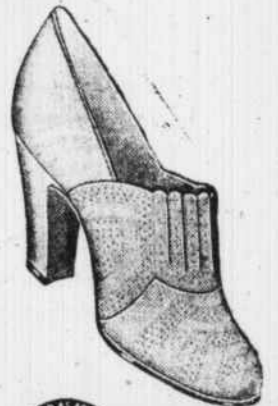

### MEN'S DRESS OXFORDS

Smart styles in all sizes. In black and tan. A real quality. Buy a pair of these.

**\$2.98**

## VISIT THE BIG SHOE DEPT. FOR THE NEWEST IN STYLES

YOUR feet are your best friends, and they're friendlier than ever when you wear NATURAL BRIDGE. Why not return the compliment this Spring with some really good shoes? Shoes to give them the comfort and style they so justly deserve.

A glove-fitting Step-in with smart cutouts to give a very delicate appearance, in finest Black, White or Marine Blue Kid. **\$4.95**

A fascinating Gore Pump with graceful continental heel in either Black or White Kid. **\$4.95**