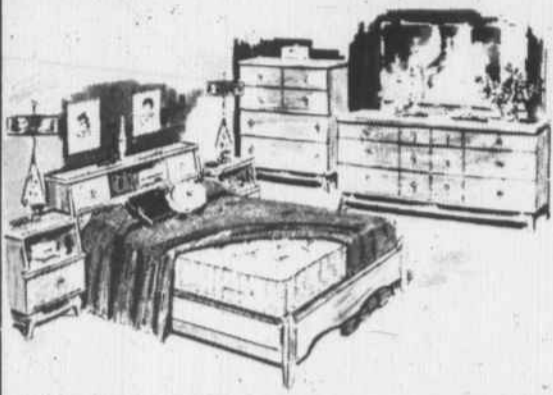

Fall SUPER SALE

10 BIG DAYS-BEGINNING FRIDAY, OCTOBER 11th

MODERN BEDROOM SUITES

NEW PLASTIC FINISH
SMOOTH CENTER-GUIDED DRAWERS
BEVELED MIRRORS, STORAGE TYPE
HEADBOARD HAS SLIDING DOORS

SUPER SALE SPECIAL
79.95

SEALY POSTURE FORM or KING-O-PEDIC

BOX SPRING & INNERSPRING MATTRESS
WERE \$59.95 EACH
NOW **\$39.95** Ea.

9 x 12 BRAIDED OVAL RUGS

THREE LOVELY PATTERNS FOR THIS SALE ONLY

\$39.95

LIVING ROOM SUITES

2-PIECE SOFA BED & CHAIR
BROWN, BLUE & GREEN UPHOLSTERY