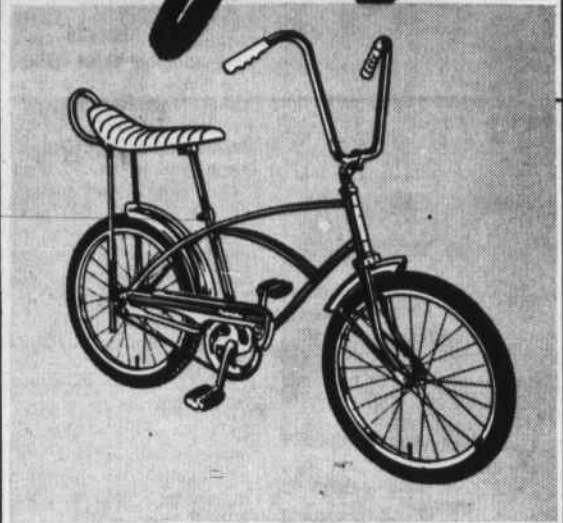

20" Boys' Polo Bike

Hi-Rise handlebars & deluxe saddle **$ 10.00** DOWN

Sturdy 4-bar cantilever construction. Goodyear tires. Chrome-plated wheel rims and fenders. Coaster brake. Deluxe chain guard. Complete with kickstand. Flamboyant Gold finish.