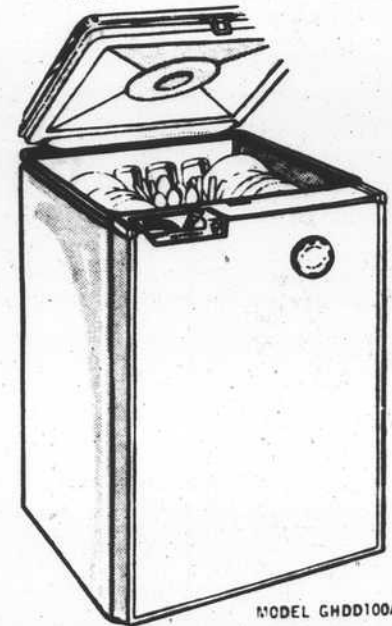

BIG-CAPACITY NO-FROST "15" ROLLS OUT ON WHEELS!

Hotpoint
FAMILY-PLANNED
REFRIGERATOR AND
129.5-LB. FREEZER

- 32" wide, 15.1 cu. ft. big
- 3.70 cu. ft. freezer holds up to 129.5 pounds of food
- 11.39 cu. ft. refrigerator
- Four full-width shelves
- Twin slide-out crispers
- Four door shelves
- Covered butter bin
- Covered cheese bin
- Cushioned egg racks
- No-Frost throughout
- Roll-out wheels
- Three Easy-Release ice-cube trays
- Light in refrigerator

NOW ONLY \$299⁰⁰ SEE US TODAY

WIN A FREE Hotpoint RANGE

Come in and register
No Purchase Necessary

MOTHER'S DAY SPECIALS!

Hotpoint QUALITY APPLIANCES

Hotpoint
TOP-OPENING
PORTABLE DISHWASHER

- Jet-Fountain washing action assures thorough cleaning
- One simple Uni-Dial control
- Self-cleaning action Rinse-Away drain and soft-food disposer pulverize and remove food residue at every drain period
- 10-table-setting capacity
- Cushion-coated racks
- Vinyl-cushioned interior
- Built-in detergent cup
- Famous Calrod® drying unit

\$179⁰⁰

Hotpoint
CONVERTIBLE
MOBILE DISHWASHER

- Three-level washing action with Jet Spray Shower virtually ends hand pre-rinsing
- Three-pushbutton cycle selection — Wash and Dry, Rinse Only, Short Wash and Dry
- 17-table-setting capacity
- Random-loading racks
- Dual detergent dispenser
- Crystal-Clear rinse for spotless drying
- Sound-shielded for extra-quiet operation
- Maple cutting-board top
- Easily built in later

\$229⁰⁰

Hotpoint
BUILT-IN DISHWASHER

- Three-level washing action with Jet Spray Shower virtually ends hand pre-rinsing
- Two automatic cycles — Wash and Dry, Rinse Only
- 17-table-setting capacity
- Random-loading racks
- Dual detergent dispenser
- Crystal-Clear rinse for spotless drying
- Sound-shielded for extra-quiet operation
- Maple cutting-board top
- Self-cleaning action with Rinse-Away drain and soft food disposer