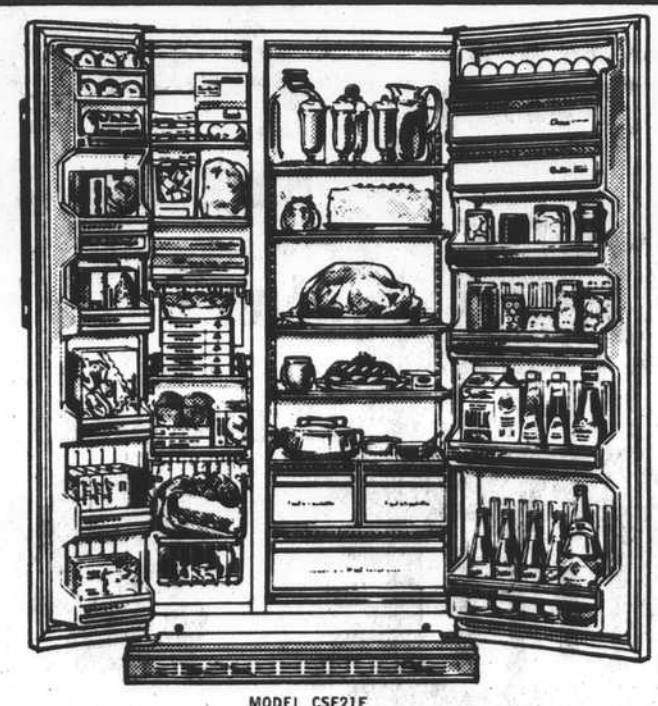

\$229⁰⁰

Hotpoint
BUILT-IN DISHWASHER

- Three-level washing action with Jet Spray Shower virtually ends hand pre-rinsing
- Two automatic cycles — Wash and Dry, Rinse Only
- 17-table-setting capacity
- Random-loading racks
- Dual detergent dispenser
- Crystal-Clear rinse for spotless drying
- Sound-shielded for extra-quiet operation
- Maple cutting-board top
- Self-cleaning action with Rinse-Away drain and soft food disposer

\$315 w/t

- Big inside, slim outside — family-size capacity in only 52 1/2" of width.
- Heavy-duty 1/2 H.P. motor
- Heavy-duty transmission

Hotpoint
LIGHTED ELECTRIC
RANGE WITH TWO
EASY-CLEAN OVENS

HOTPOINT GIVES YOU MORE THAN YOU PAY FOR

\$282⁰⁰

- Full-width cooktop lamp
- Patterned panorama oven-door window
- Oven timing clock
- Infinite-Heat surface unit controls
- Two high-speed 2700-watt surface units
- Self-cleaning Calrod® stay-up surface units
- Lift-off drip pans
- Removable trim rings
- No-drip cooktop
- Lift-off oven doors
- Easy-Clean oven with smooth, porcelain-enamel-finish interiors
- Full-width storage drawer
- Timed and standard small-appliance outlets

JUST IN TIME FOR SUMMER

Hotpoint
EXTRA-CAPACITY
NO-FROST
FOOD CENTER
ON WHEELS

- Covered cheese compartment
- Covered butter bin
- Juice-can rack
- Two portable egg racks
- Three Easy-Release ice-cube trays and bucket
- Automatic interior lights
- 33" wide, 21.3 cu. ft. big
- 6.70 cu. ft. freezer holds up to 241.2 pounds of food
- 14.65 cu. ft. refrigerator
- No-Frost throughout
- Roll-out wheels
- Automatic ice maker accessory (optional at extra cost) can be installed in this refrigerator now when you buy it... or it can be added anytime later.
- Four adjustable cantilever shelves in refrigerator
- Convertible meat conditioner
- Twin slide-out crispers
- Slide-out freezer basket
- Ten door shelves
- Five full-width refrigerator door shelves