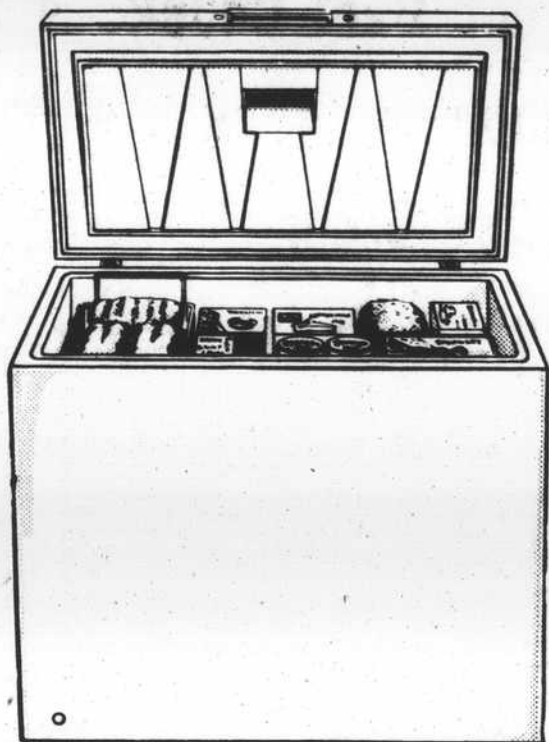

SALE OUT-THEY-GO

BIG SAVINGS!

Hotpoint APPLIANCES

SEE US NOW FOR YOUR FREEZER

Hotpoint
LOW-PRICED
QUALITY-BUILT
FOOD FREEZER

Hotpoint
EXTRA-VALUE
FAMILY-PLANNED
FOOD FREEZER

IN STOCK

- FH15A - 518 lbs. **\$179⁰⁰**
- FH20C - 700 lbs. **\$229⁰⁰**
- FH25C - 865 lbs. **\$259⁰⁰**

IN STOCK

- 28" wide, 11.6 cu. ft. big
- 406-pound storage capacity
- Large slide-out basket
- Magnetic door gasket
- Four door shelves
- Three refrigerated shelves
- Top cold plate
- Porcelain-enamel-on-steel cabinet liner
- Three-year food-spillage warranty (up to \$150 total)

BIG-CAPACITY NO-FROST "15" ROLLS OUT ON WHEELS!

Hotpoint
FAMILY-PLANNED
REFRIGERATOR AND
129.5-LB. FREEZER

- 32" wide, 15.1 cu. ft. big
- 3.70 cu. ft. freezer holds up to 129.5 pounds of food
- 11.39 cu. ft. refrigerator
- Four full-width shelves
- Twin slide-out crispers
- Four door shelves
- Covered butter bin
- Covered cheese bin
- Cushioned egg racks
- No-Frost throughout
- Roll-out wheels
- Three Easy-Release ice-cube trays
- Light in refrigerator

\$179⁰⁰

Hotpoint
CONVERTIBLE
MOBILE DISHWASHER

- Three-level washing action with Jet Spray Shower virtually ends hand pre-rinsing
- Three-pushbutton cycle selection — Wash and Dry, Rinse Only, Short Wash and Dry
- 17-table-setting capacity
- Random-loading racks
- Dual detergent dispenser
- Crystal-Clear rinse for spotless drying
- Sound-shielded for extra-quiet operation
- Maple cutting-board top
- Easily built in later