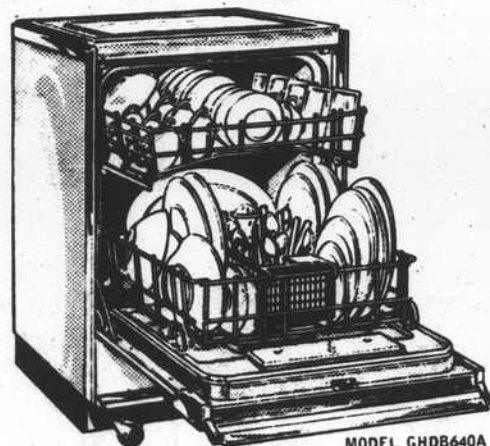

BIG-CAPACITY NO-FROST "15" ROLLS OUT ON WHEELS!

Hotpoint
FAMILY-PLANNED
REFRIGERATOR AND
129.5-LB. FREEZER

- 32" wide, 15.1 cu. ft. big
- 3.70 cu. ft. freezer holds up to 129.5 pounds of food
- 11.39 cu. ft. refrigerator
- Four full-width shelves
- Twin slide-out crispers
- Four door shelves
- Covered butter bin
- Covered cheese bin
- Cushioned egg racks
- No-Frost throughout
- Roll-out wheels
- Three Easy-Release ice-cube trays
- Light in refrigerator

NOW ONLY \$299⁰⁰ SEE US TODAY

WIN A FREE Hotpoint RANGE

Come in and register
No Purchase Necessary

MOTHER'S DAY SPECIALS!

Hotpoint QUALITY APPLIANCES

Hotpoint
TOP-OPENING
PORTABLE DISHWASHER

- Jet-Fountain washing action assures thorough cleaning
- One simple Uni-Dial control
- Self-cleaning action Rinse-Away drain and soft-food disposer pulverize and remove food residue at every drain period
- 10-table-setting capacity
- Cushion-coated racks
- Vinyl-cushioned interior
- Built-in detergent cup
- Famous Calrod® drying unit

\$179⁰⁰

Hotpoint
CONVERTIBLE
MOBILE DISHWASHER

- Three-level washing action with Jet Spray Shower virtually ends hand pre-rinsing
- Three-pushbutton cycle selection — Wash and Dry, Rinse Only, Short Wash and Dry
- 17-table-setting capacity
- Random-loading racks
- Dual detergent dispenser
- Crystal-Clear rinse for spotless drying
- Sound-shielded for extra-quiet operation
- Maple cutting-board top
- Easily built in later

\$229⁰⁰

Hotpoint
BUILT-IN DISHWASHER

- Three-level washing action with Jet Spray Shower virtually ends hand pre-rinsing
- Two automatic cycles — Wash and Dry, Rinse Only
- 17-table-setting capacity
- Random-loading racks
- Dual detergent dispenser
- Crystal-Clear rinse for spotless drying
- Sound-shielded for extra-quiet operation
- Maple cutting-board top
- Self-cleaning action with Rinse-Away drain and soft food disposer