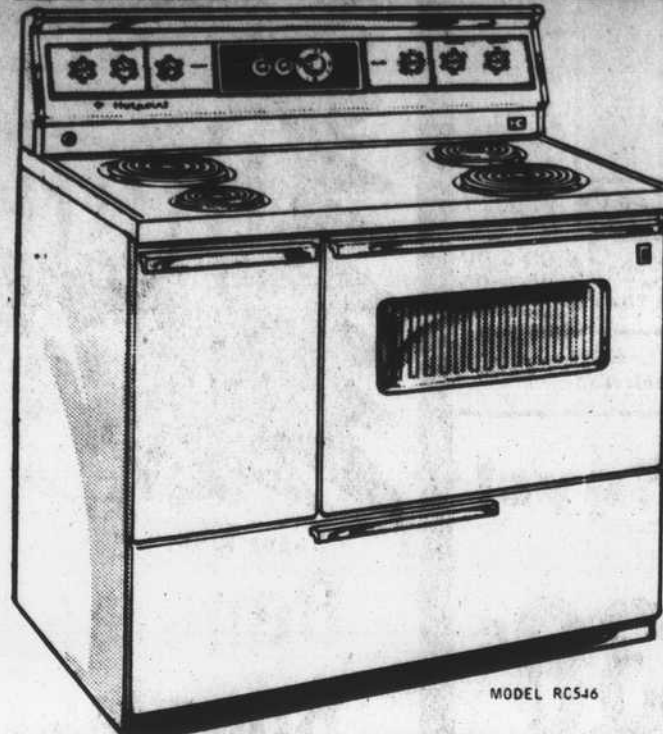

- Full-width cooktop lamp
- Patterned panorama oven-door window
- Oven timing clock
- Infinite-Heat surface unit controls
- No-drip cooktop
- Lift-off oven door
- Easy-Clean oven with smooth, porcelain-enamel-finish interior
- Side storage compartment
- Two high-speed 2700-watt surface units
- Self-cleaning Calrod® stay-up surface units
- Lift-off drip pans
- Removable trim rings

NOW ONLY $259⁰⁰ NOW ONLY

ALL MODELS ON SALE

HOTPOINT GIVES YOU MORE THAN YOU PAY FOR

Priced for a Sell-Out!

1. Hotpoint Automatic Washers
   - Hotpoint Clothes Dryers
   - Hotpoint Room Air Conditioners
   - Hotpoint Refrigerator-Freezers
   - Hotpoint 30" Electric Ranges
   - Hotpoint 40" Electric Ranges
   - Hotpoint Hallmark Hi/Low Ranges
   - Hotpoint Built-In Electric Ovens
   - Hotpoint Surface Sections
   - Hotpoint Range Hoods
   - Hotpoint Food Freezers
   - Hotpoint Portable Dishwashers
   - Hotpoint Convertible Dishwashers
   - Hotpoint Built-In Dishwashers
   - Hotpoint Disposall® Food Waste Disposers
   - Hotpoint Drop-In Ranges
2. **BUY NOW AND SAVE!**
   FREE SERVICE AND DELIVERY

BIG-CAPACITY NO-FROST "15" ROLLS OUT ON WHEELS!

Hotpoint
FAMILY-PLANNED
REFRIGERATOR AND
129.5-LB. FREEZER

- 32" wide, 15.1 cu. ft. big
- 3.70 cu. ft. freezer holds up to 129.5 pounds of food
- 11.39 cu. ft. refrigerator
- Four full-width shelves
- Twin slide-out crispers
- Four door shelves
- Covered butter bin
- Covered cheese bin
- Cushioned egg racks
- No-Frost throughout
- Roll-out wheels
- Three Easy-Release ice-cube trays
- Light in refrigerator

NOW ONLY $299⁰⁰ SEE US TODAY

WIN A FREE Hotpoint RANGE

Come in and register
No Purchase Necessary