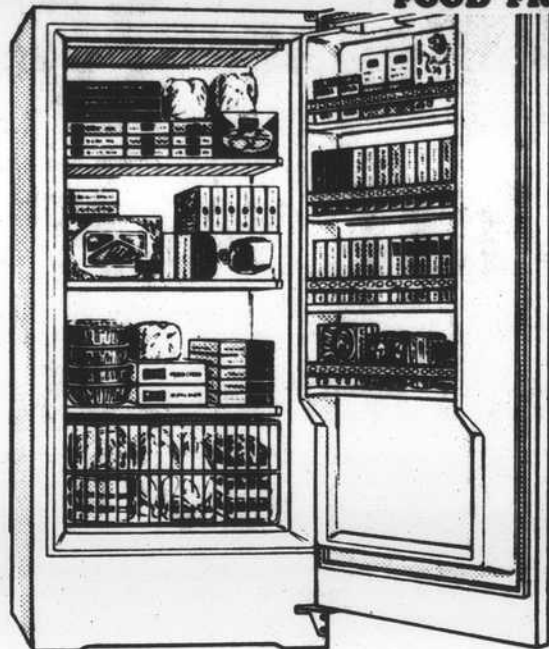

SALE OUT-THEY-GO

BIG SAVINGS!

Hotpoint APPLIANCES

SEE US NOW FOR YOUR FREEZER

Hotpoint
LOW-PRICED
QUALITY-BUILT
FOOD FREEZER

Hotpoint
EXTRA-VALUE
FAMILY-PLANNED
FOOD FREEZER

IN STOCK

- FH15A - 518 lbs. **\$179⁰⁰**
- FH20C - 700 lbs. **\$229⁰⁰**
- FH25C - 865 lbs. **\$259⁰⁰**

IN STOCK

- 28" wide, 11.6 cu. ft. big
- 406-pound storage capacity
- Large slide-out basket
- Magnetic door gasket
- Four door shelves
- Three refrigerated shelves
- Top cold plate
- Porcelain-enamel-on-steel cabinet liner
- Three-year food-spillage warranty (up to \$150 total)