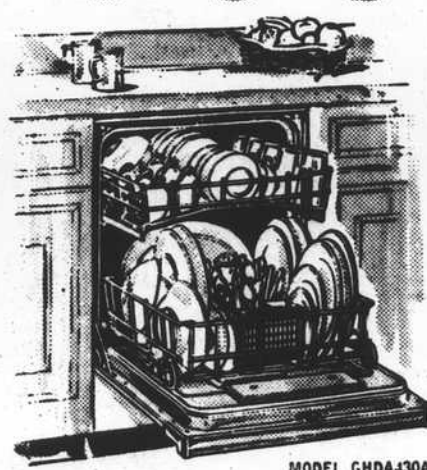

BIG-CAPACITY NO-FROST "15" ROLLS OUT ON WHEELS!

Hotpoint
FAMILY-PLANNED
REFRIGERATOR AND
129.5-LB. FREEZER

- 32" wide, 15.1 cu. ft. big
- 3.70 cu. ft. freezer holds up to 129.5 pounds of food
- 11.39 cu. ft. refrigerator
- Four full-width shelves
- Twin slide-out crispers
- Four door shelves
- Covered butter bin
- Covered cheese bin
- Cushioned egg racks
- No-Frost throughout
- Roll-out wheels
- Three Easy-Release ice-cube trays
- Light in refrigerator

NOW ONLY \$299⁰⁰ SEE US TODAY

WIN A FREE Hotpoint RANGE

Come in and register
No Purchase Necessary

MOTHER'S DAY SPECIALS!

Hotpoint QUALITY APPLIANCES

Hotpoint
TOP-OPENING
PORTABLE DISHWASHER

- Jet-Fountain washing action assures thorough cleaning
- One simple Uni-Dial control
- Self-cleaning action Rinse-Away drain and soft-food disposer pulverize and remove food residue at every drain period
- 10-table-setting capacity
- Cushion-coated racks
- Vinyl-cushioned interior
- Built-in detergent cup
- Famous Calrod® drying unit

\$179⁰⁰

Hotpoint
CONVERTIBLE
MOBILE DISHWASHER

- Three-level washing action with Jet Spray Shower virtually ends hand pre-rinsing
- Three-pushbutton cycle selection — Wash and Dry, Rinse Only, Short Wash and Dry
- 17-table-setting capacity
- Random-loading racks
- Dual detergent dispenser
- Crystal-Clear rinse for spotless drying
- Sound-shielded for extra-quiet operation
- Maple cutting-board top
- Easily built in later

\$229⁰⁰

Hotpoint
BUILT-IN DISHWASHER

- Three-level washing action with Jet Spray Shower virtually ends hand pre-rinsing
- Two automatic cycles — Wash and Dry, Rinse Only
- 17-table-setting capacity
- Random-loading racks
- Dual detergent dispenser
- Crystal-Clear rinse for spotless drying
- Sound-shielded for extra-quiet operation
- Maple cutting-board top
- Self-cleaning action with Rinse-Away drain and soft food disposer